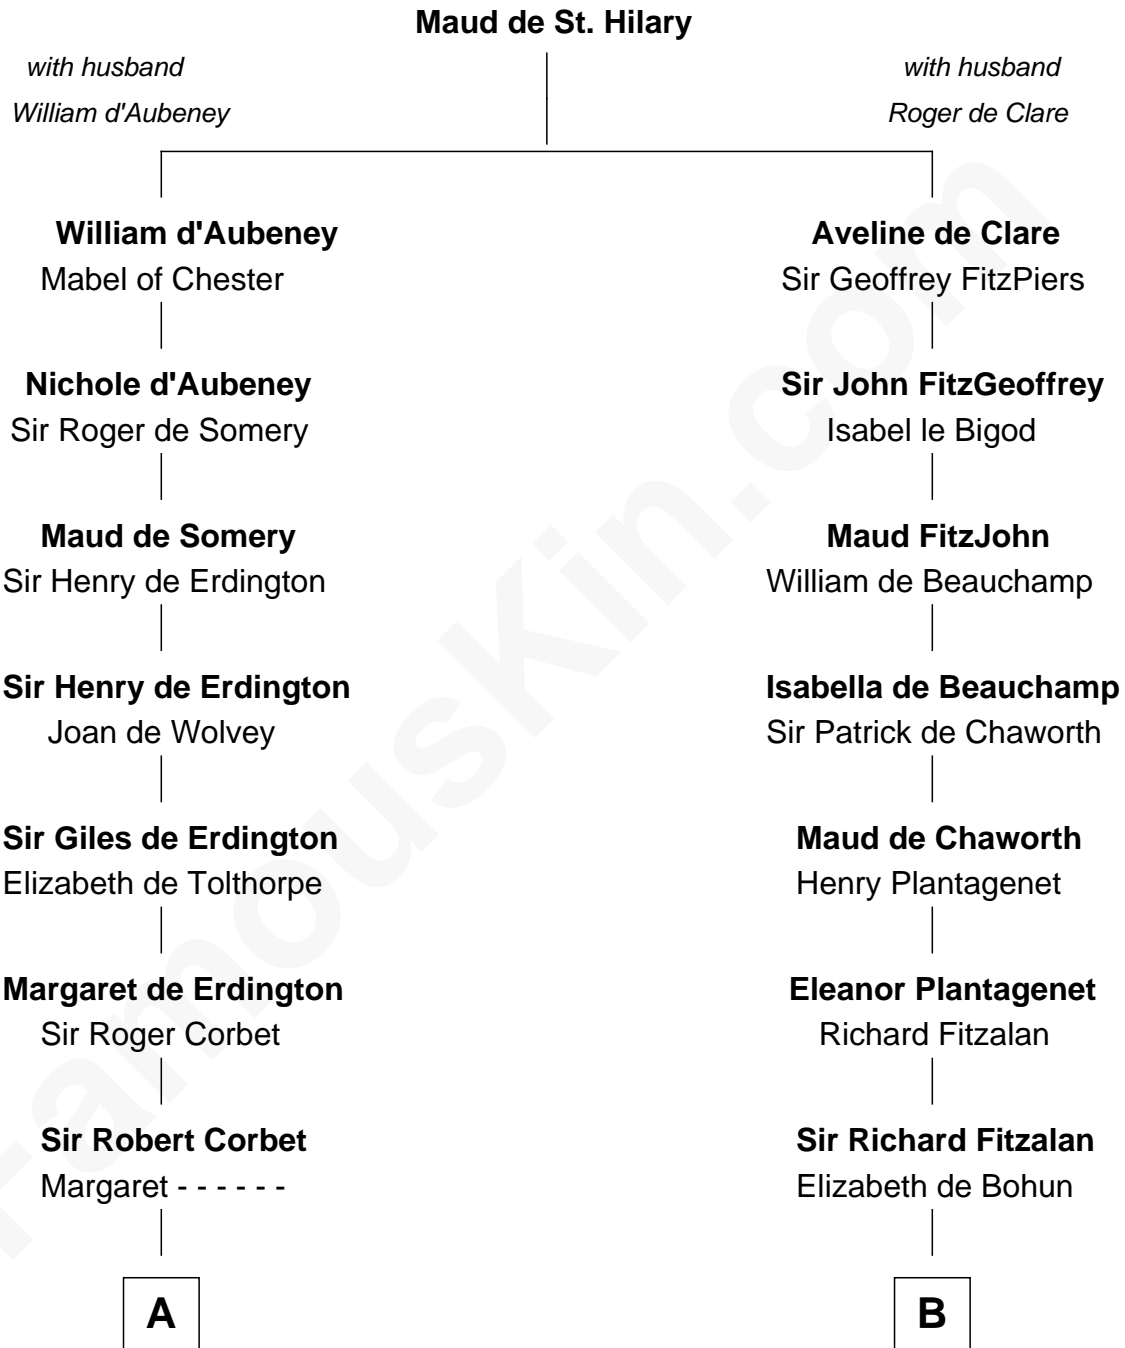

FamousKin.com Relationship Chart of

James Russell Lowell

American "Fireside" Poet

20th cousin of

Charles Goldsborough

16th Governor of Maryland

C

James Russell
Katharine Graves

Rebecca Russell
John Lowell

Rev. Charles Lowell
Harriet Brackett Spence

James Russell Lowell
American "Fireside" Poet

D

Anna Maria Lloyd
Richard Tilghman

William Tilghman
Margaret Lloyd

Anna Maria Tilghman
Charles Goldsborough

Charles Goldsborough
16th Governor of Maryland