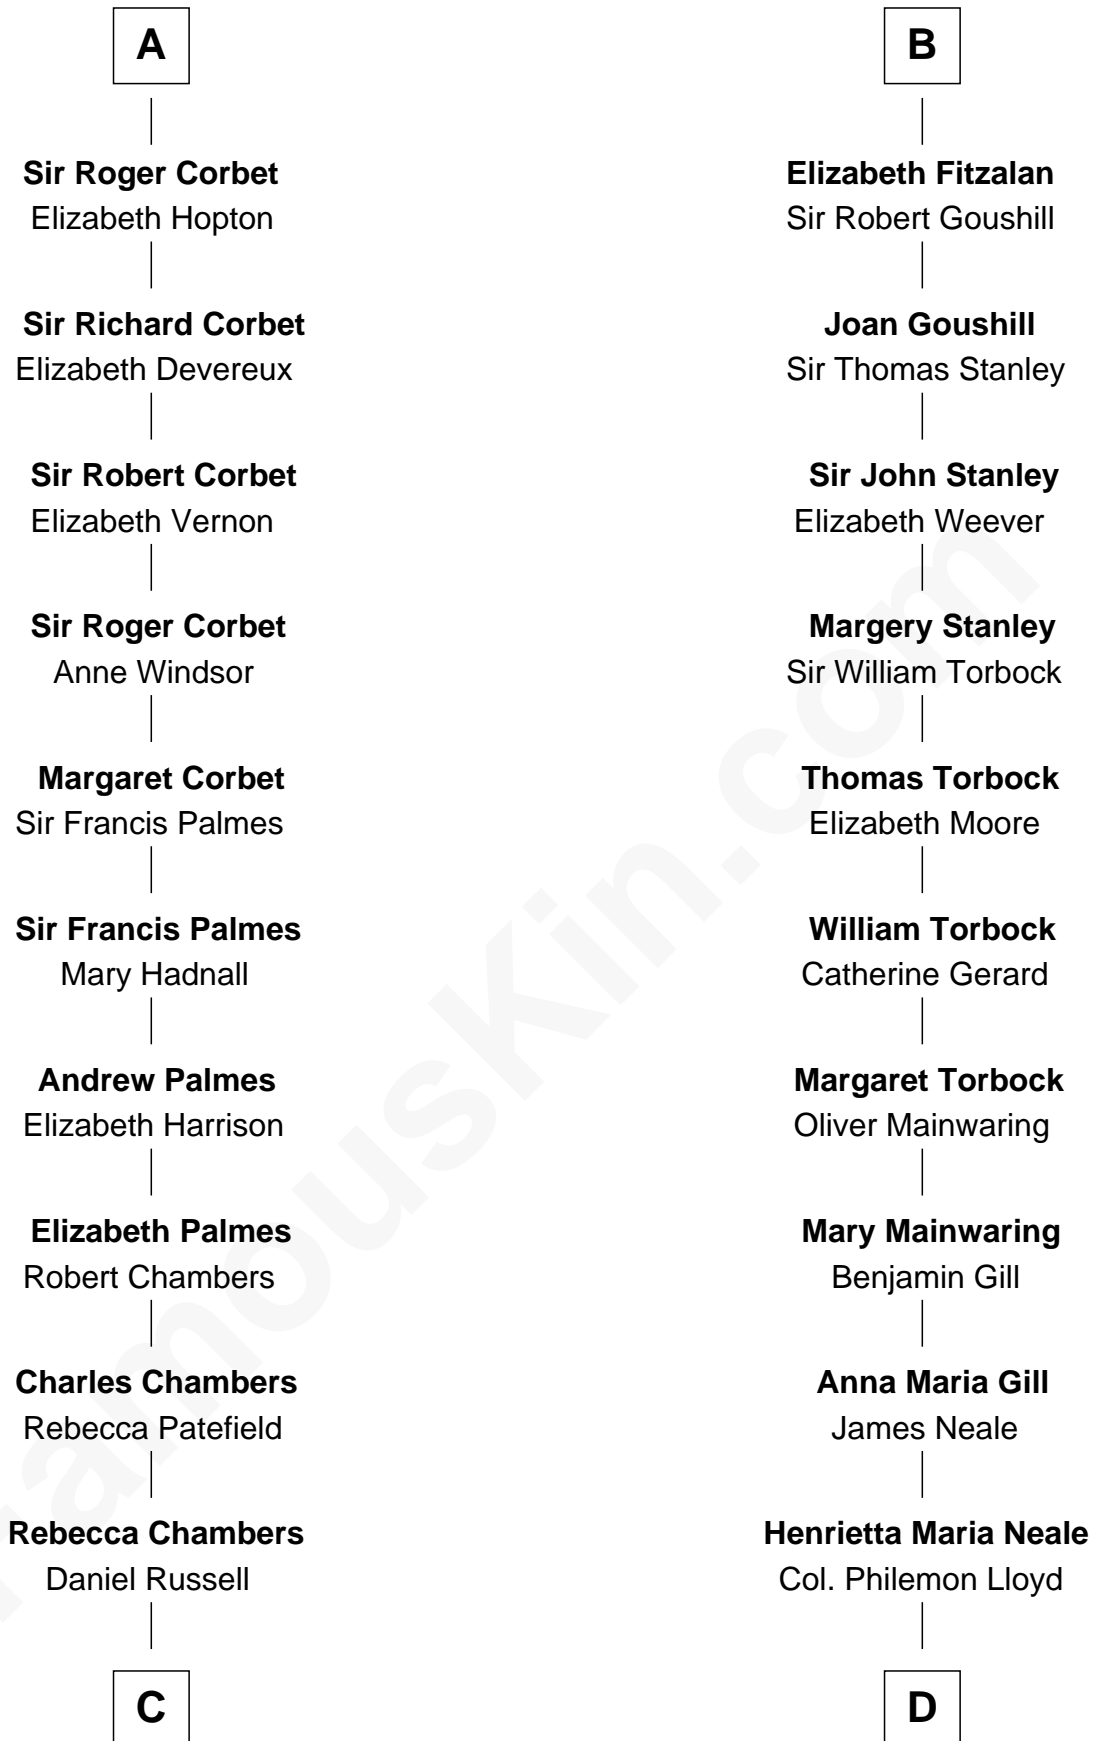

FamousKin.com Relationship Chart of

James Russell Lowell

American "Fireside" Poet

20th cousin of

Charles Goldsborough

16th Governor of Maryland

C

James Russell
Katharine Graves

Charles Goldsborough
16th Governor of Maryland