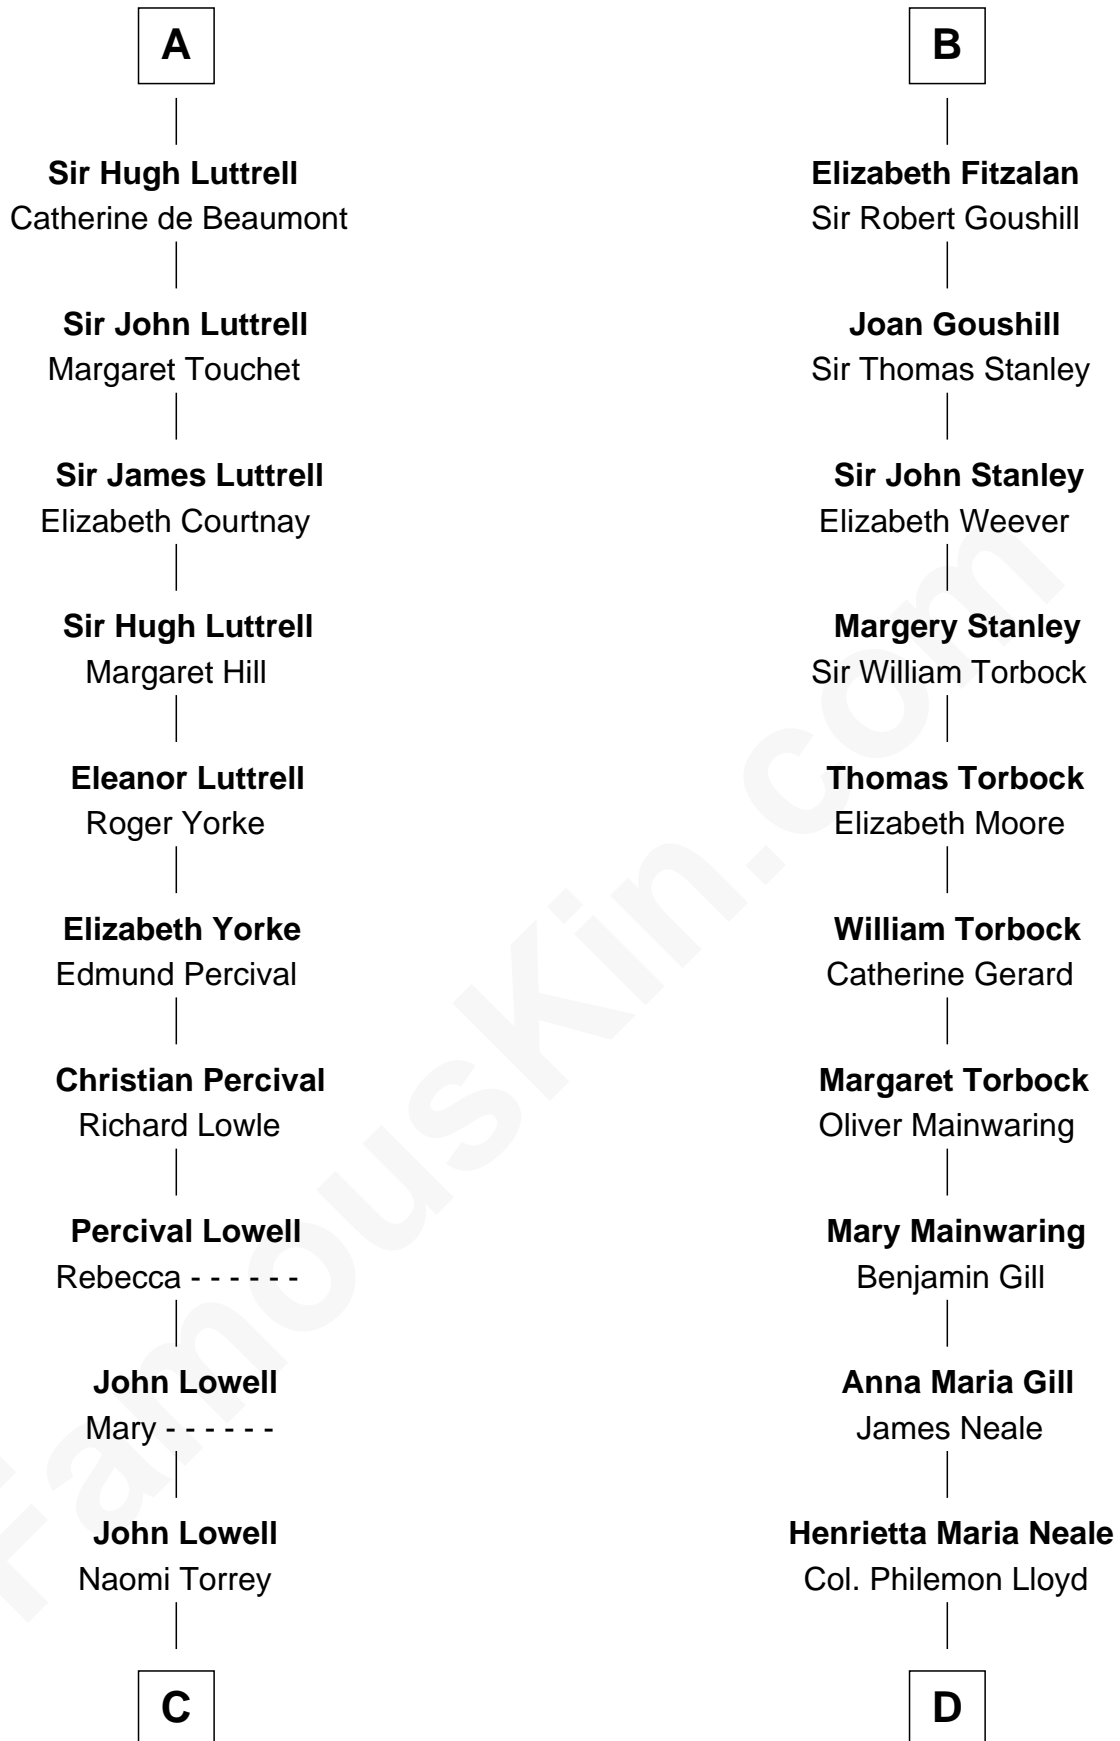

# FamousKin.com Relationship Chart of

**James Russell Lowell**

*American "Fireside" Poet*

20th cousin 1 time removed of

**Charles Goldsborough**

*16th Governor of Maryland*

**John FitzGilbert**  
Sybilla of Salisbury

**D**

**Anna Maria Lloyd**  
Richard Tilghman

**William Tilghman**  
Margaret Lloyd

**Anna Maria Tilghman**  
Charles Goldsborough

**Charles Goldsborough**  
*16th Governor of Maryland*

FamousKin.com