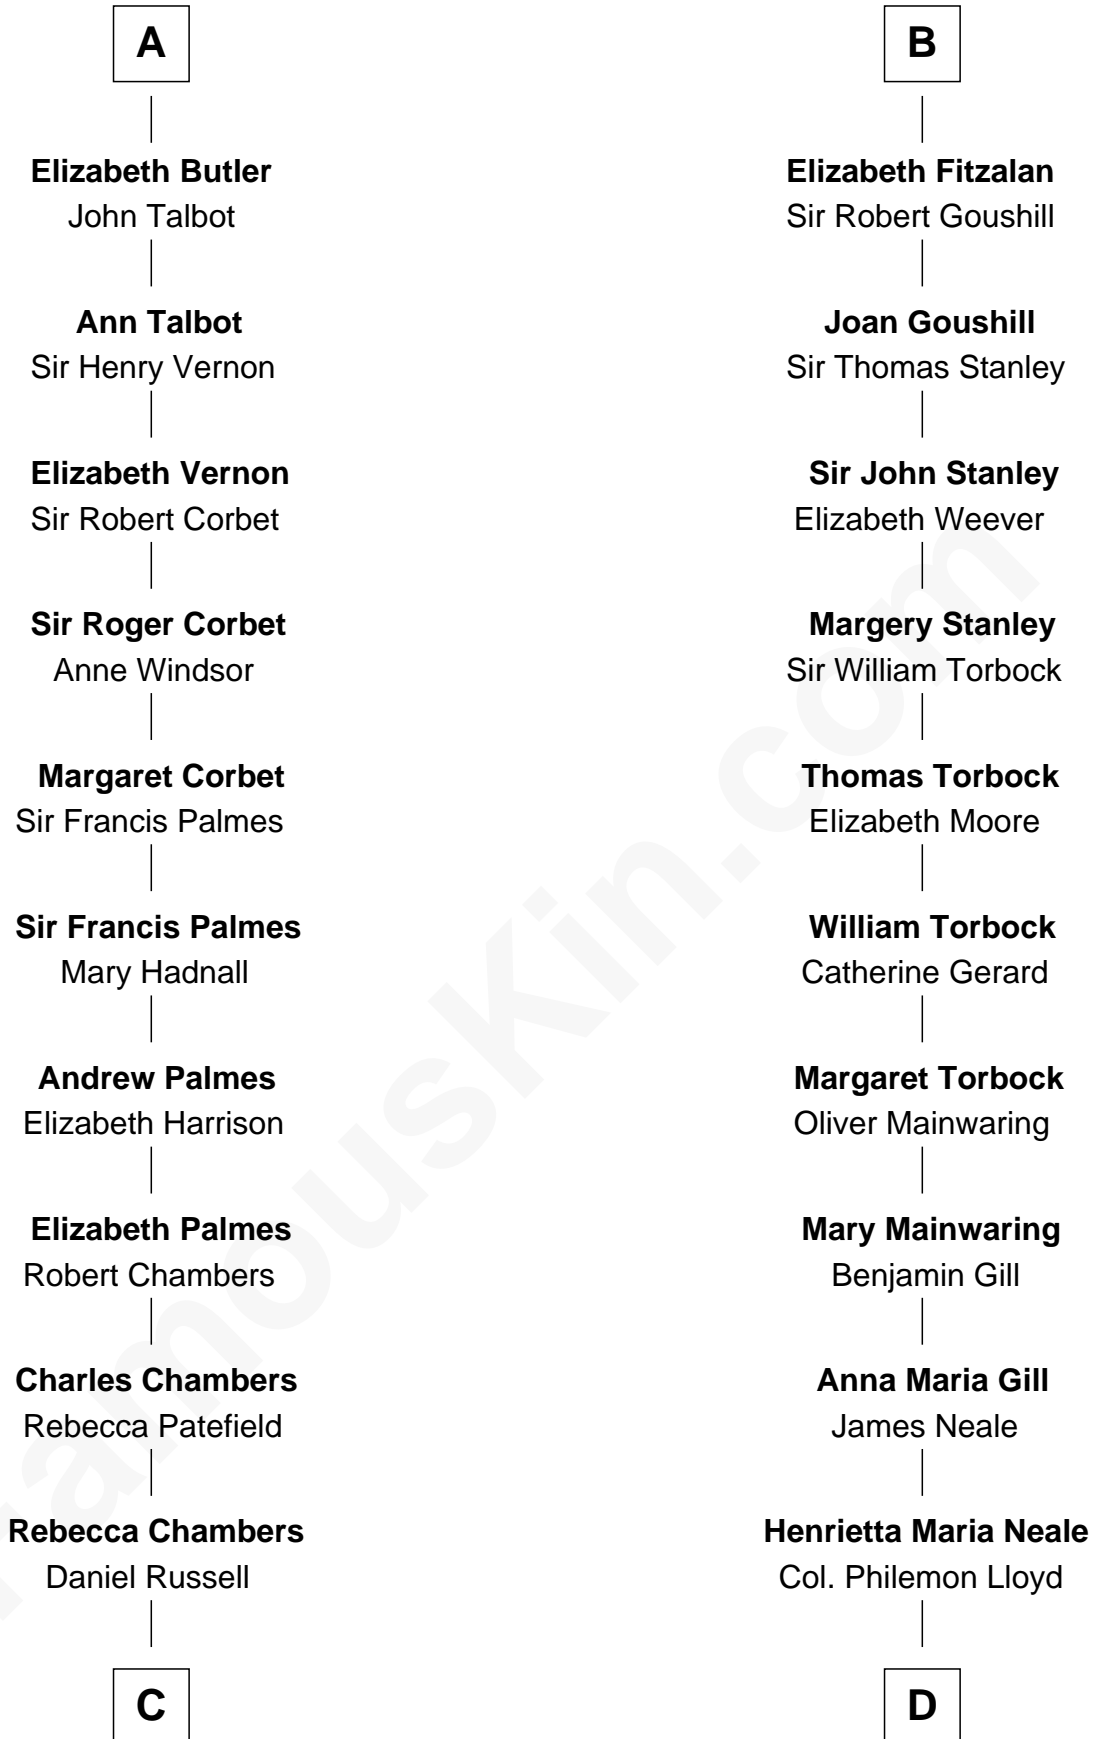

# FamousKin.com Relationship Chart of

**James Russell Lowell**

*American "Fireside" Poet*

20th cousin of

**Charles Goldsborough**

*16th Governor of Maryland*

**Piers de Lutegareshale**

Maud de Mandeville

**William Tilghman**  
Margaret Lloyd

**Anna Maria Tilghman**  
Charles Goldsborough

**Charles Goldsborough**  
*16th Governor of Maryland*