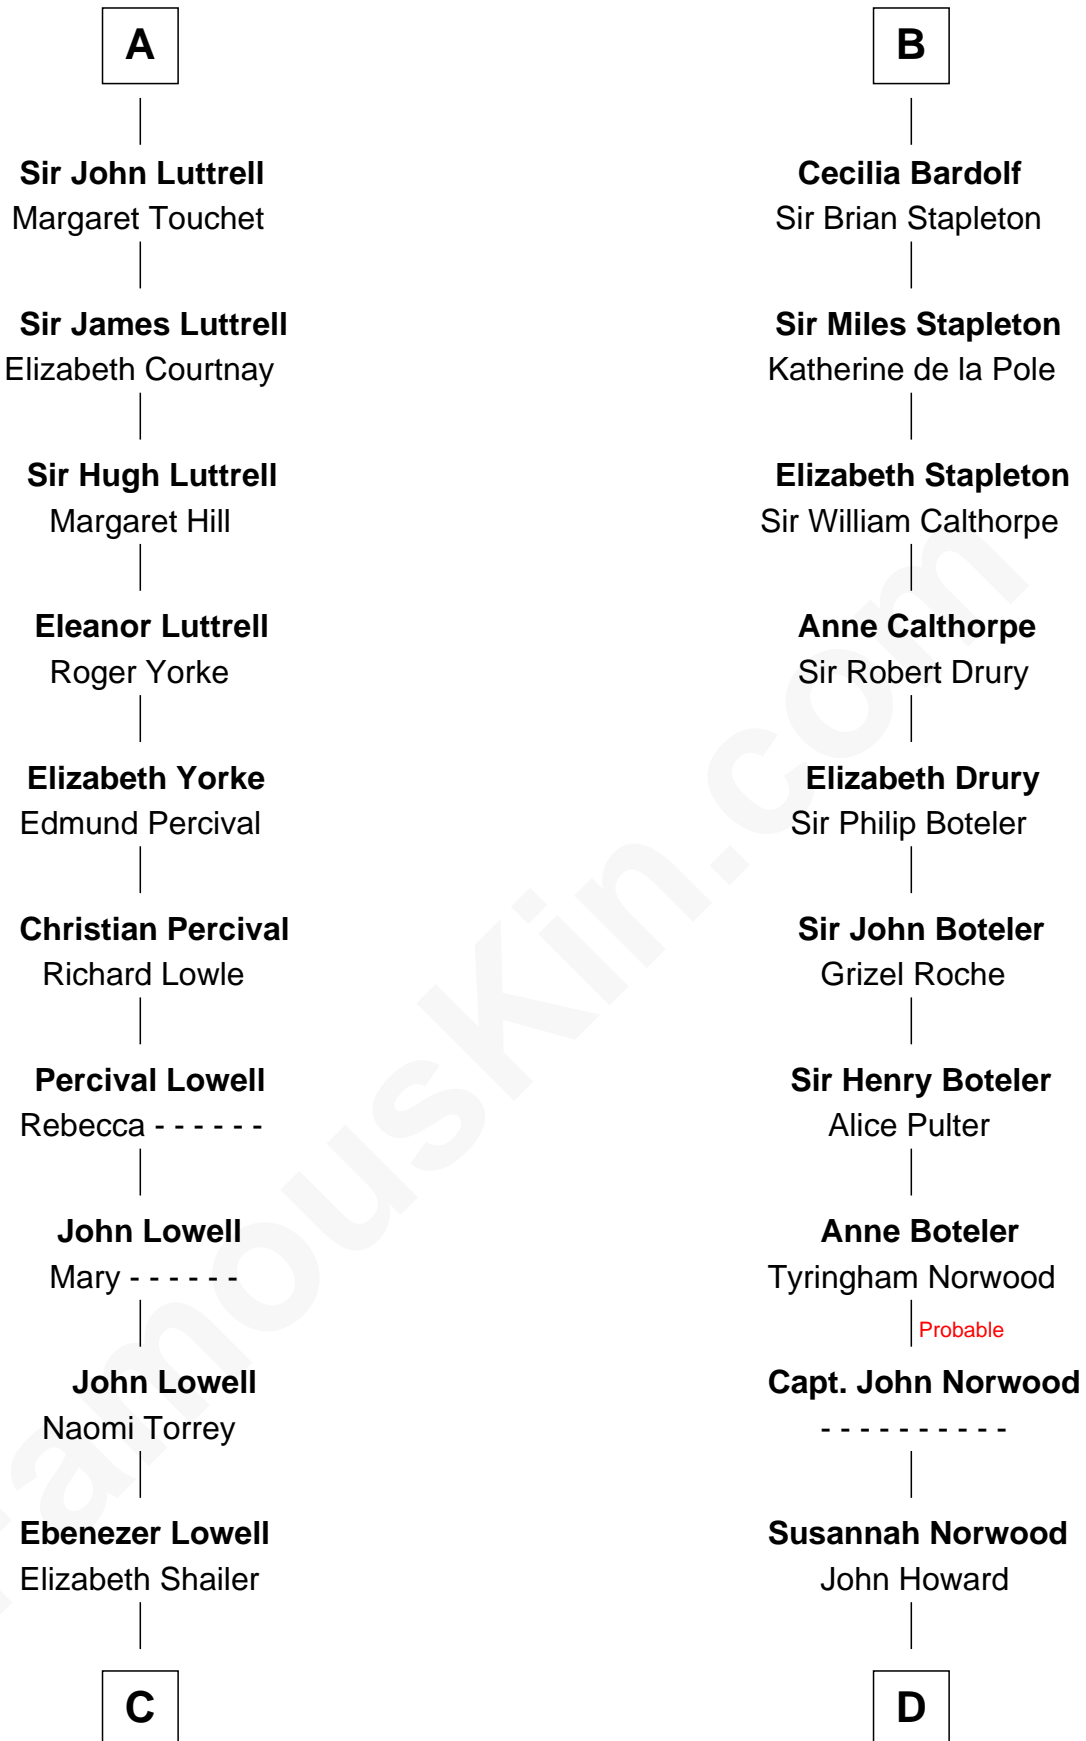

FamousKin.com Relationship Chart of

James Russell Lowell

American "Fireside" Poet

20th cousin of

Charles Carnan Ridgely

15th Governor of Maryland

Henry II, King of England

Eleanor of Aquitaine

Charles Carnan Ridgely

15th Governor of Maryland