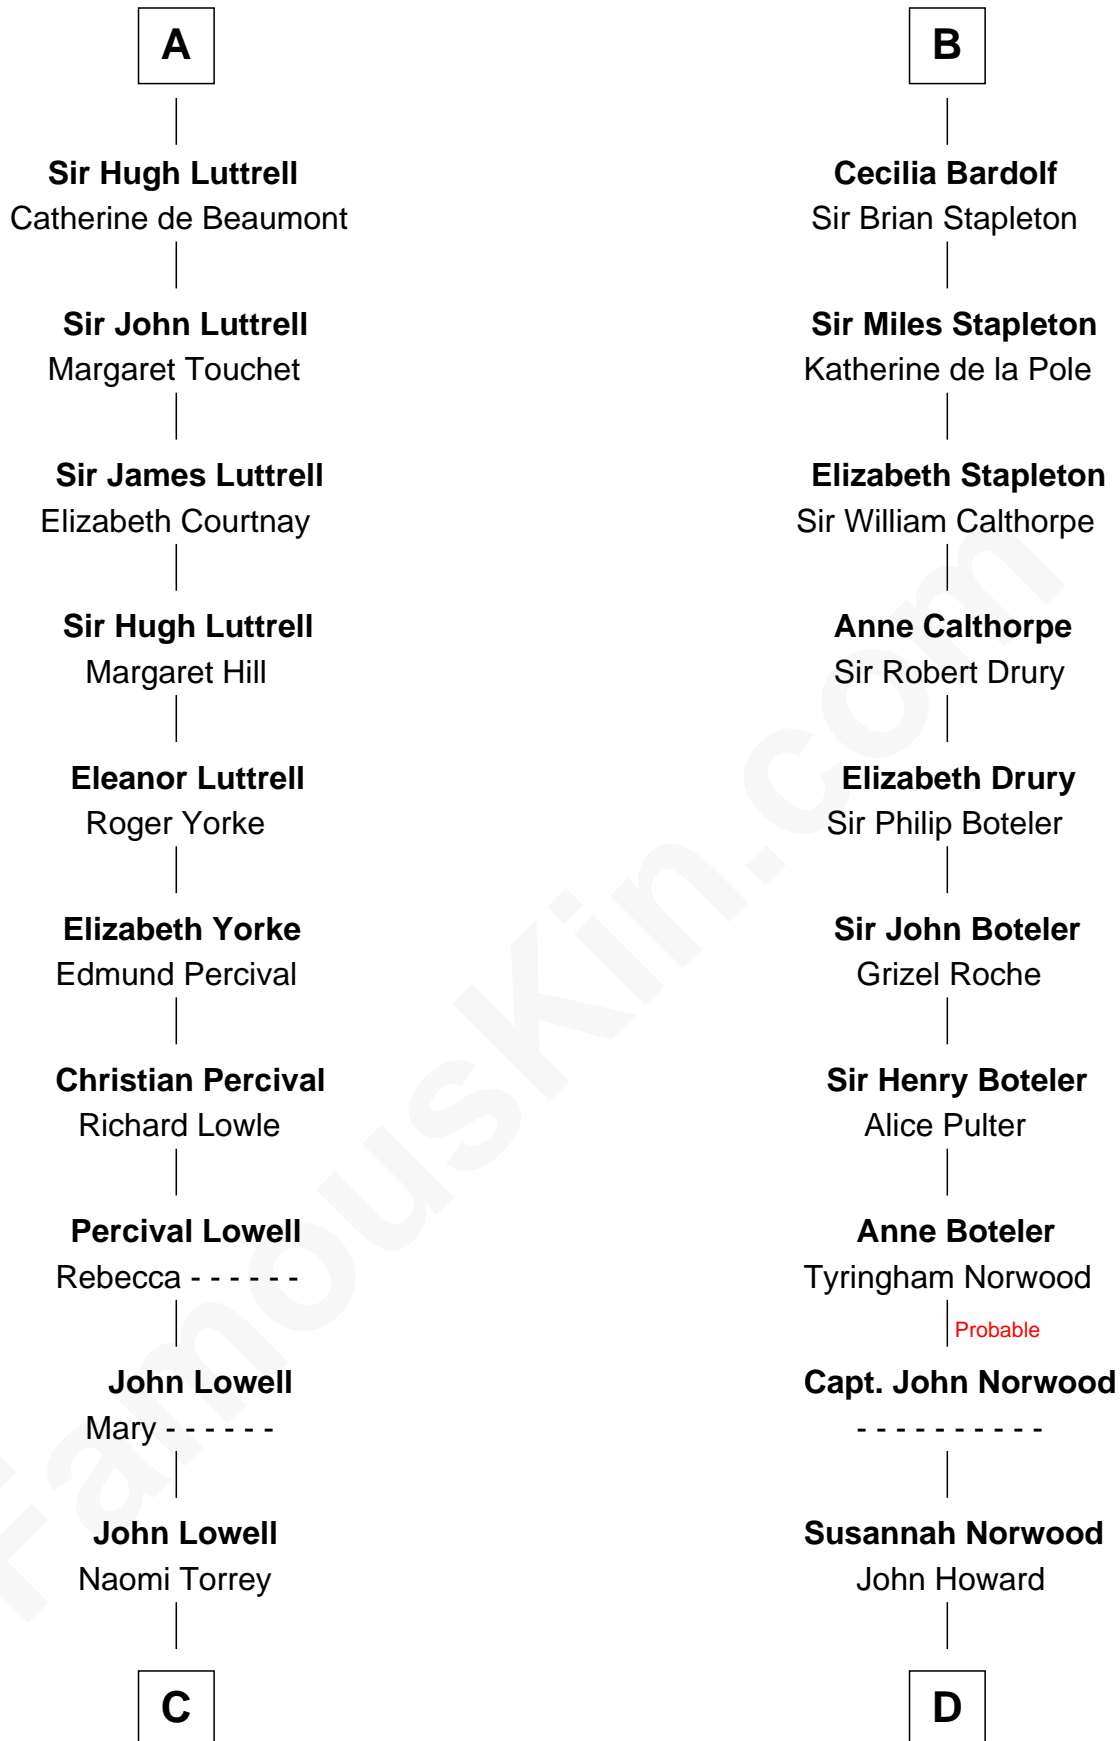

FamousKin.com Relationship Chart of

James Russell Lowell

American "Fireside" Poet

20th cousin 1 time removed of

Charles Carnan Ridgely

15th Governor of Maryland

Richard de Clare
Aoife MacMurrough

C

Rachel Howard
Col. Charles Ridgely

Achsah Ridgely
Charles R. Carnan

Charles Carnan Ridgely
15th Governor of Maryland