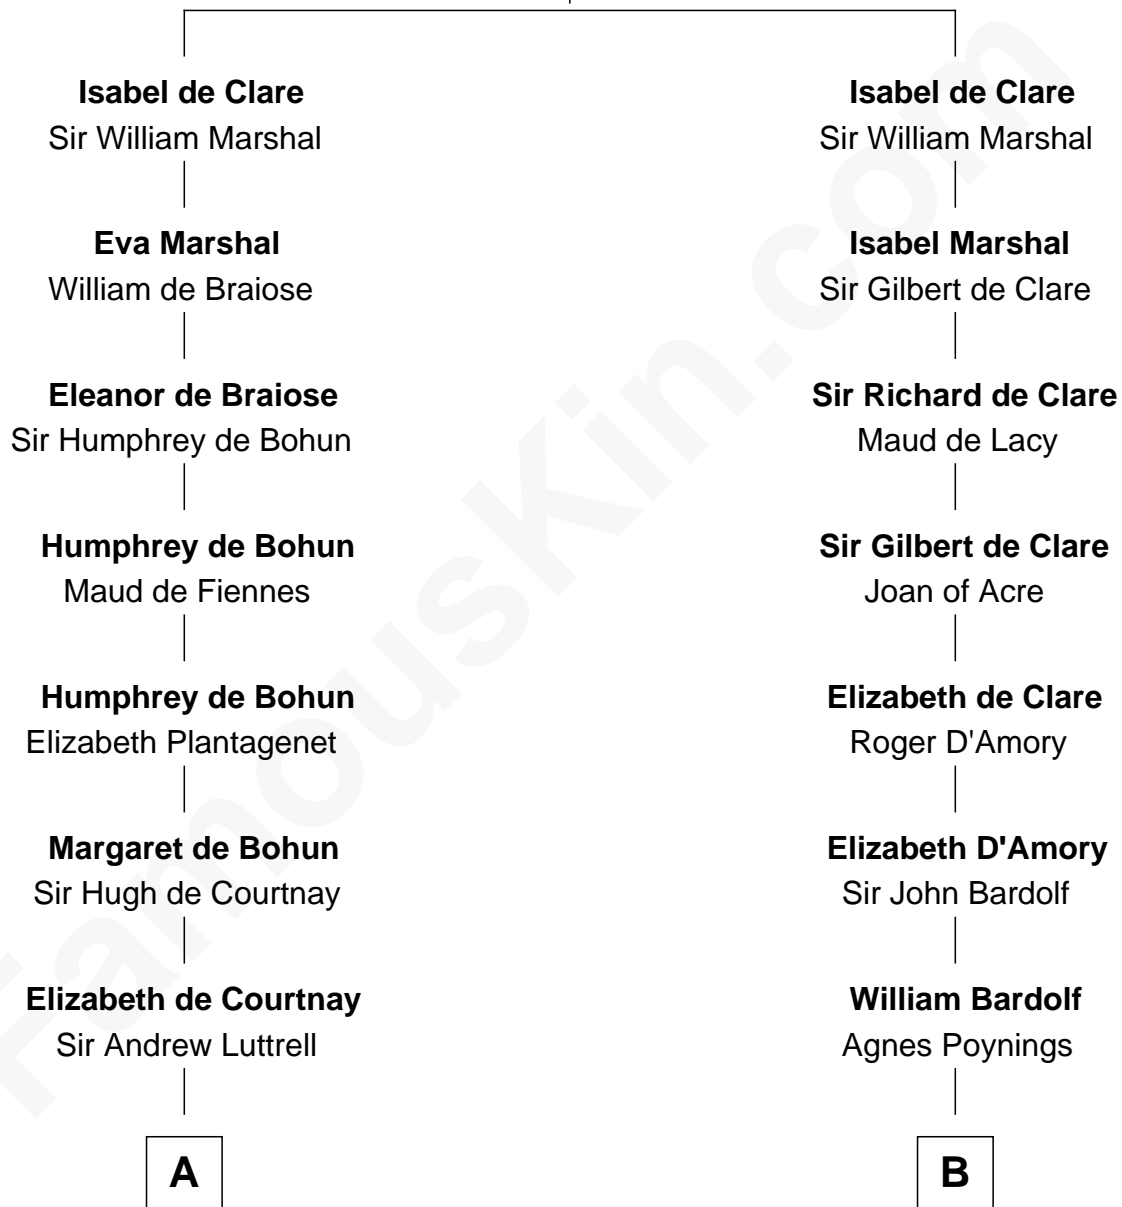

FamousKin.com Relationship Chart of

James Russell Lowell

American "Fireside" Poet

20th cousin 1 time removed of

Charles Carnan Ridgely

15th Governor of Maryland

Richard de Clare
Aoife MacMurrough

C

Ebenezer Lowell
Elizabeth Shailer

Rev. John Lowell
Sarah Champney

John Lowell
Rebecca Russell

Rev. Charles Lowell
Harriet Brackett Spence

James Russell Lowell
American "Fireside" Poet

D

John Howard
Mary Warfield

Rachel Howard
Col. Charles Ridgely

Achsah Ridgely
Charles R. Carnan

Charles Carnan Ridgely
15th Governor of Maryland