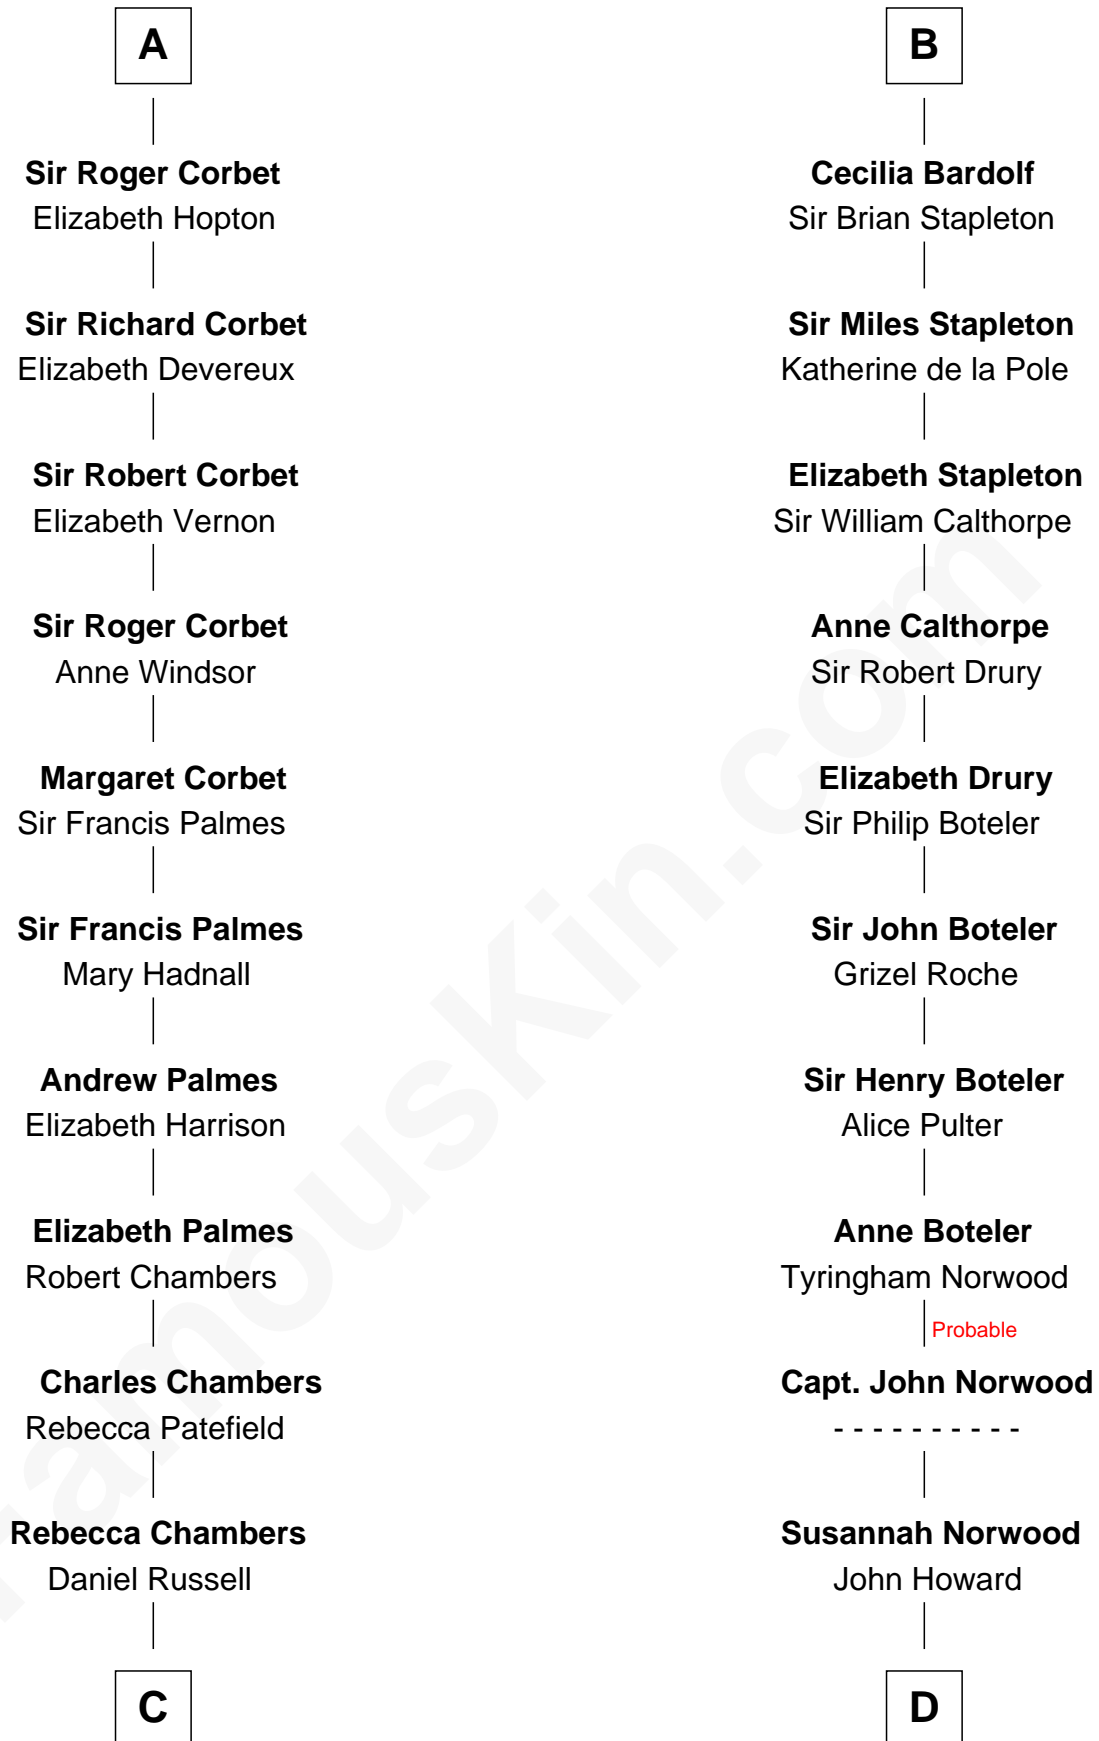

FamousKin.com Relationship Chart of

James Russell Lowell

American "Fireside" Poet

20th cousin of

Charles Carnan Ridgely

15th Governor of Maryland

Hugh de Kevelioc
Bertrade de Montfort

C

Achsah Ridgely
Charles R. Carnan

Charles Carnan Ridgely
15th Governor of Maryland