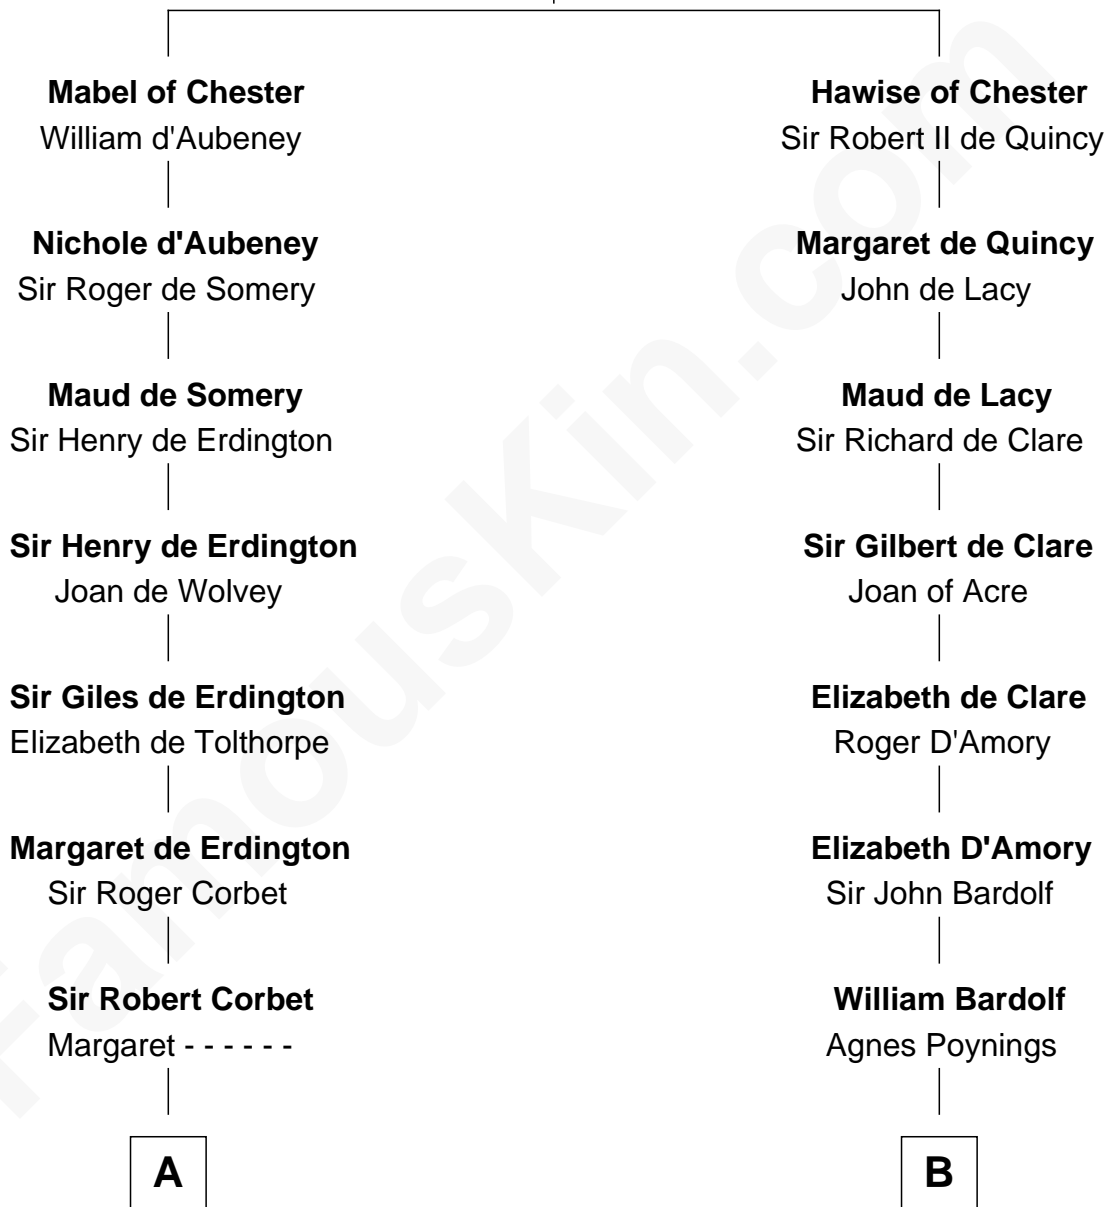

FamousKin.com Relationship Chart of

James Russell Lowell

American "Fireside" Poet

20th cousin of

Charles Carnan Ridgely

15th Governor of Maryland

Hugh de Kevelioc
Bertrade de Montfort

C

Achsah Ridgely
Charles R. Carnan

Charles Carnan Ridgely
15th Governor of Maryland