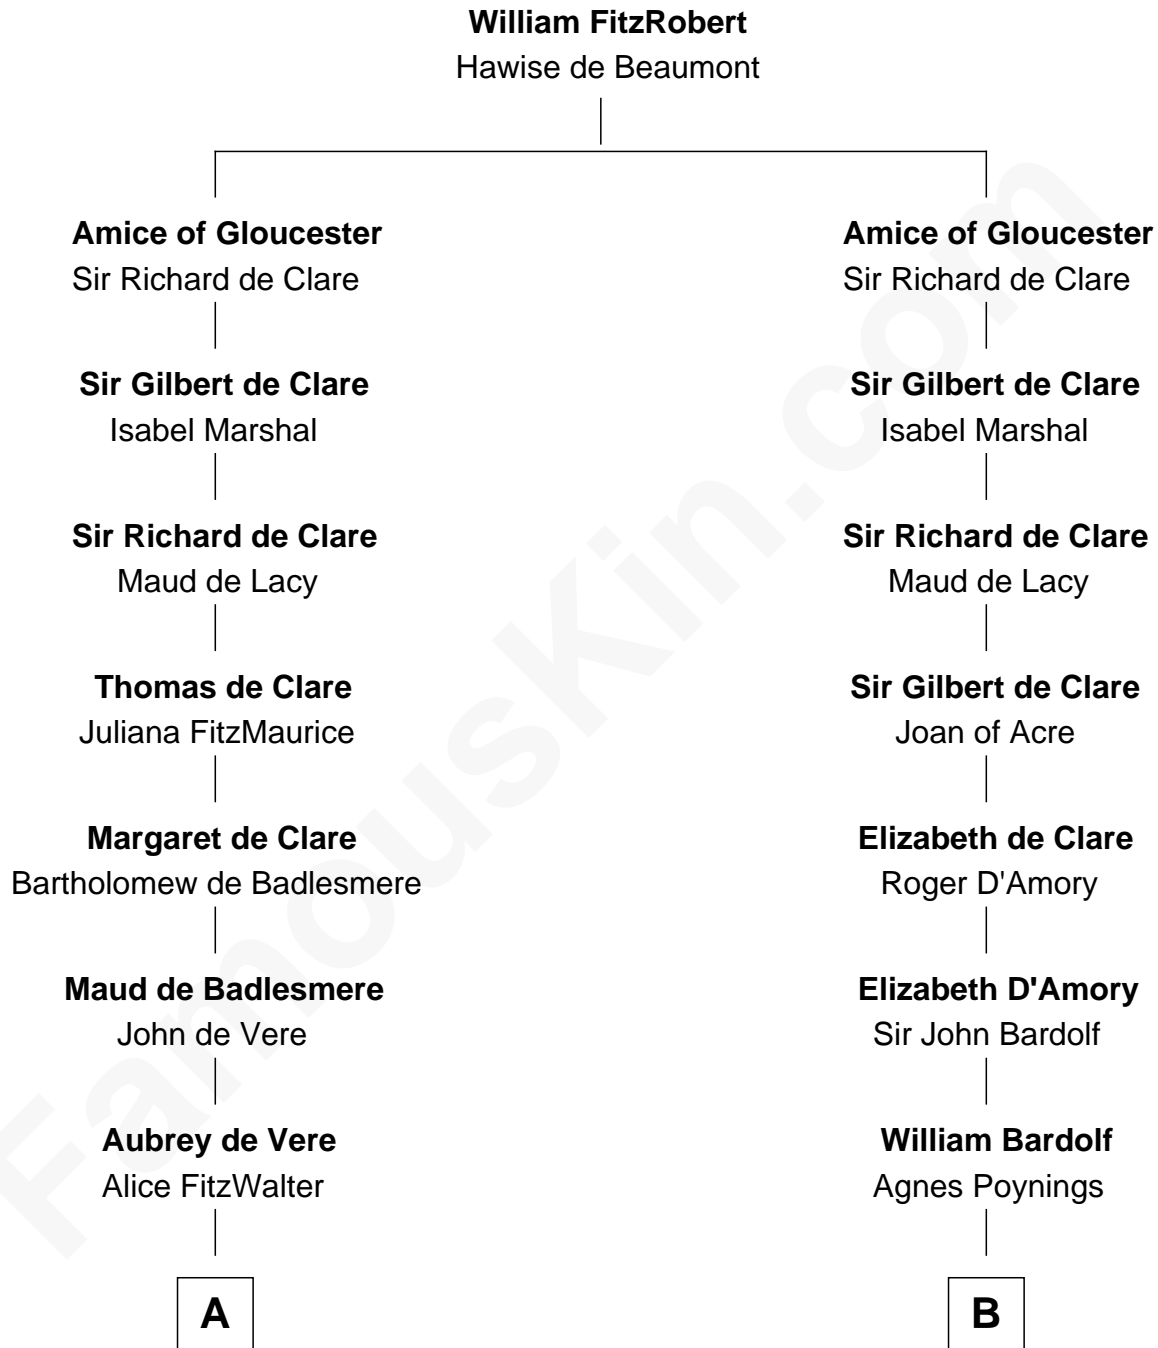

**FamousKin.com**  
**Relationship Chart of**  
**James Russell Lowell**  
*American "Fireside" Poet*

**20th cousin 1 time removed of**  
**Charles Carnan Ridgely**  
*15th Governor of Maryland*

**C**

**Sarah Turell**  
Noah Champney

**Rachel Howard**  
Col. Charles Ridgely

**Achsah Ridgely**  
Charles R. Carnan

**Charles Carnan Ridgely**  
*15th Governor of Maryland*