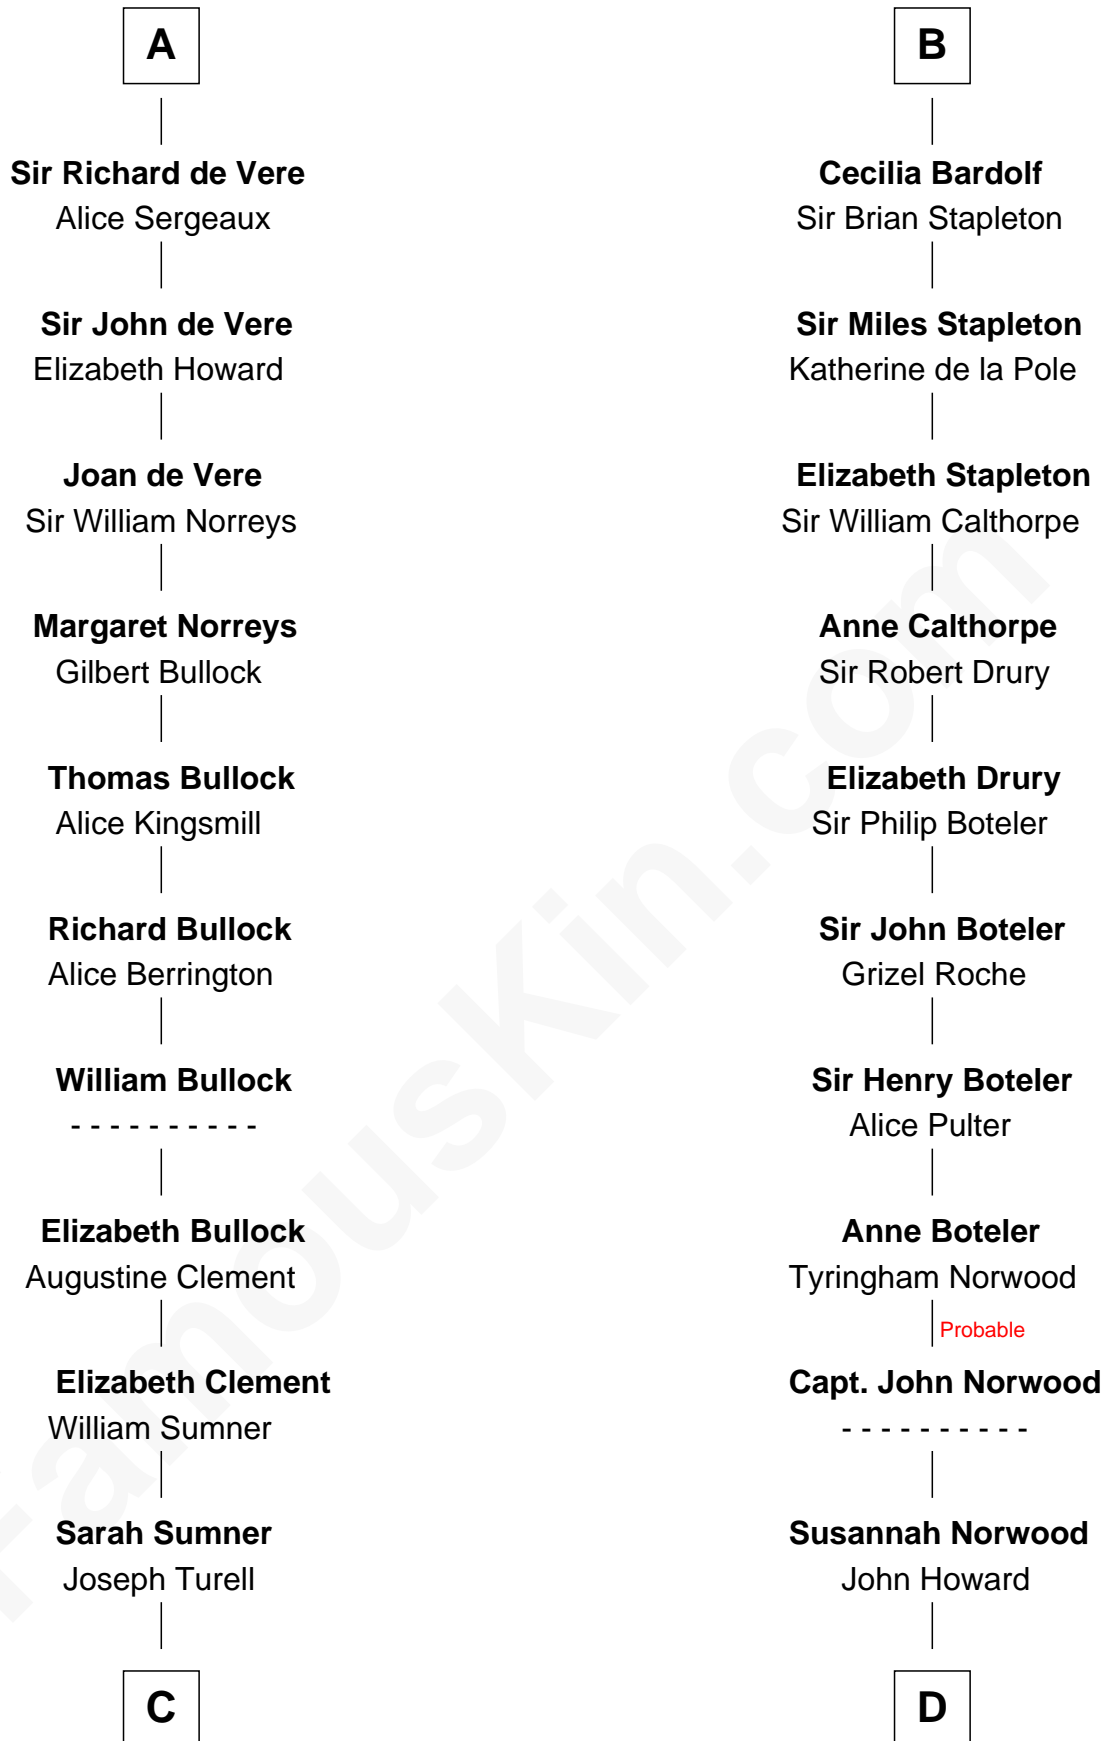

**FamousKin.com**  
**Relationship Chart of**  
**James Russell Lowell**  
*American "Fireside" Poet*

**20th cousin 1 time removed of**  
**Charles Carnan Ridgely**  
*15th Governor of Maryland*

**C**

**Sarah Turell**  
Noah Champney

**Rachel Howard**  
Col. Charles Ridgely

**Achsah Ridgely**  
Charles R. Carnan

**Charles Carnan Ridgely**  
*15th Governor of Maryland*