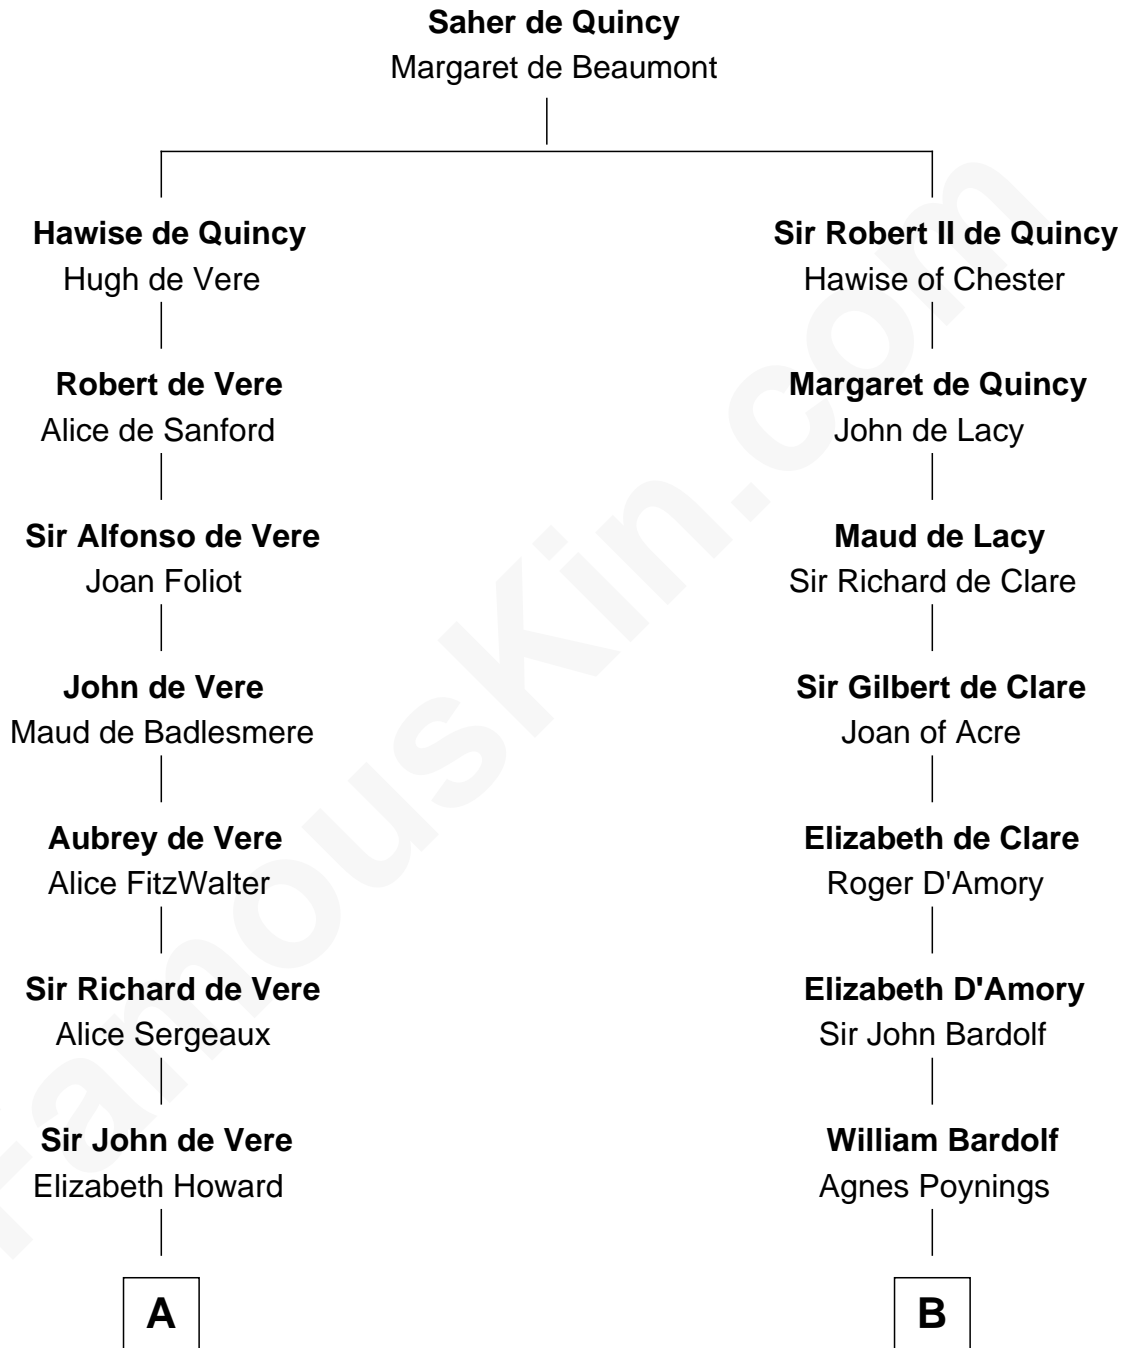

# FamousKin.com Relationship Chart of

**James Russell Lowell**

*American "Fireside" Poet*

19th cousin 1 time removed of

**Charles Carnan Ridgely**

*15th Governor of Maryland*

**C**

**John Lowell**  
Rebecca Russell

**Charles Carnan Ridgely**  
*15th Governor of Maryland*