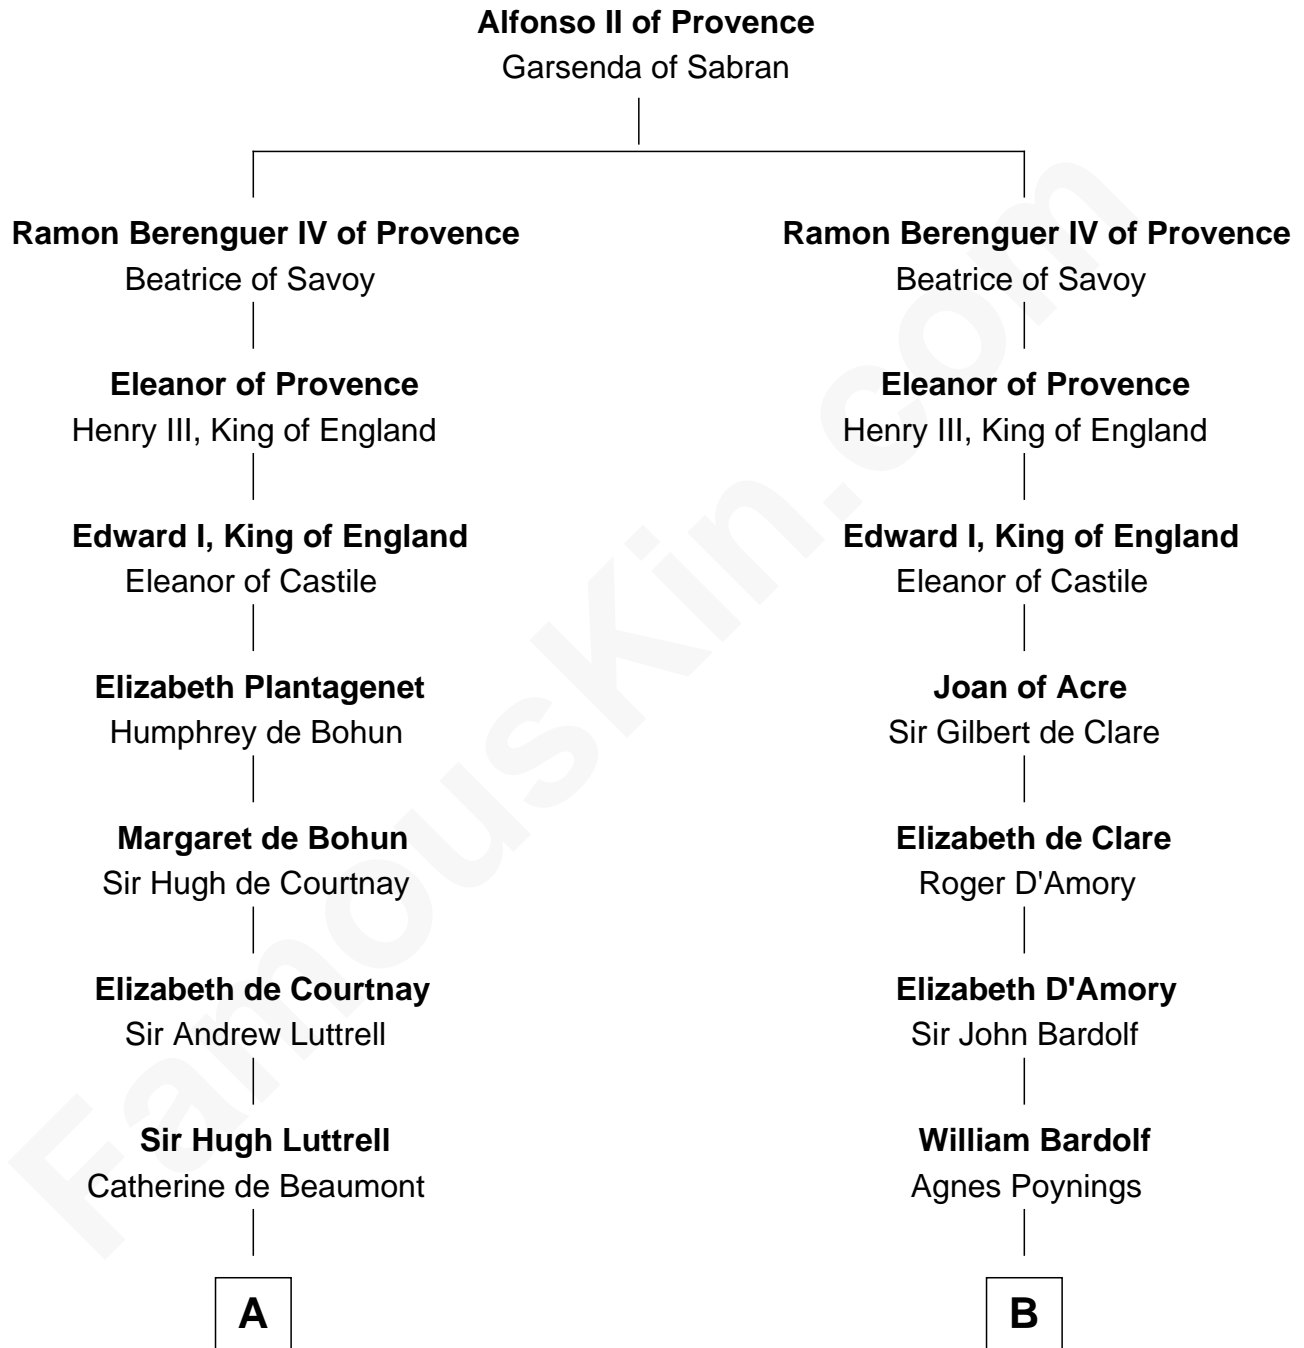

FamousKin.com Relationship Chart of

James Russell Lowell

American "Fireside" Poet

20th cousin of

Charles Carnan Ridgely

15th Governor of Maryland

C

Rev. John Lowell

John Howard

Mary Warfield

Rachel Howard

Col. Charles Ridgely

Achsah Ridgely

Charles R. Carnan

Charles Carnan Ridgely

15th Governor of Maryland