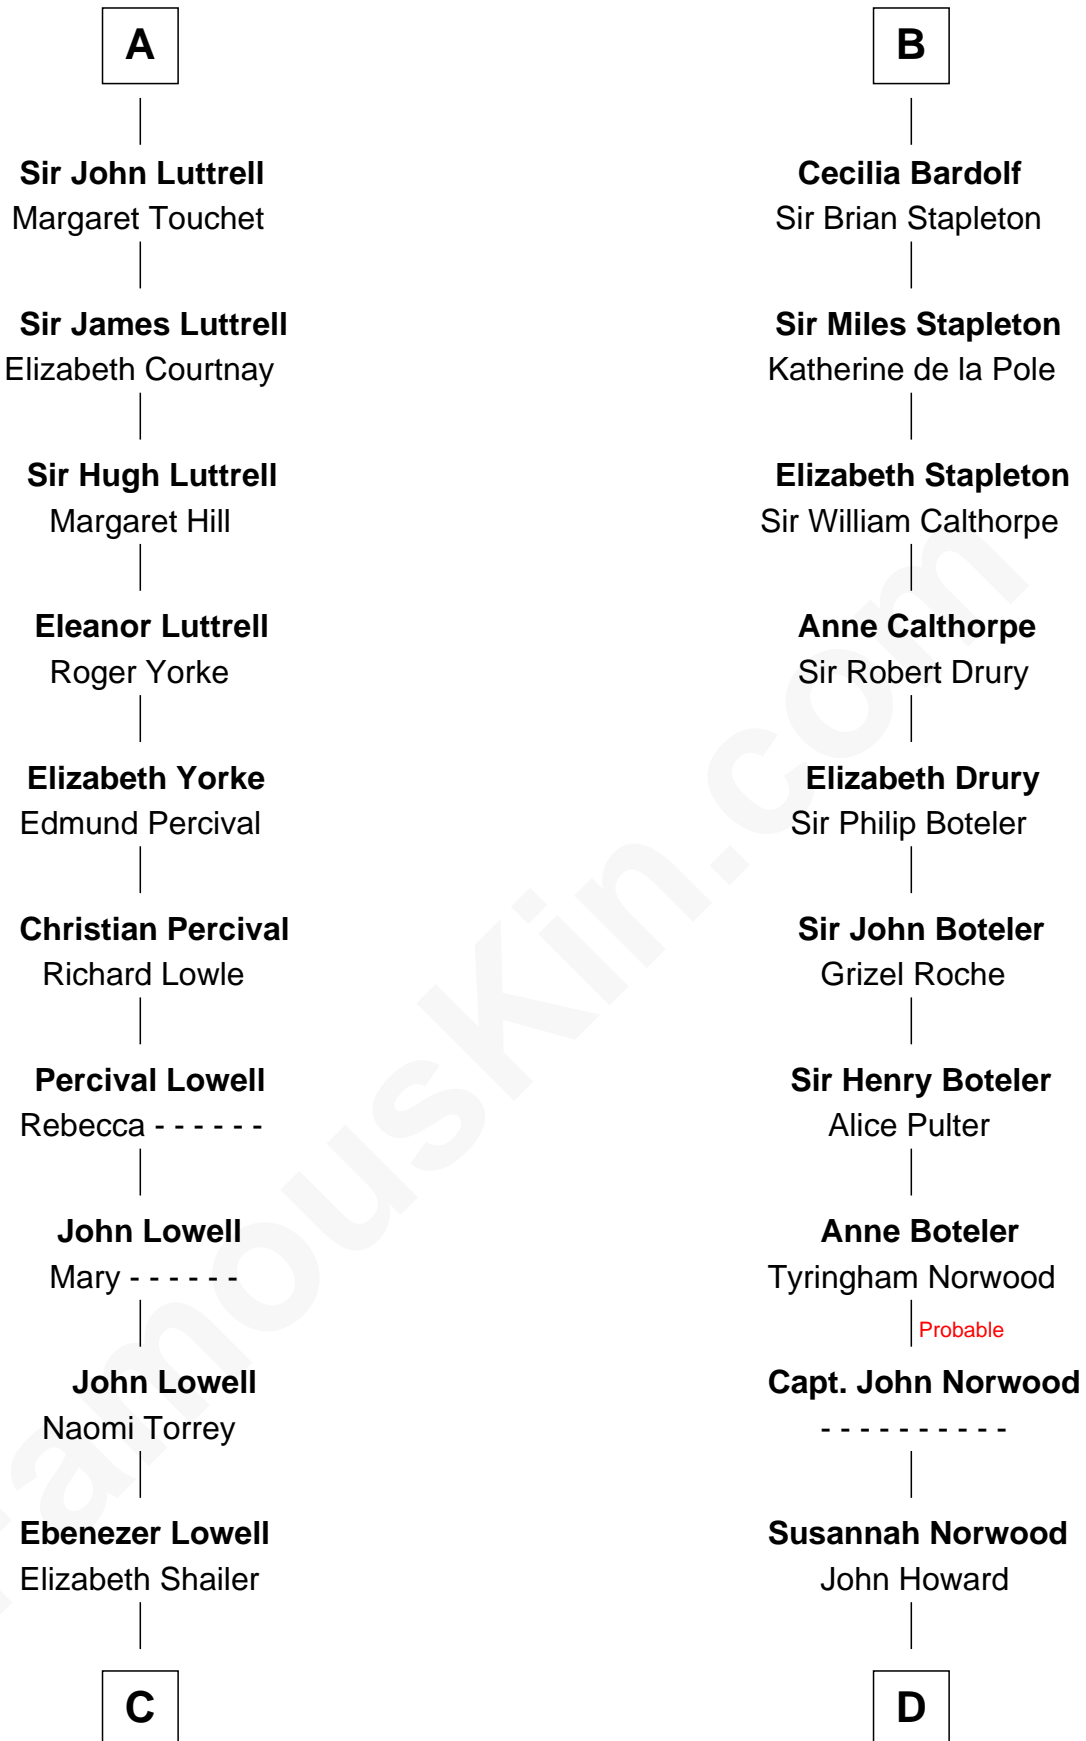

FamousKin.com Relationship Chart of

James Russell Lowell

American "Fireside" Poet

20th cousin of

Charles Carnan Ridgely

15th Governor of Maryland

C

Rev. John Lowell

John Howard

Mary Warfield

Rachel Howard

Col. Charles Ridgely

Achsah Ridgely

Charles R. Carnan

Charles Carnan Ridgely

15th Governor of Maryland