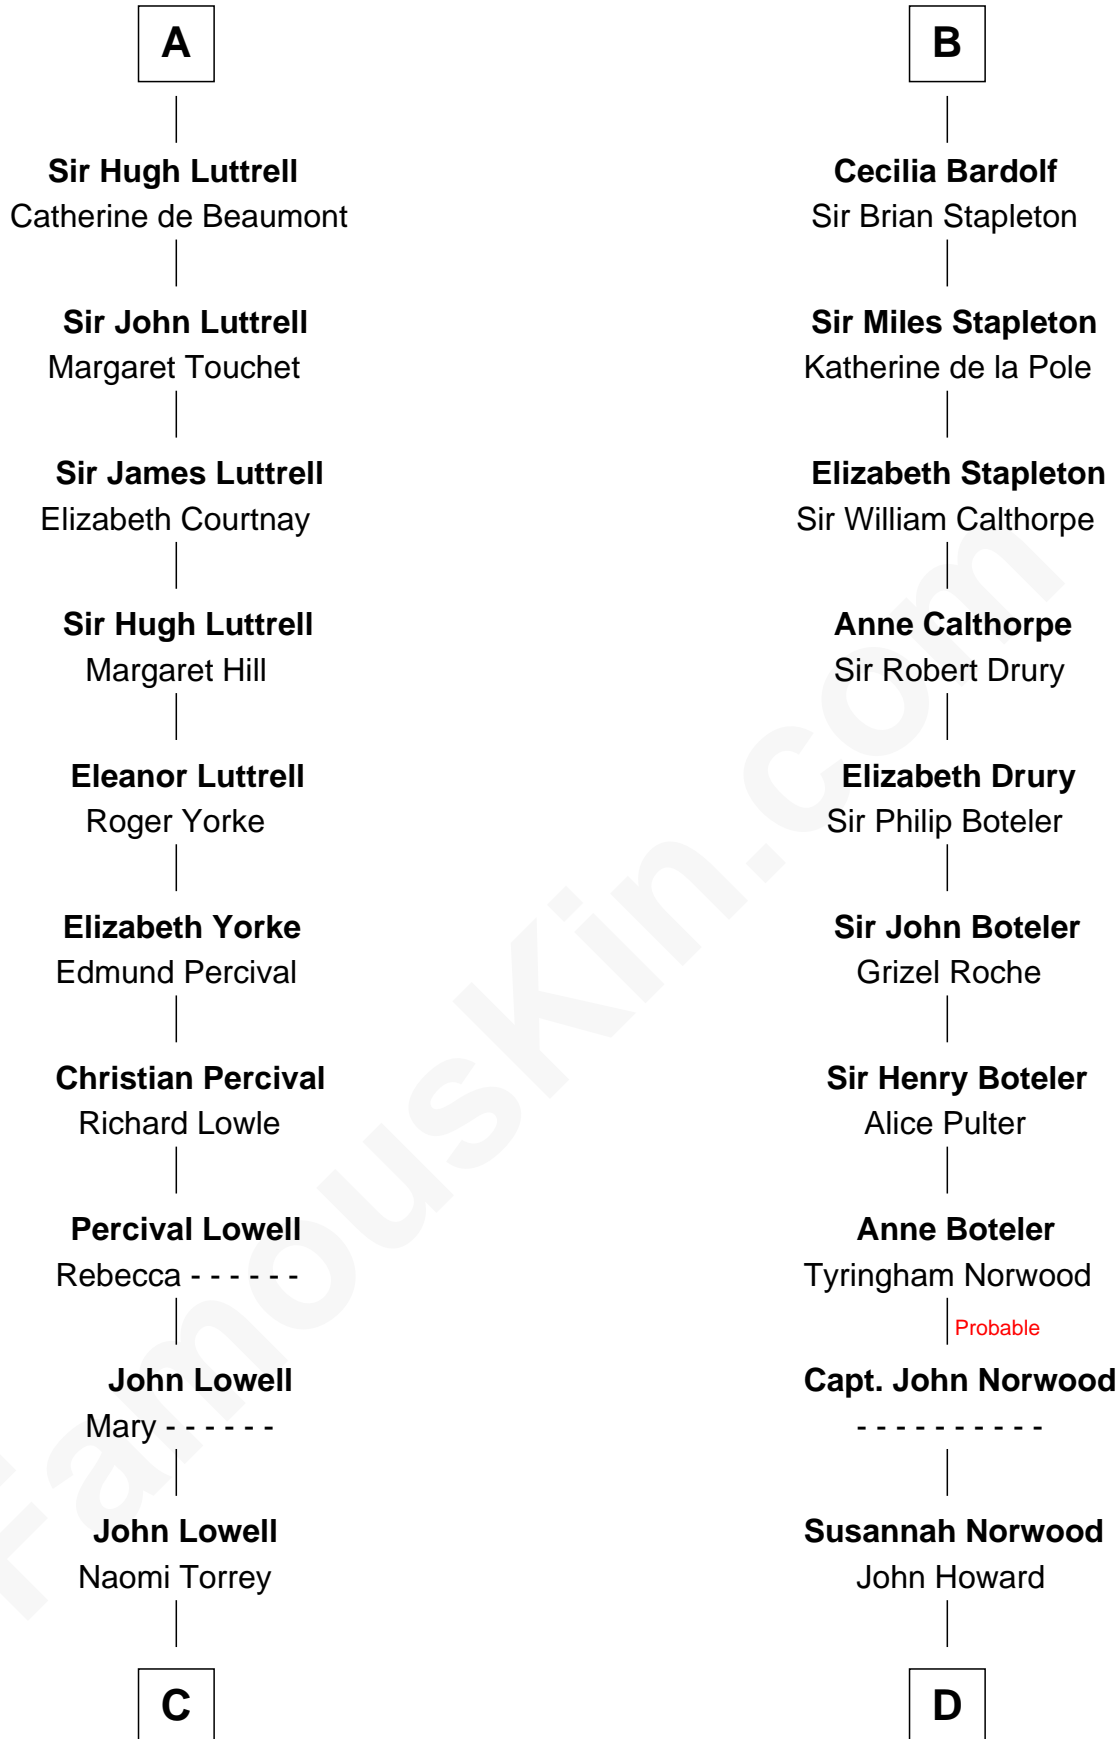

FamousKin.com Relationship Chart of

James Russell Lowell

American "Fireside" Poet

20th cousin 1 time removed of

Charles Carnan Ridgely

15th Governor of Maryland

John FitzGilbert
Sybilla of Salisbury

C

Rachel Howard
Col. Charles Ridgely

Achsah Ridgely
Charles R. Carnan

Charles Carnan Ridgely
15th Governor of Maryland