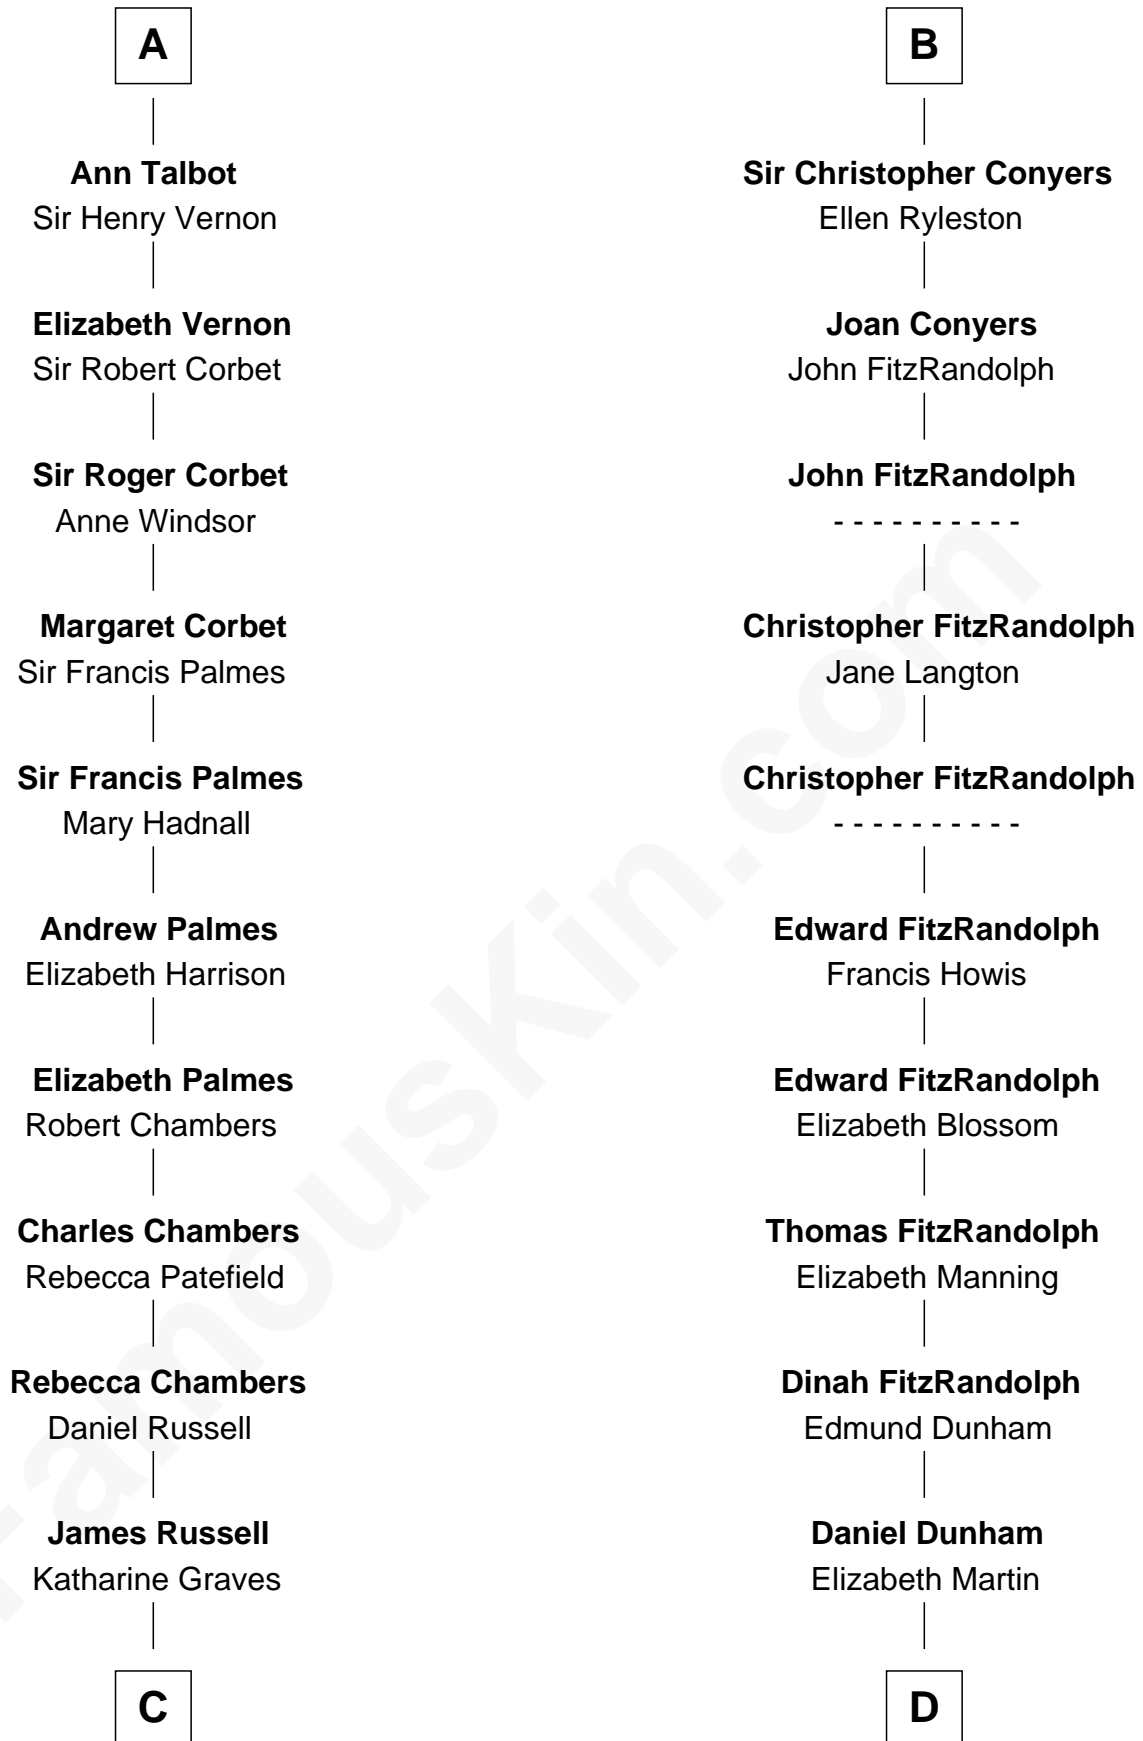

**FamousKin.com**  
**Relationship Chart of**  
**James Russell Lowell**  
*American "Fireside" Poet*

19th cousin 2 times removed of

**Georgia O'Keeffe**  
*American Artist*

**C**

**Rebecca Russell**

John Lowell

Alletta Maria Field

**Isabella Wyckoff**

George Victor Tutto

**Ida Ten Eyck Tutto**

Francis Calyxtus O'Keeffe

**Georgia O'Keeffe**

*American Artist*