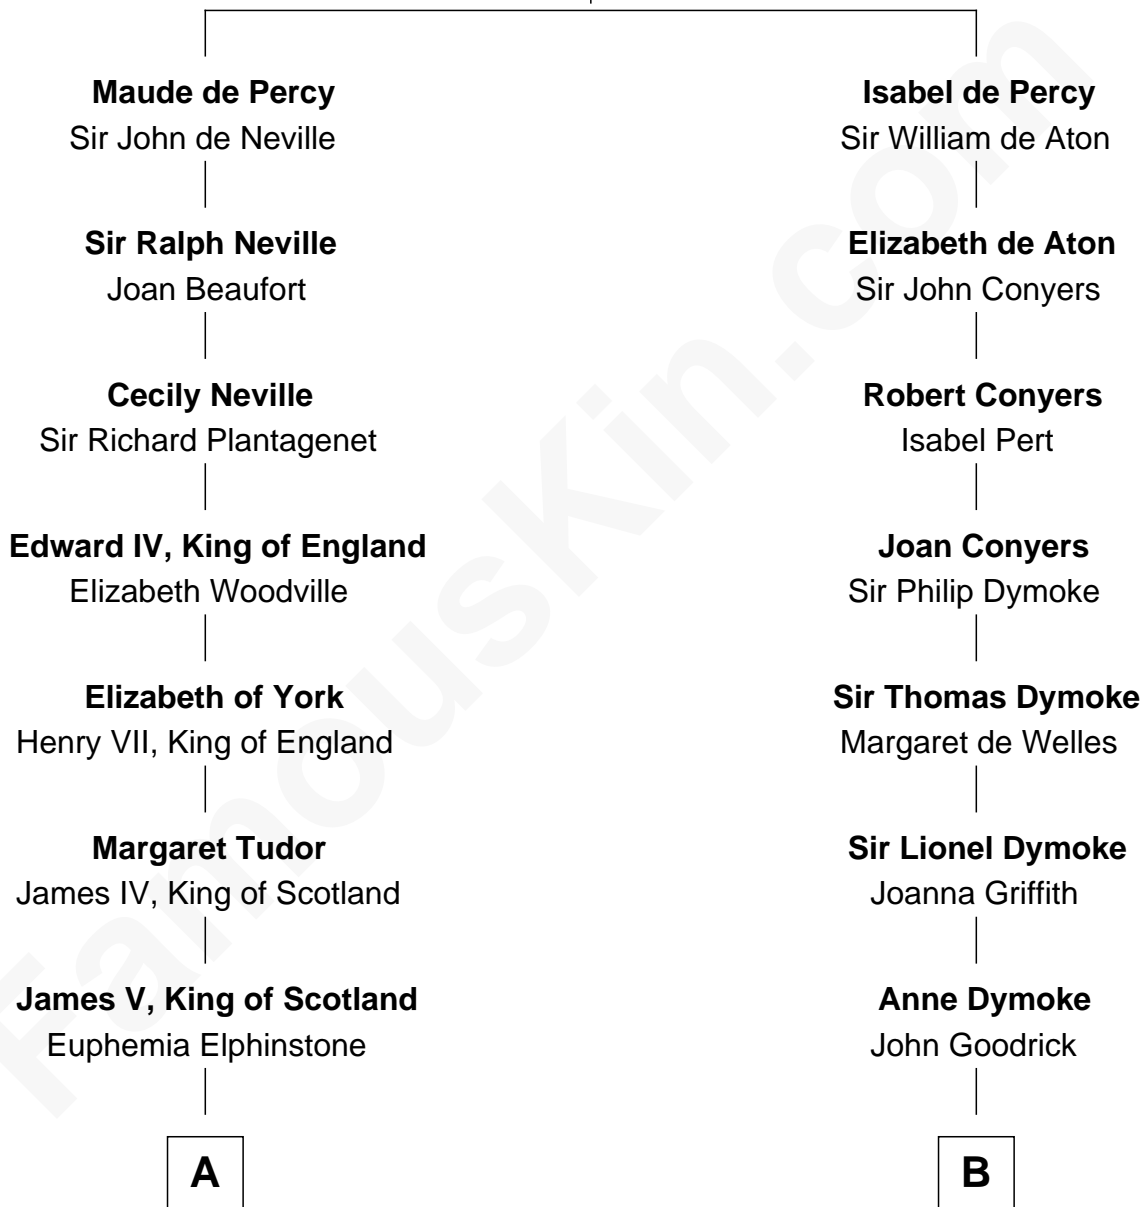

FamousKin.com
Relationship Chart of
James Russell Lowell
American "Fireside" Poet

17th cousin 4 times removed of

Dave Cowens
NBA Hall of Famer

Sir Henry de Percy
 Idoine de Clifford

C

Thomas Albert Atwood

Priscilla Ann Kelly