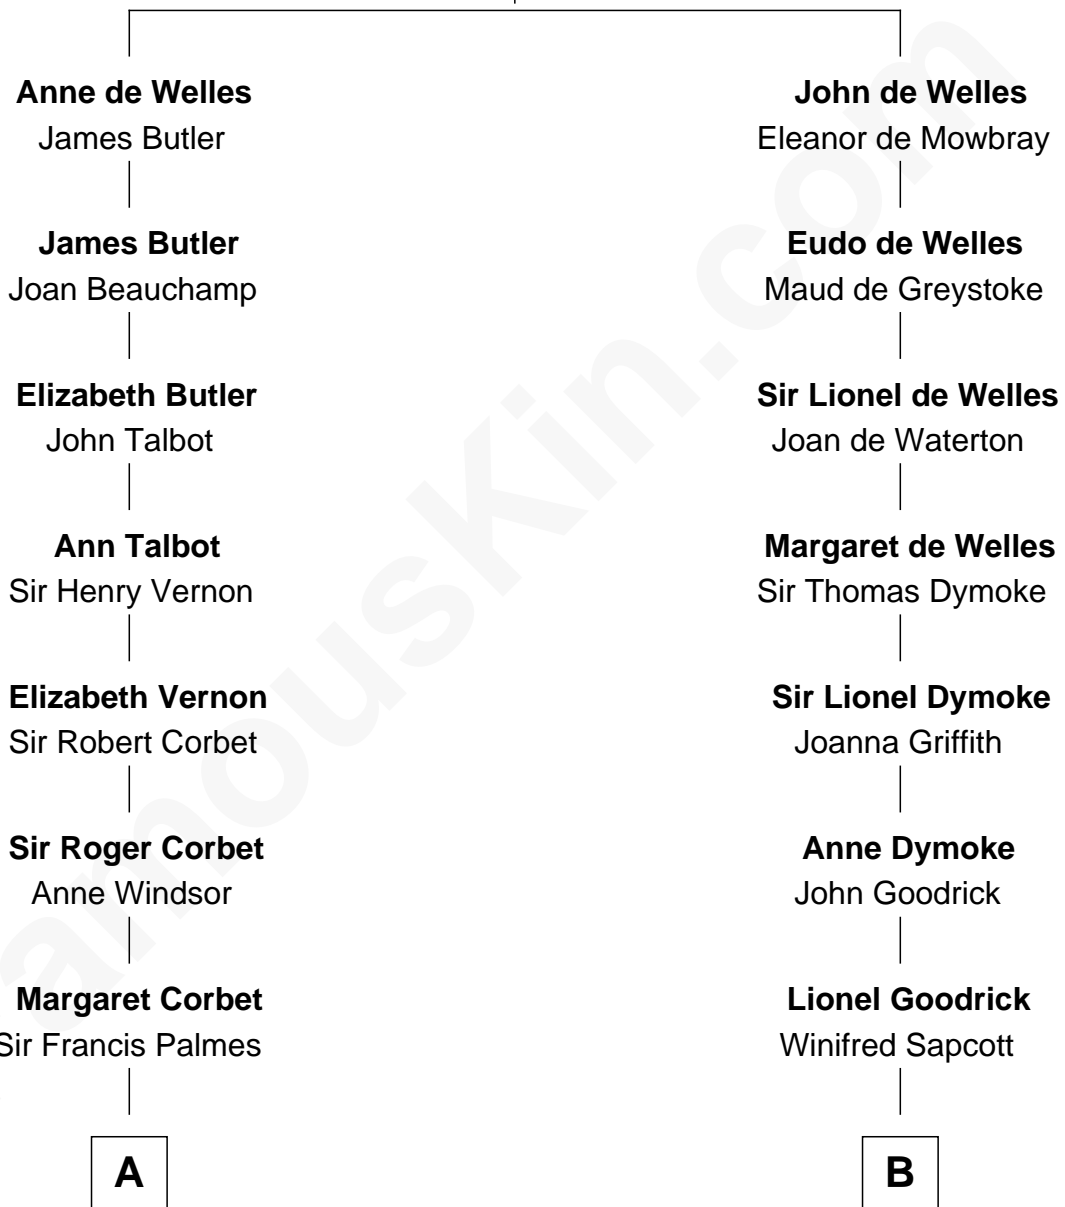

FamousKin.com
Relationship Chart of
James Russell Lowell
American "Fireside" Poet

15th cousin 5 times removed of

Dave Cowens
NBA Hall of Famer

John de Welles
 Maud de Roos

C

Charles Albert Atwood

Mina Sylvia Cundiff