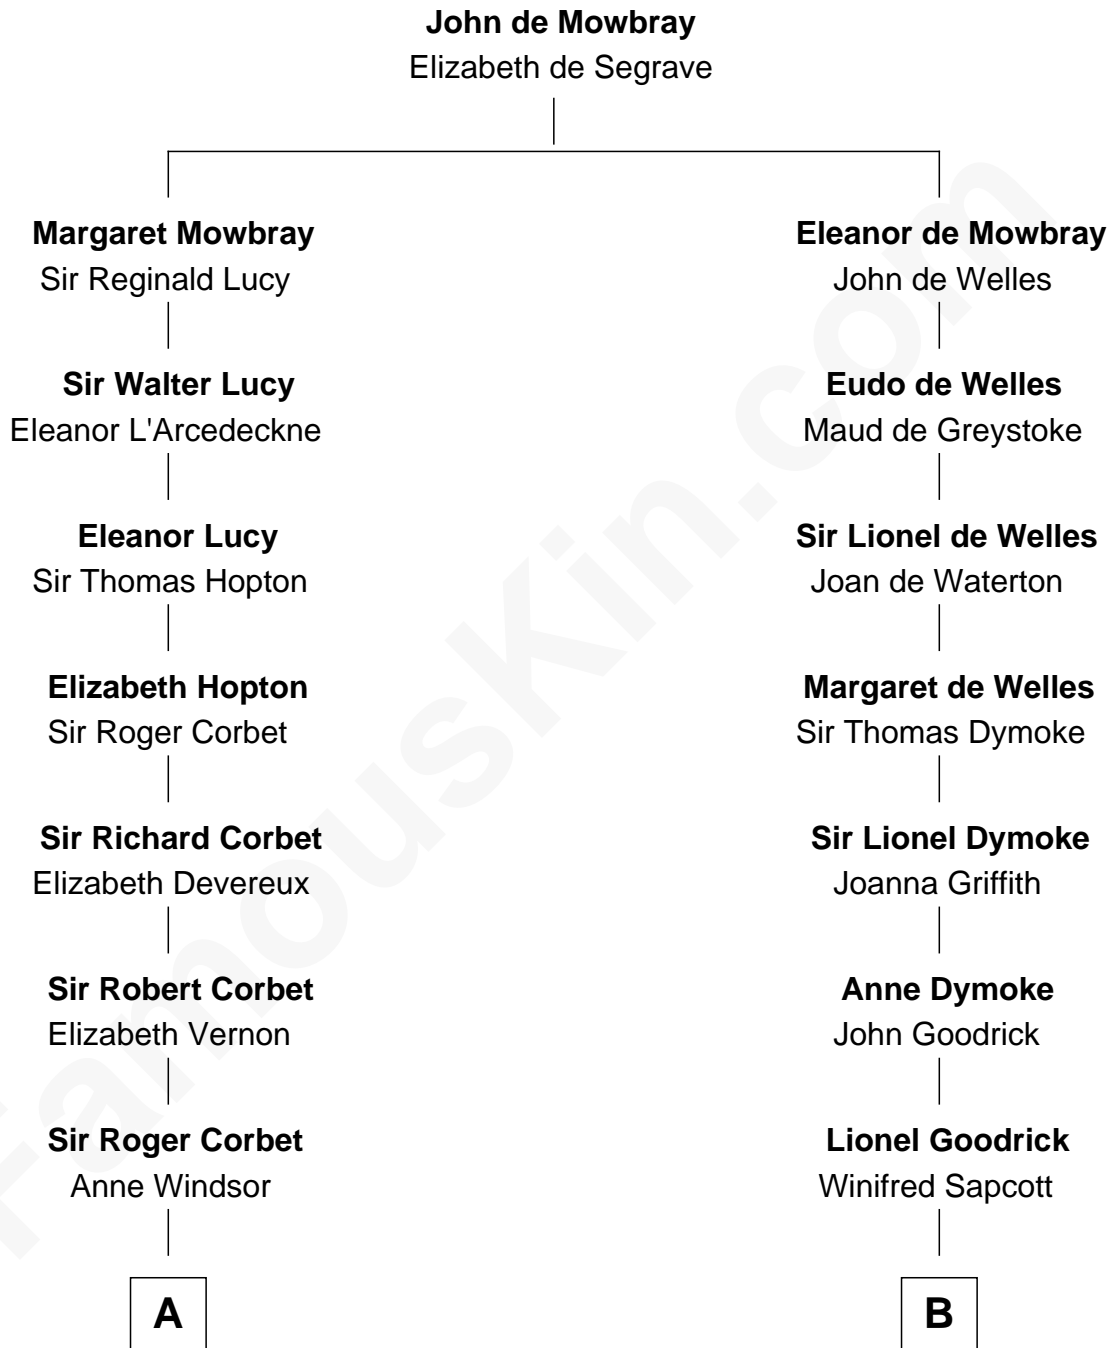

FamousKin.com
Relationship Chart of
James Russell Lowell
American "Fireside" Poet

16th cousin 4 times removed of

Dave Cowens
NBA Hall of Famer

C

Charles Albert Atwood

Mina Sylvia Cundiff

Stanley True Atwood