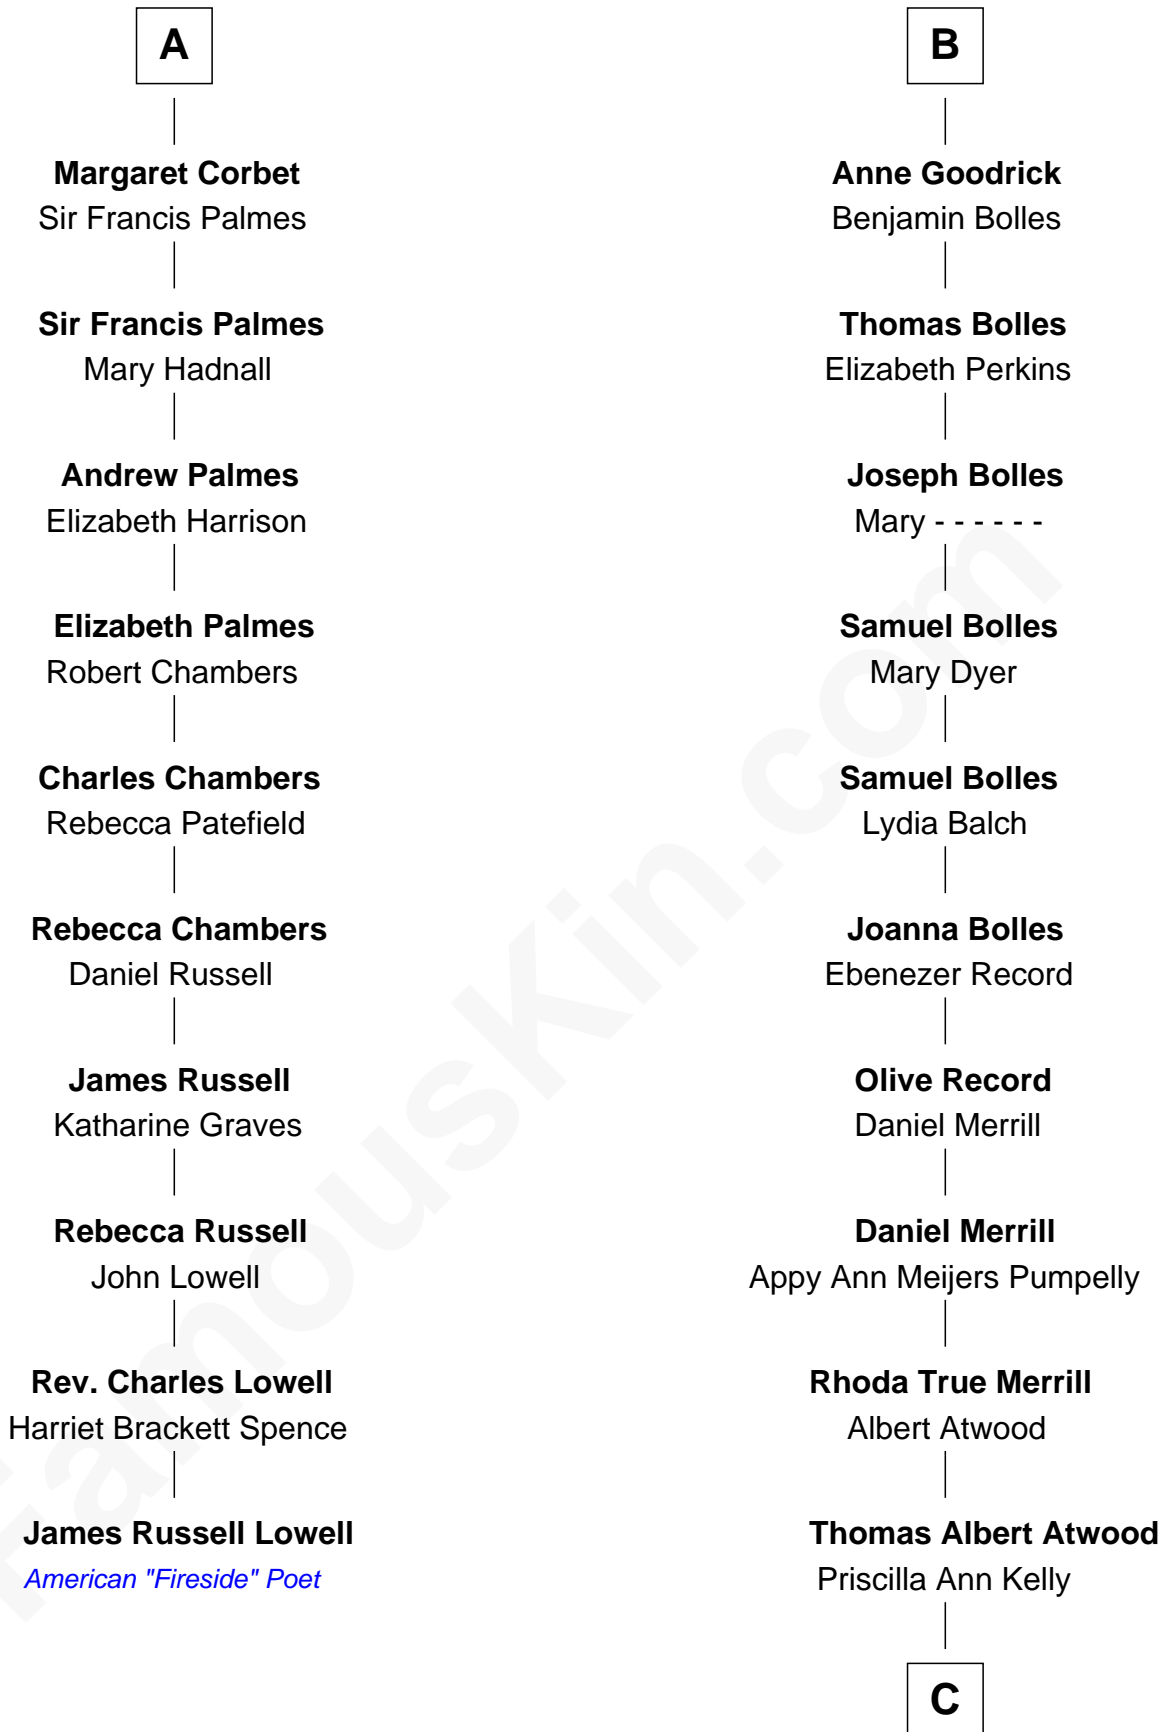

FamousKin.com
Relationship Chart of
James Russell Lowell
American "Fireside" Poet

16th cousin 4 times removed of

Dave Cowens
NBA Hall of Famer

C

Charles Albert Atwood

Mina Sylvia Cundiff

Stanley True Atwood