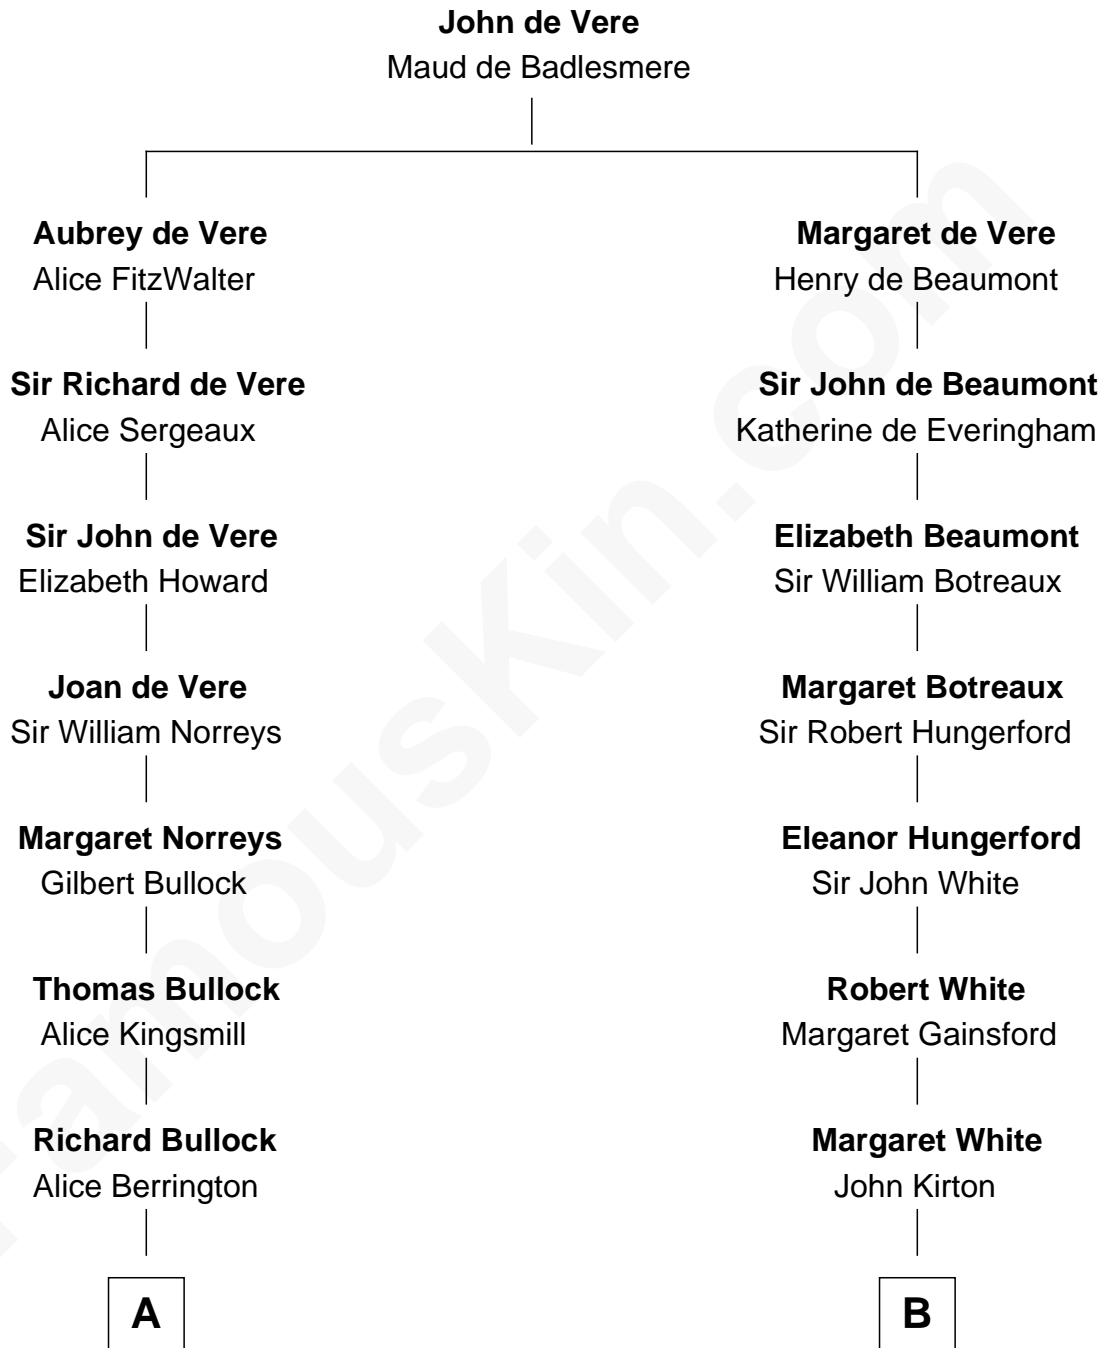

FamousKin.com
Relationship Chart of
James Russell Lowell
American "Fireside" Poet

15th cousin 6 times removed of

Thomas J. Watson, Jr.
President and CEO of I.B.M.

C

Mary Hamilton

Dr. Oliver Kittredge

Oliver Kittredge

Julia Ann Estabrook

Arthur Melville Kittredge

Mary Jeannette Broadwell

Mary Jeannette Kittredge

Thomas John Watson

Thomas J. Watson, Jr.

President and CEO of I.B.M.

FamousKin.com