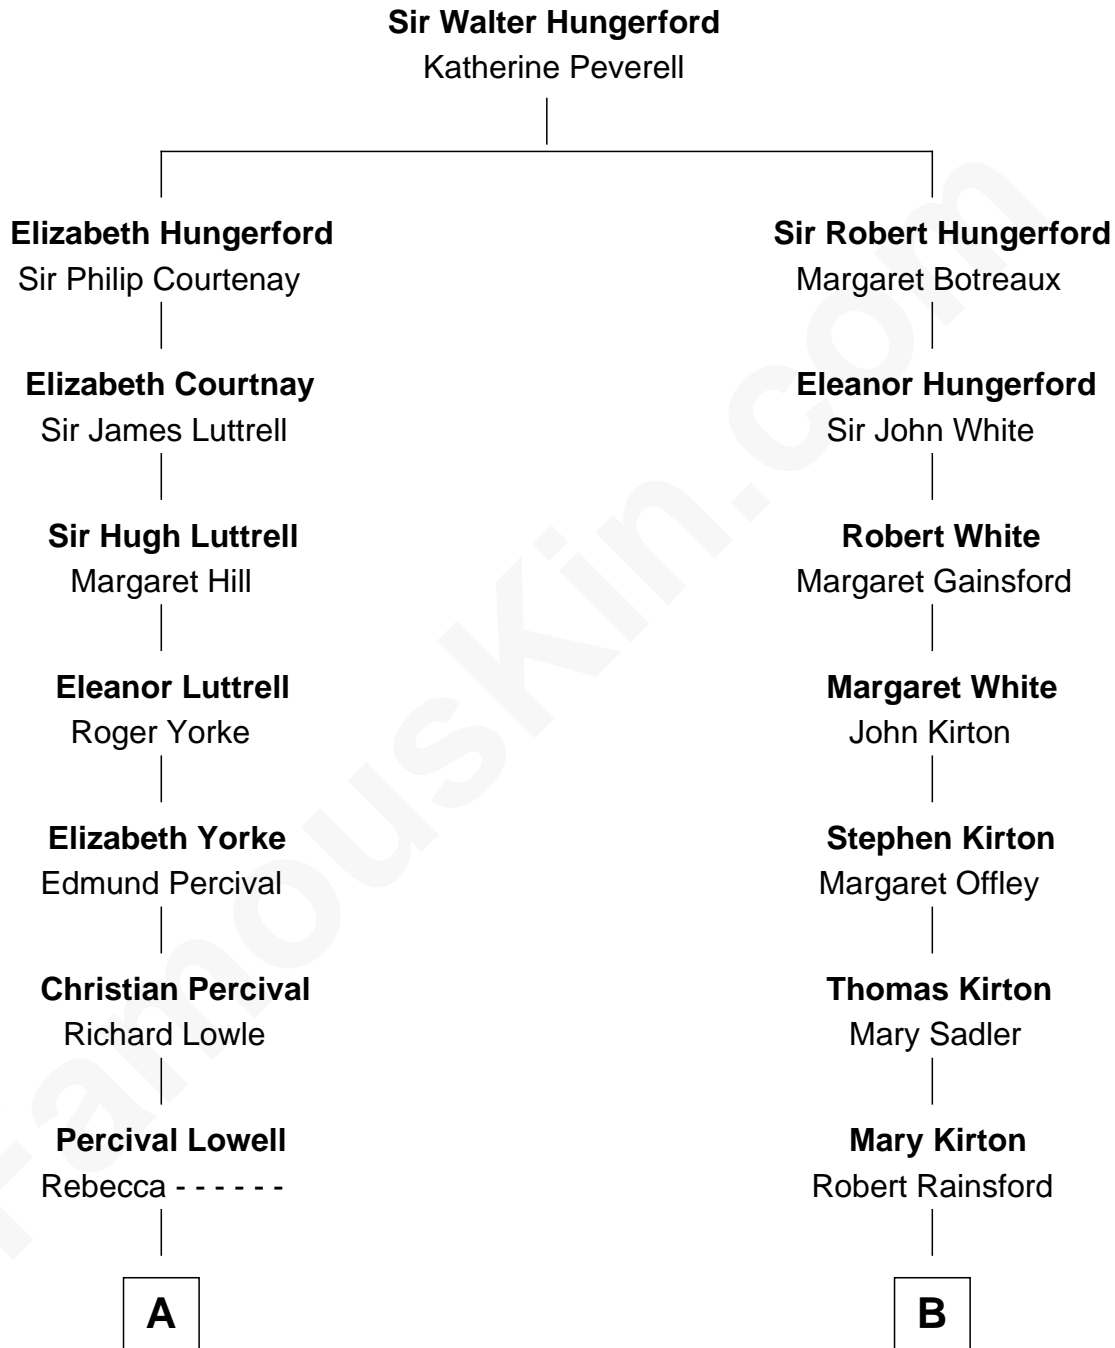

FamousKin.com
Relationship Chart of
James Russell Lowell
American "Fireside" Poet

13th cousin 5 times removed of

Thomas J. Watson, Jr.
President and CEO of I.B.M.

C

Mary Jeannette Kittredge
Thomas John Watson