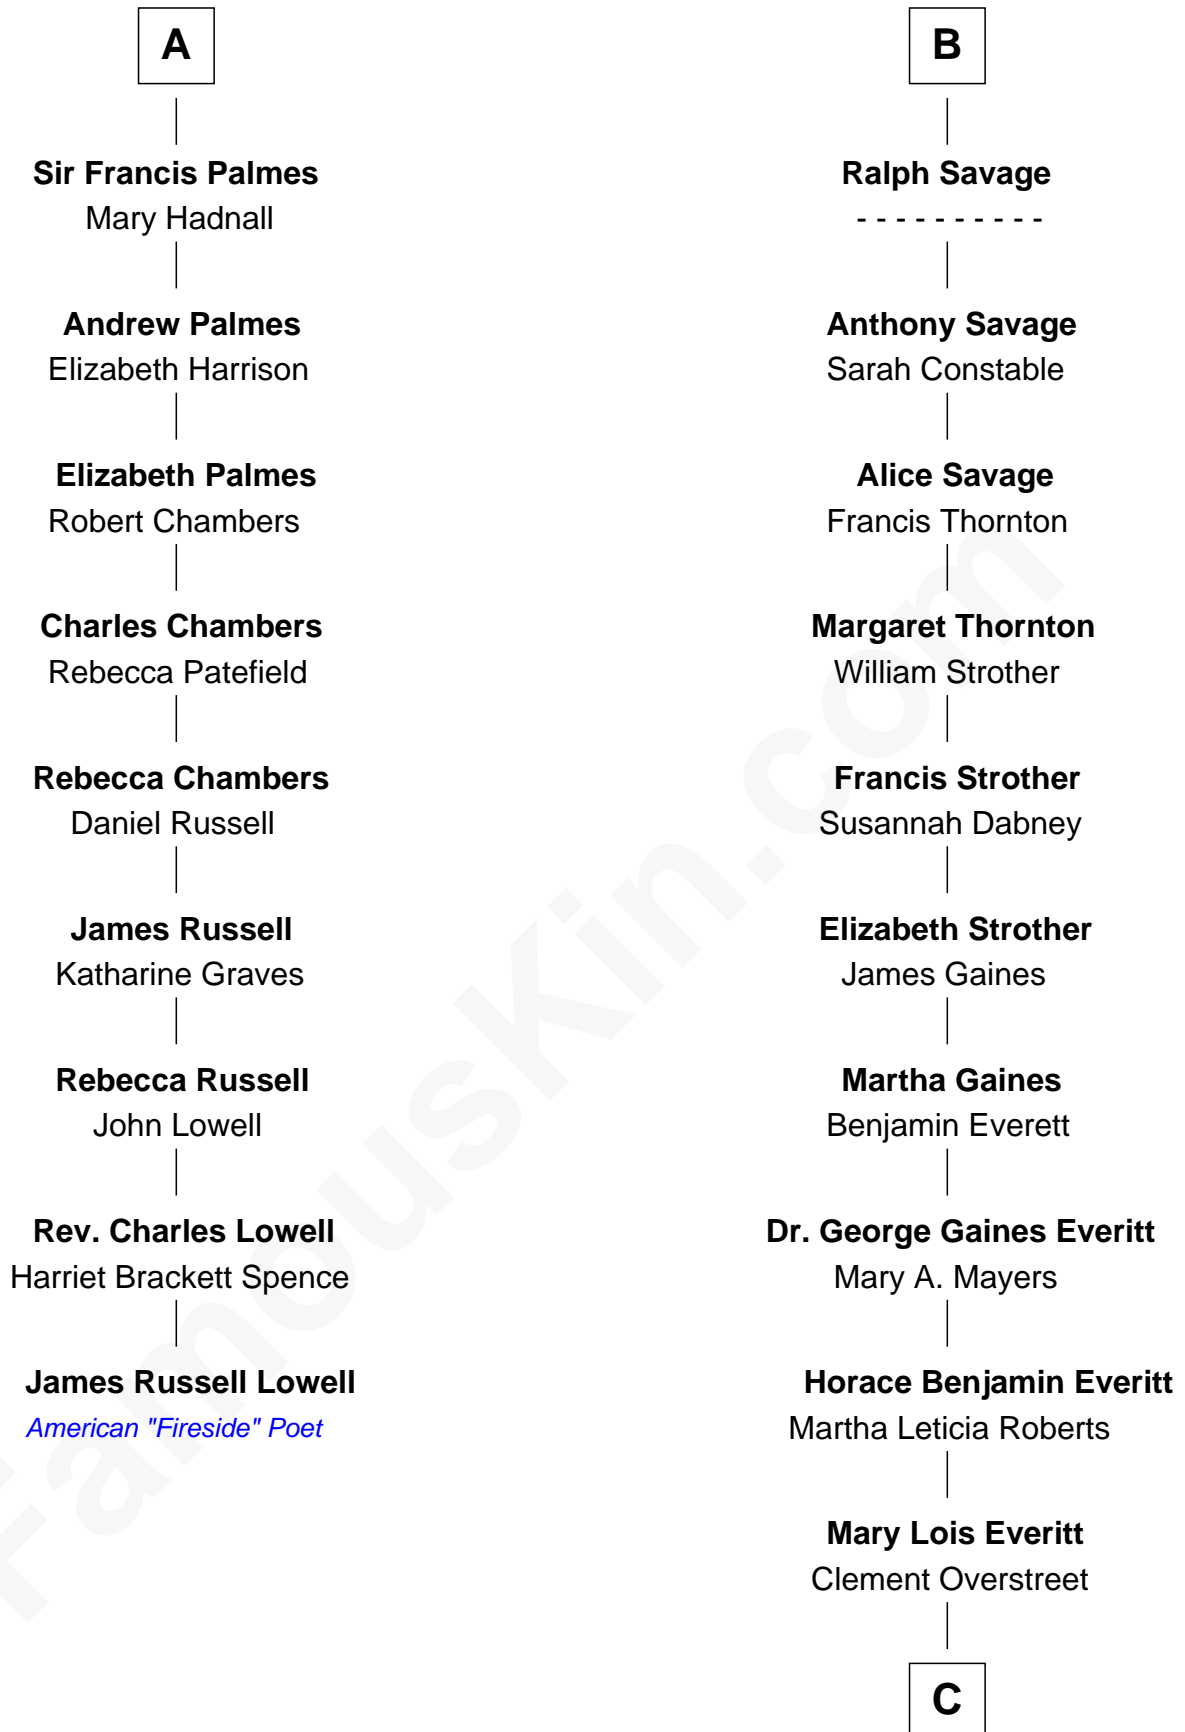

FamousKin.com
Relationship Chart of
James Russell Lowell
American "Fireside" Poet

15th cousin 3 times removed of

William H. Macy
TV and Movie Actor

Sir Richard Fitzalan
 Elizabeth de Bohun

C

Lois Elizabeth Overstreet