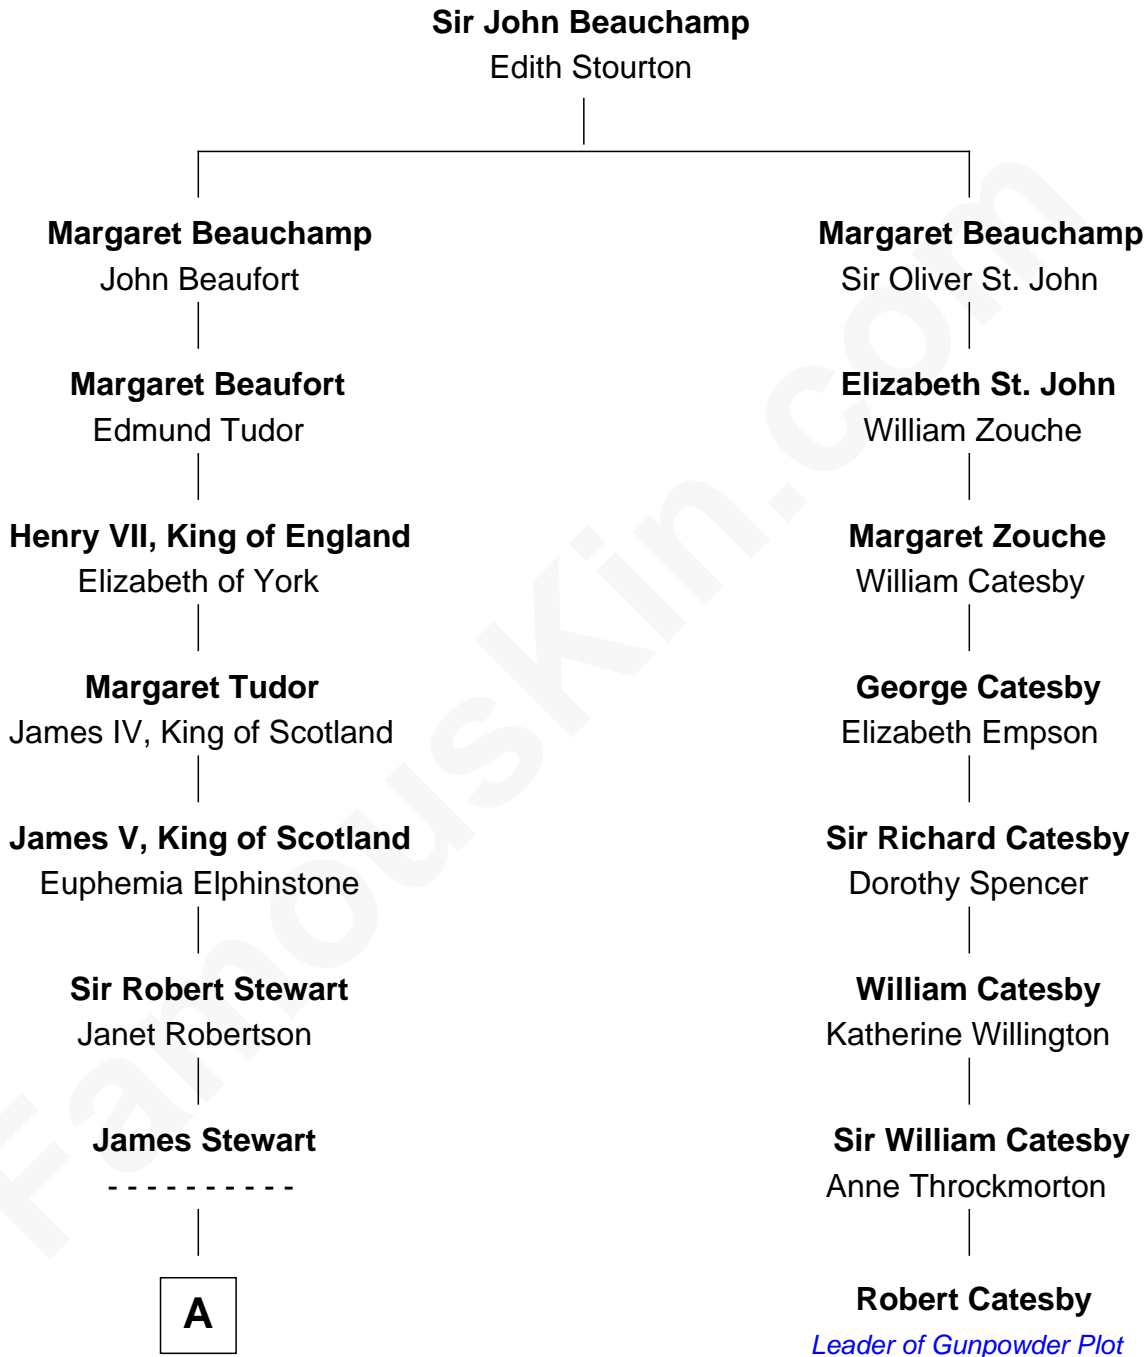

FamousKin.com

Relationship Chart of

James Russell Lowell

American "Fireside" Poet

7th cousin 8 times removed of

Robert Catesby
Leader of Gunpowder Plot

A

—
Margaret Stewart

Francis Moodie

—
Barbara Moodie

Patrick Balfour

—
George Balfour

Marjorie Baikie

—
Barbara Balfour

William Traill

—
William Traill

Isabel Fea

—
Robert Traill

Mary Whipple

—
Mary Whipple Traill

Keith Spence

—
Harriet Brackett Spence

Rev. Charles Lowell

—
James Russell Lowell