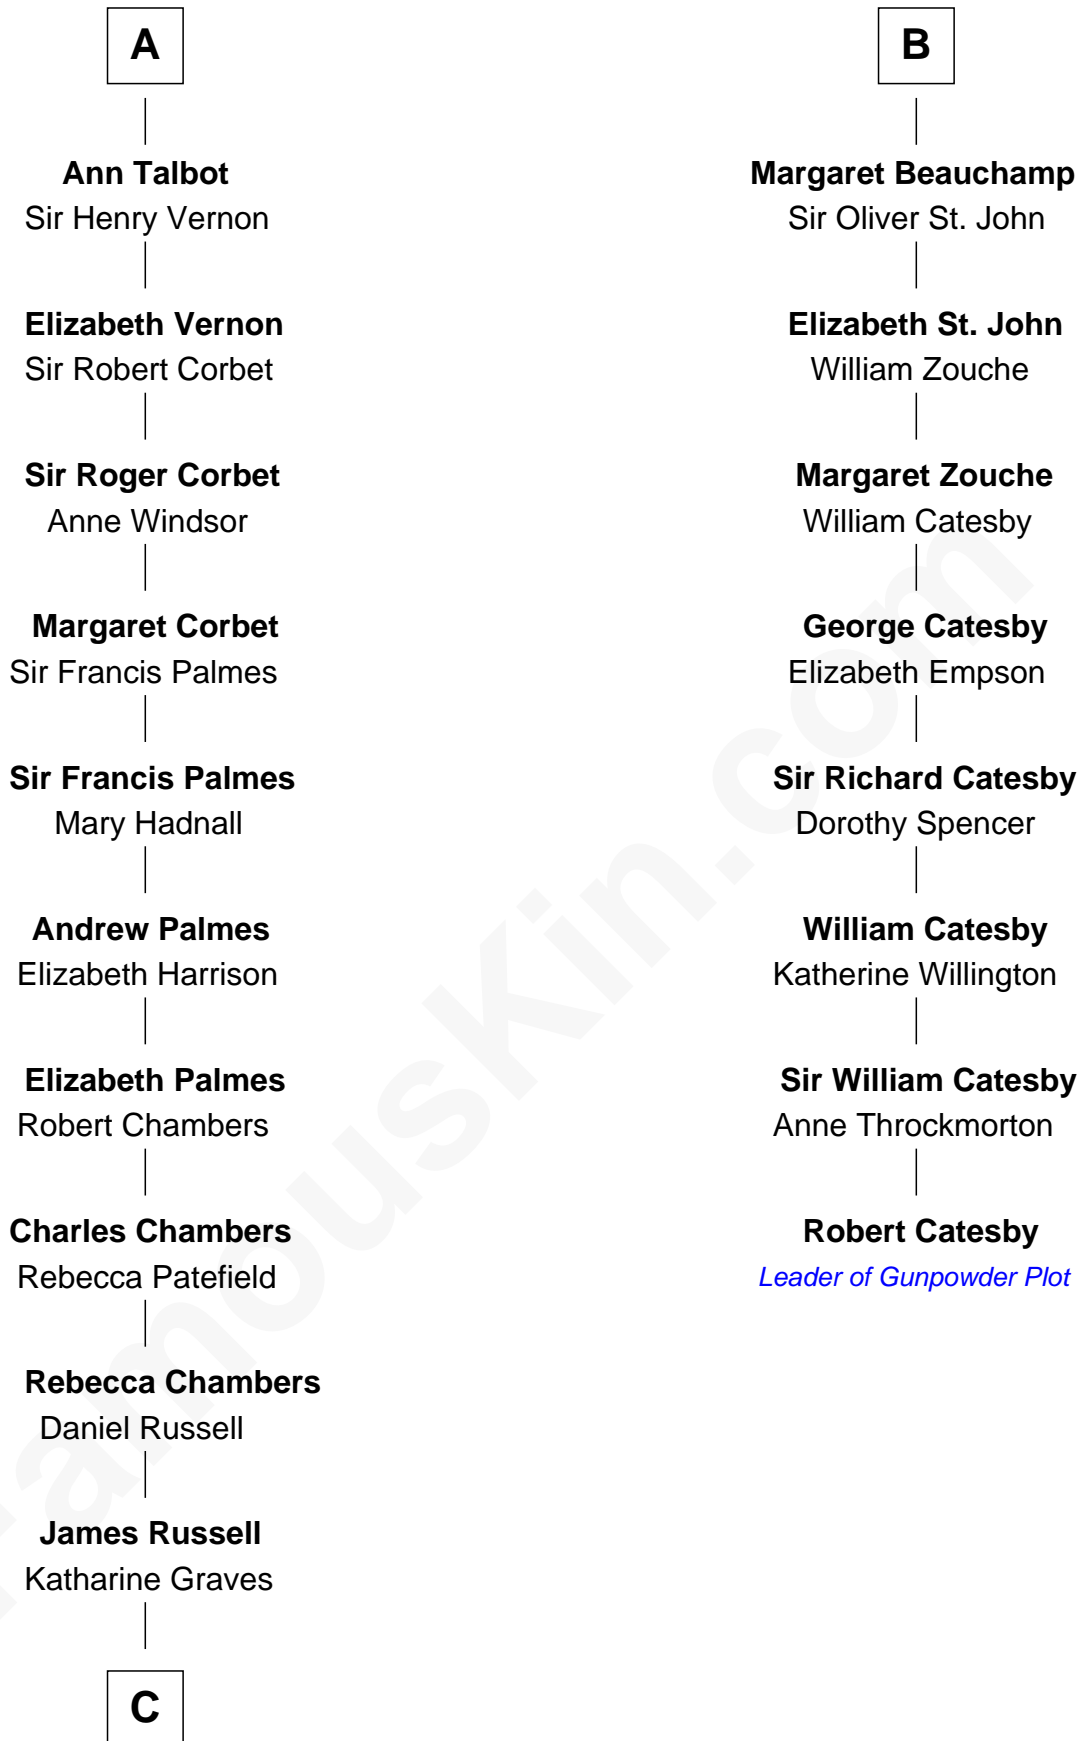

FamousKin.com
Relationship Chart of
James Russell Lowell
American "Fireside" Poet

14th cousin 5 times removed of

Robert Catesby
Leader of Gunpowder Plot

C

—
Rebecca Russell

John Lowell

—
Rev. Charles Lowell
Harriet Brackett Spence

—
James Russell Lowell
American "Fireside" Poet

FamousKin.com