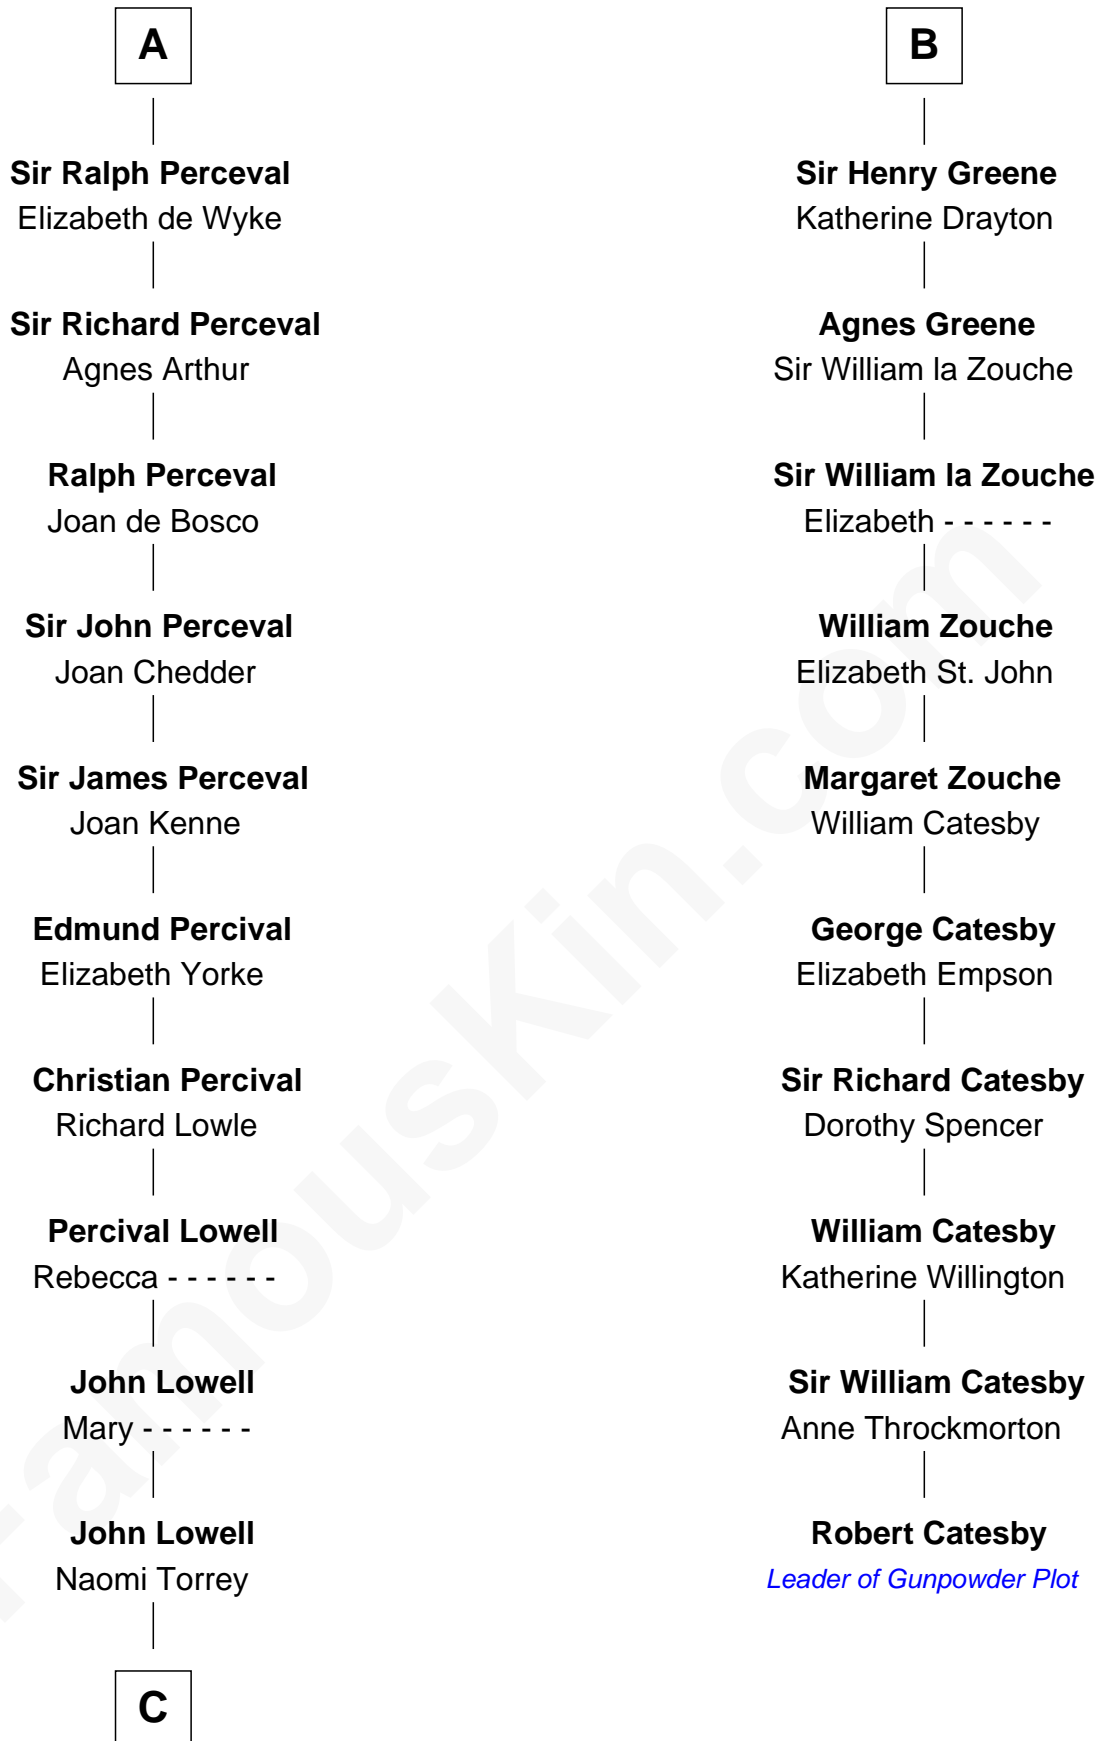

FamousKin.com
Relationship Chart of
James Russell Lowell
American "Fireside" Poet

16th cousin 5 times removed of

Robert Catesby
Leader of Gunpowder Plot

Sir Robert de Beaumont
 Isabel de Vermandois

C

Ebenezer Lowell