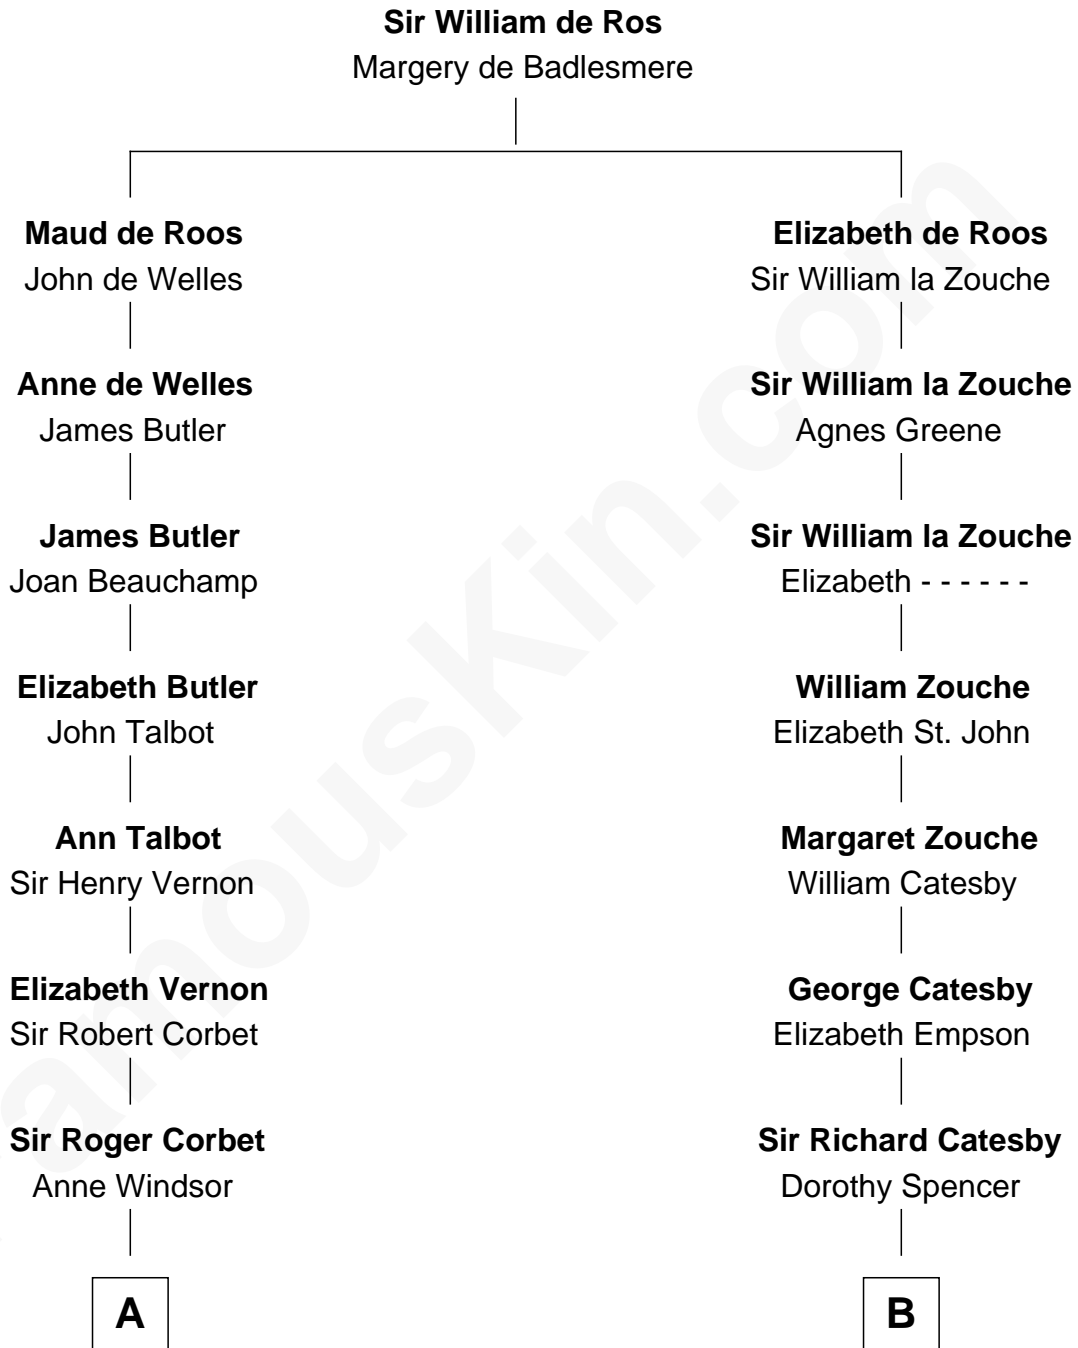

FamousKin.com

Relationship Chart of

James Russell Lowell

American "Fireside" Poet

9th cousin 7 times removed of

Robert Catesby
Leader of Gunpowder Plot

A

Margaret Corbet
Sir Francis Palmes

Sir Francis Palmes
Mary Hadnall

Andrew Palmes
Elizabeth Harrison

Elizabeth Palmes
Robert Chambers

Charles Chambers
Rebecca Patefield

Rebecca Chambers
Daniel Russell

James Russell
Katharine Graves

Rebecca Russell
John Lowell

Rev. Charles Lowell
Harriet Brackett Spence

James Russell Lowell
American "Fireside" Poet

B

William Catesby
Katherine Willington

Sir William Catesby
Anne Throckmorton

Robert Catesby
Leader of Gunpowder Plot