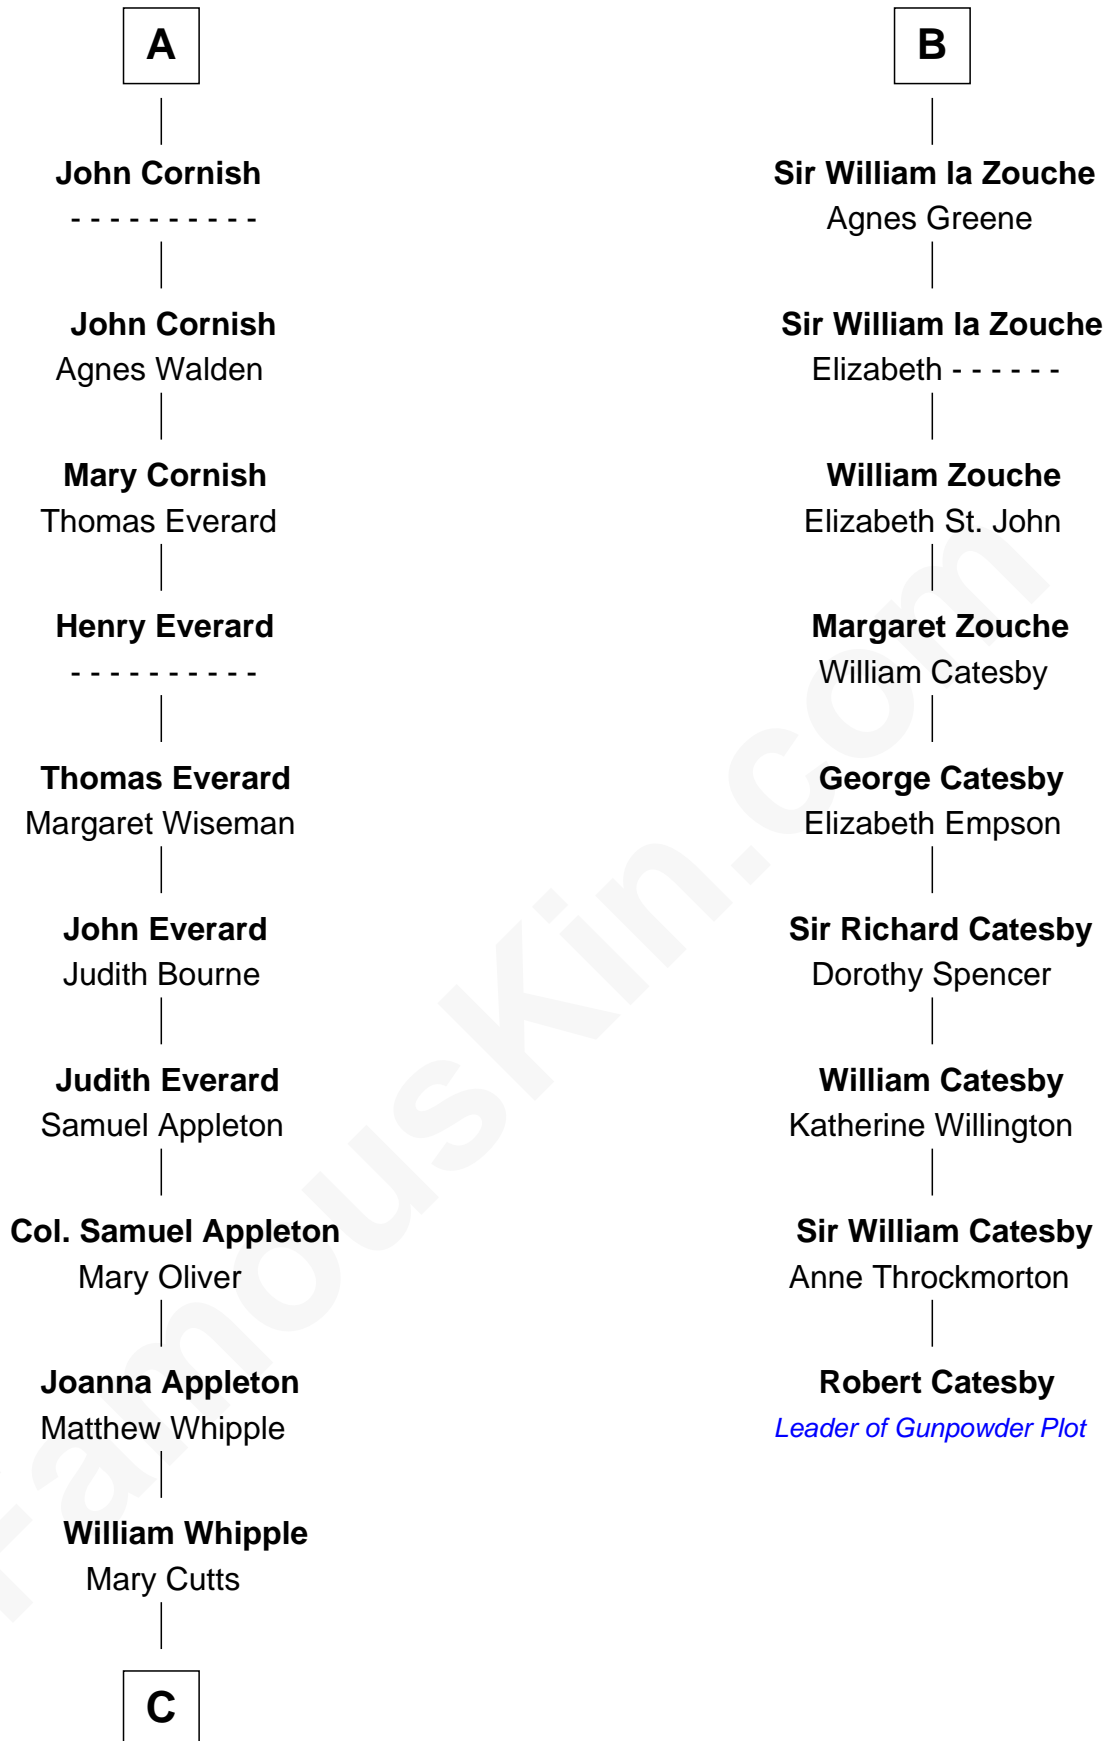

FamousKin.com

Relationship Chart of

James Russell Lowell

American "Fireside" Poet

15th cousin 5 times removed of

Robert Catesby
Leader of Gunpowder Plot

C

—
Mary Whipple

Robert Traill

—
Mary Whipple Traill

Keith Spence

—
Harriet Brackett Spence

Rev. Charles Lowell

—
James Russell Lowell

American "Fireside" Poet

FamousKin.com