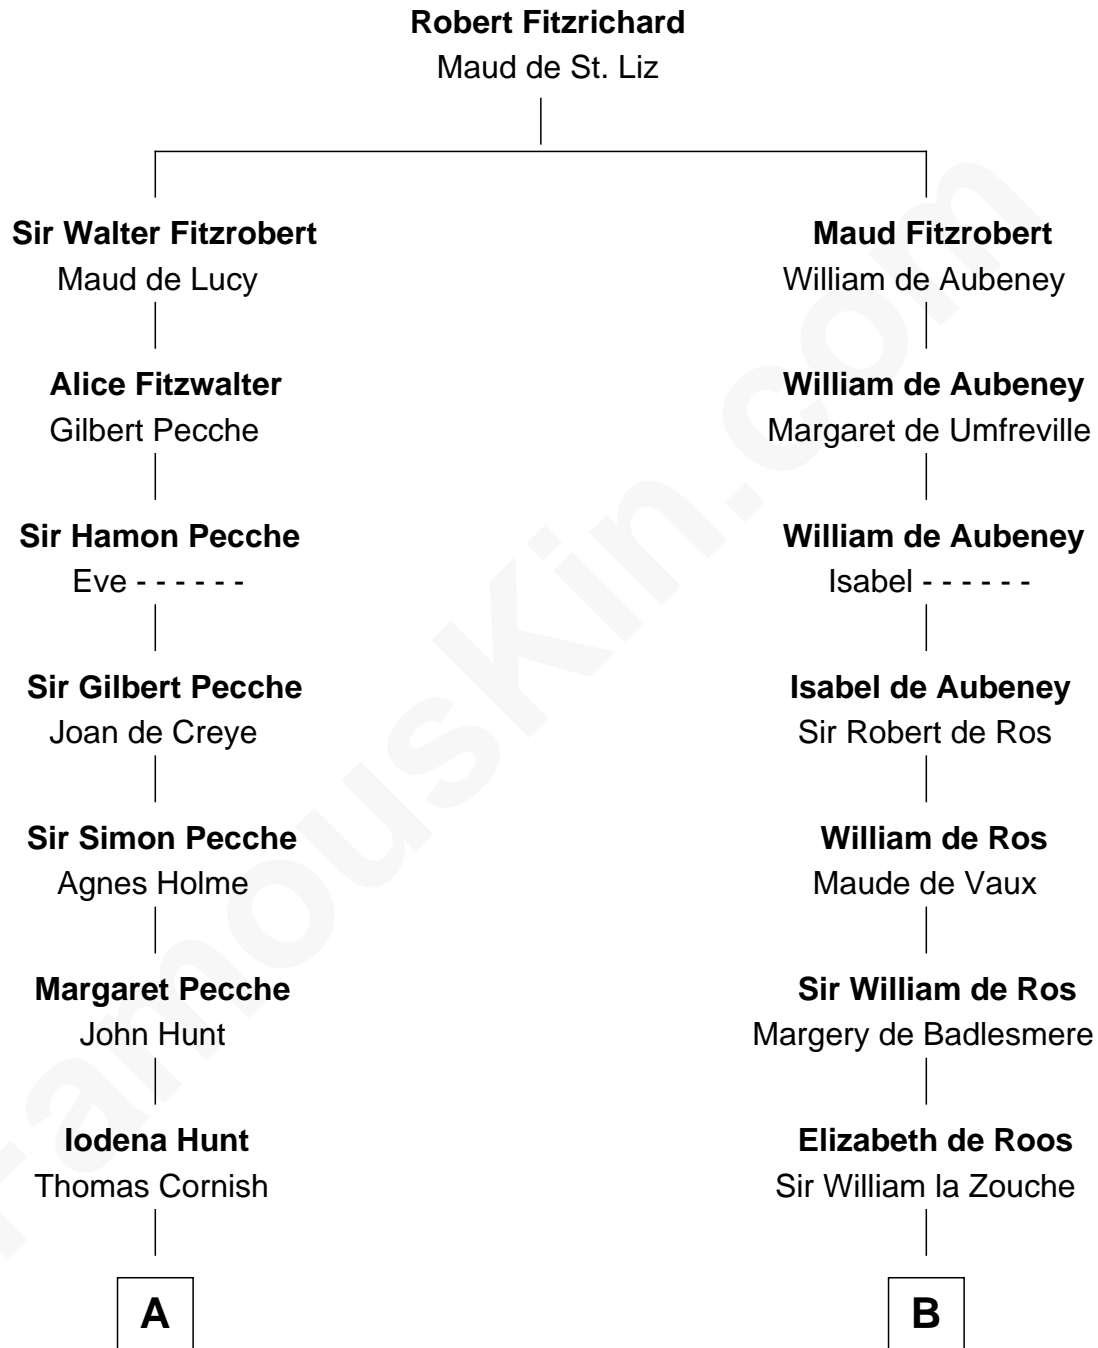

FamousKin.com

Relationship Chart of

James Russell Lowell

American "Fireside" Poet

15th cousin 5 times removed of

Robert Catesby
Leader of Gunpowder Plot

C

—
Mary Whipple

Robert Traill

—
Mary Whipple Traill

Keith Spence

—
Harriet Brackett Spence

Rev. Charles Lowell

—
James Russell Lowell

American "Fireside" Poet

FamousKin.com