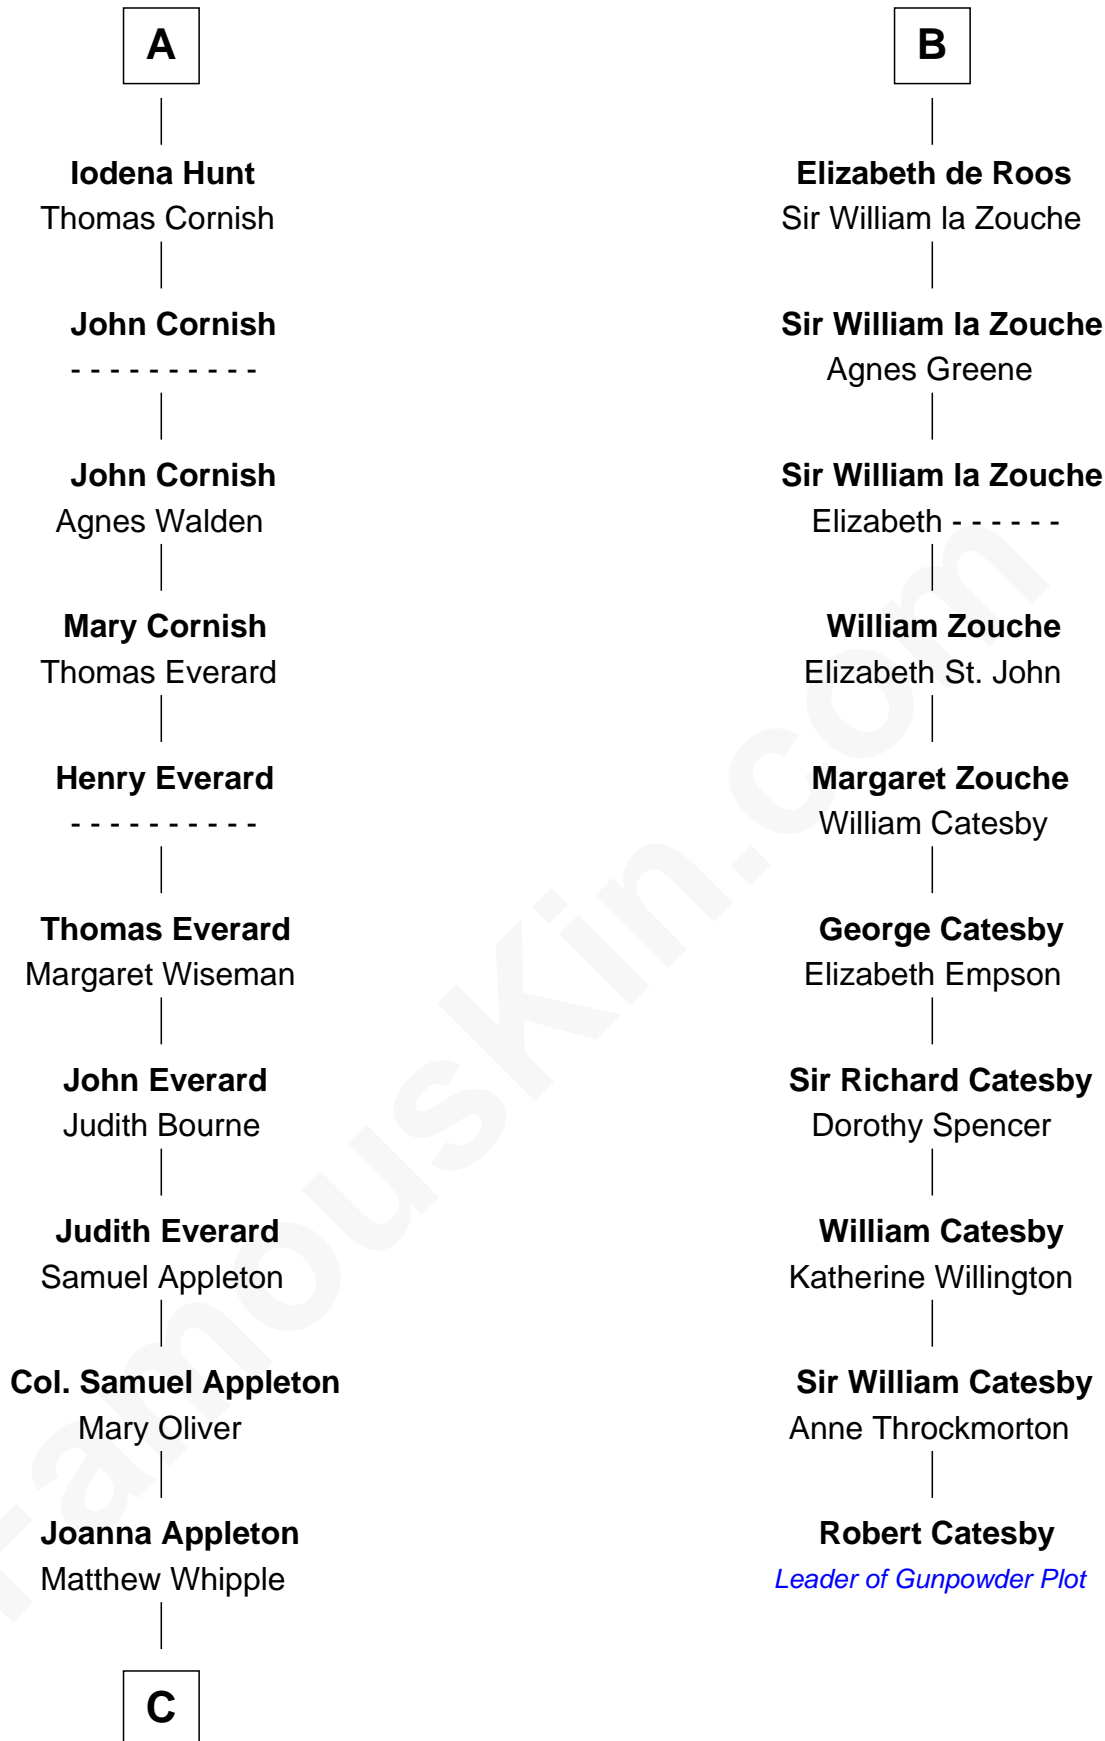

FamousKin.com
Relationship Chart of
James Russell Lowell
American "Fireside" Poet

16th cousin 5 times removed of

Robert Catesby
Leader of Gunpowder Plot

C

William Whipple

Mary Cutts

Mary Whipple

Robert Traill