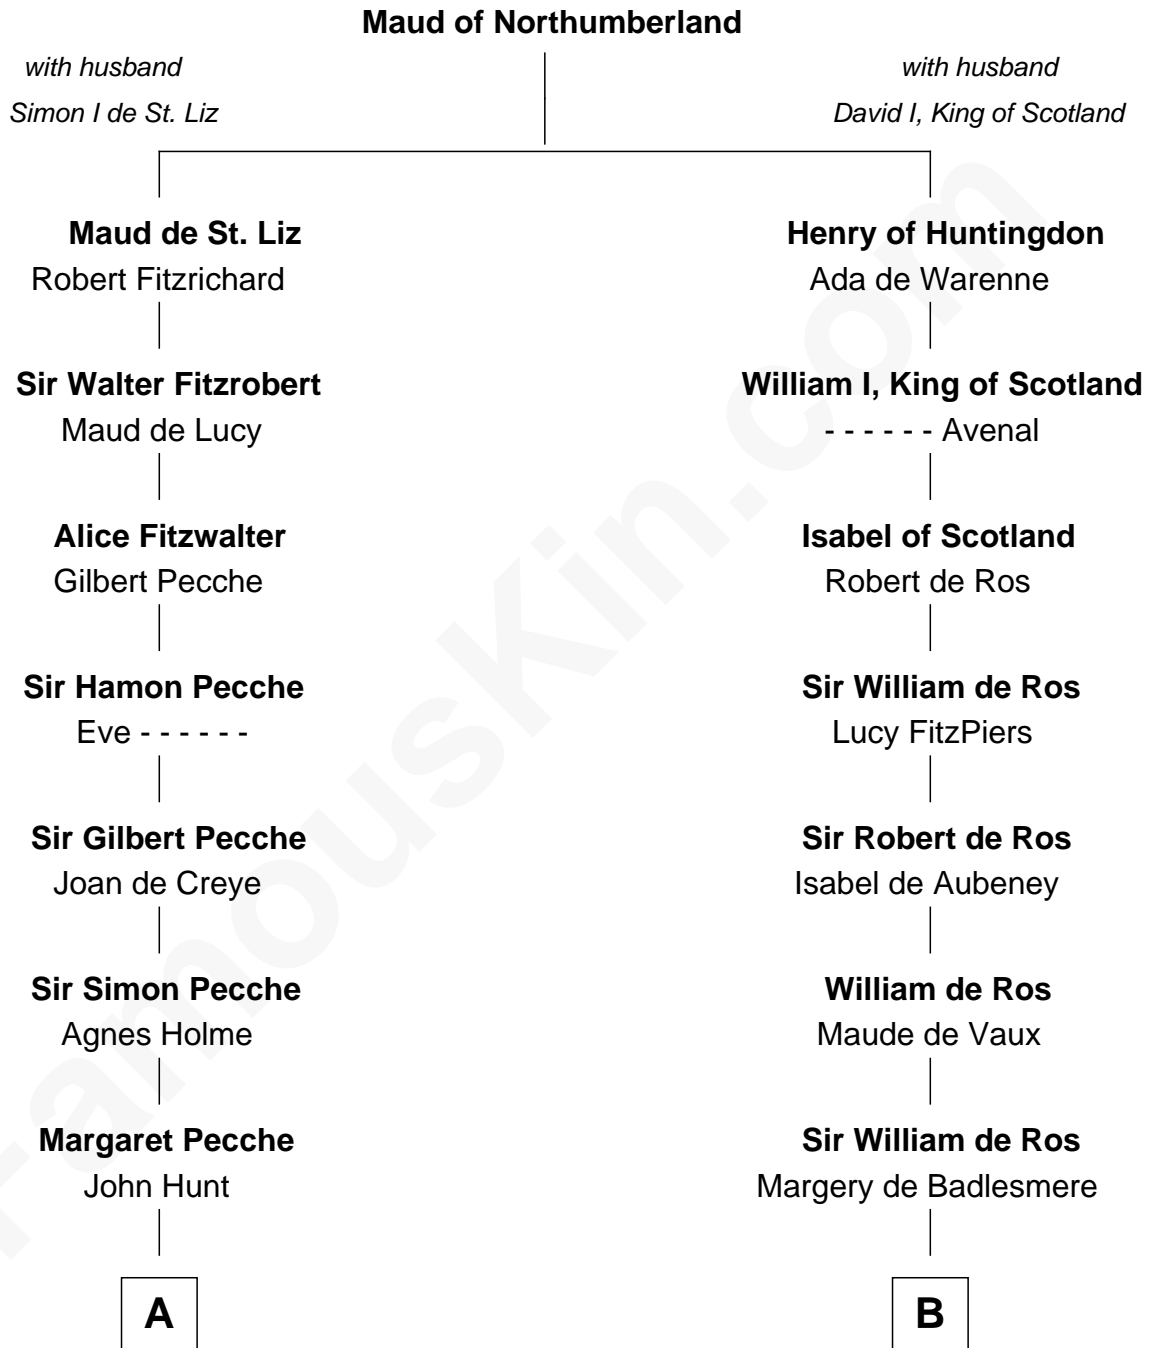

**FamousKin.com**  
**Relationship Chart of**  
**James Russell Lowell**  
*American "Fireside" Poet*

16th cousin 5 times removed of

**Robert Catesby**  
*Leader of Gunpowder Plot*

**C**

William Whipple

Mary Cutts