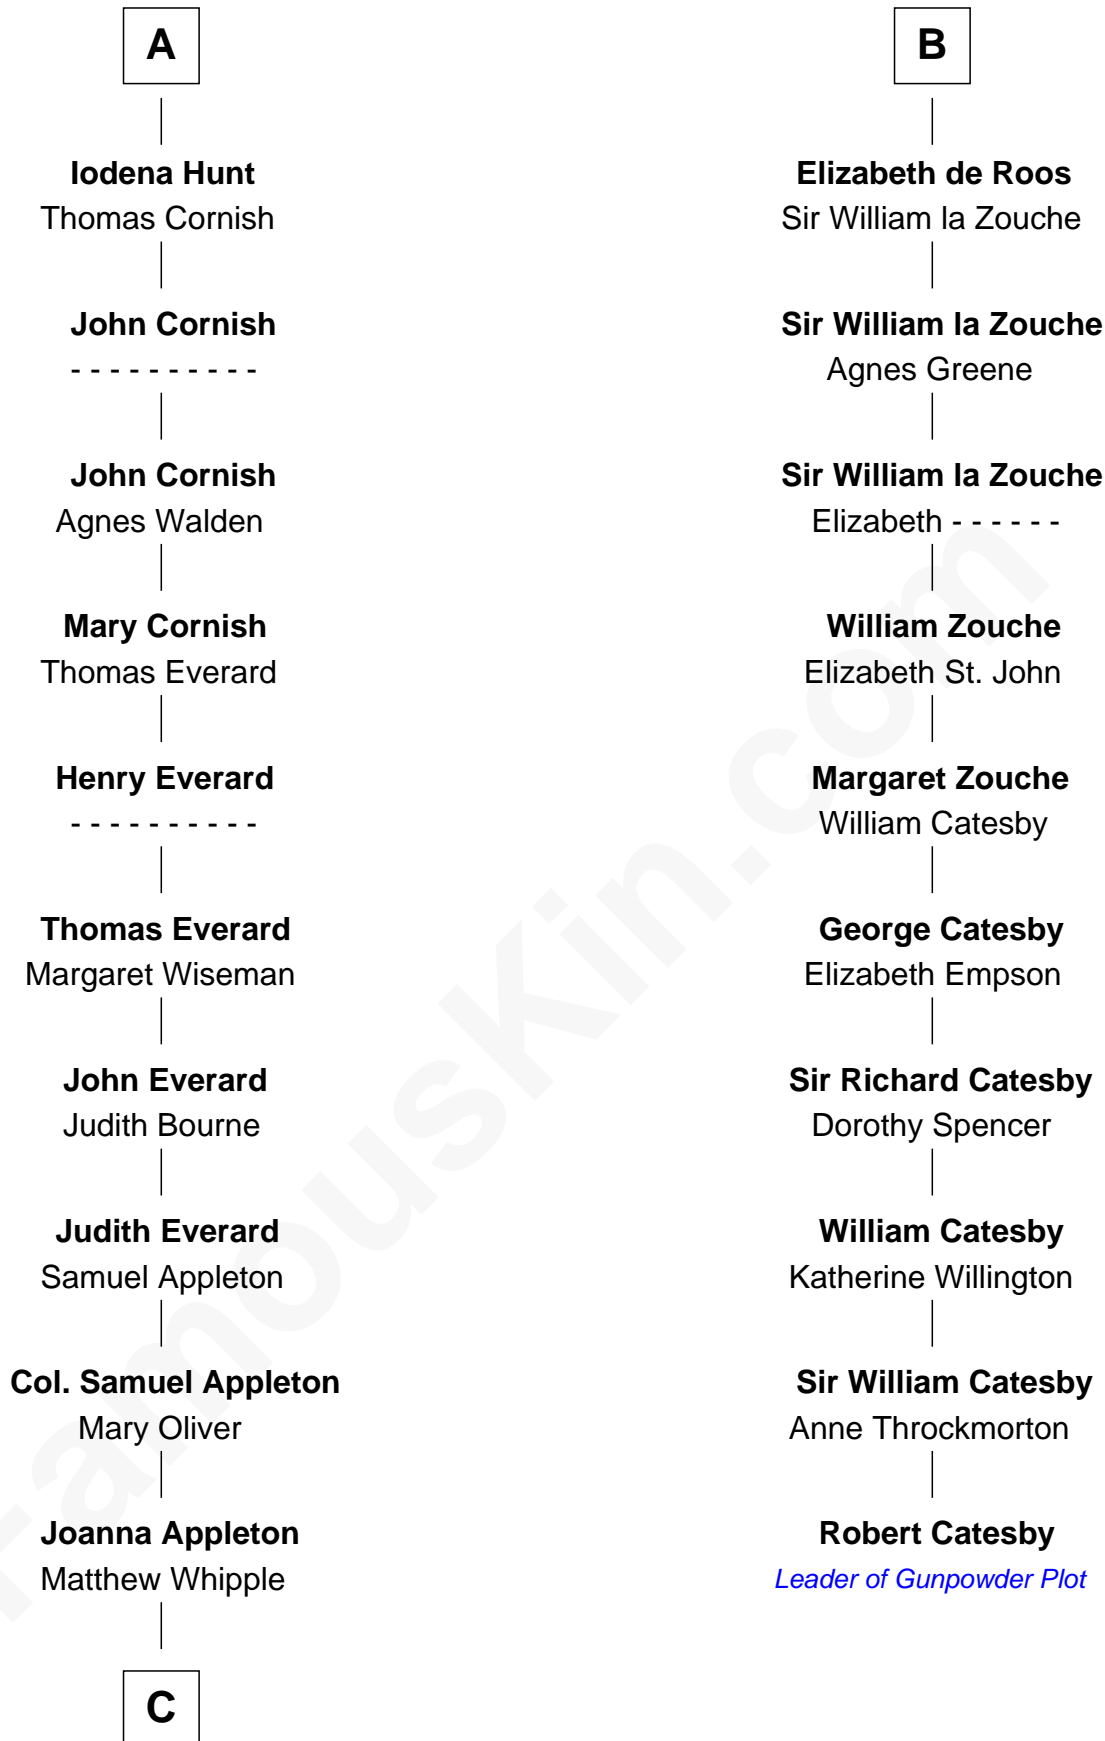

**FamousKin.com**  
**Relationship Chart of**  
**James Russell Lowell**  
*American "Fireside" Poet*

16th cousin 5 times removed of

**Robert Catesby**  
*Leader of Gunpowder Plot*

**C**

William Whipple

Mary Cutts