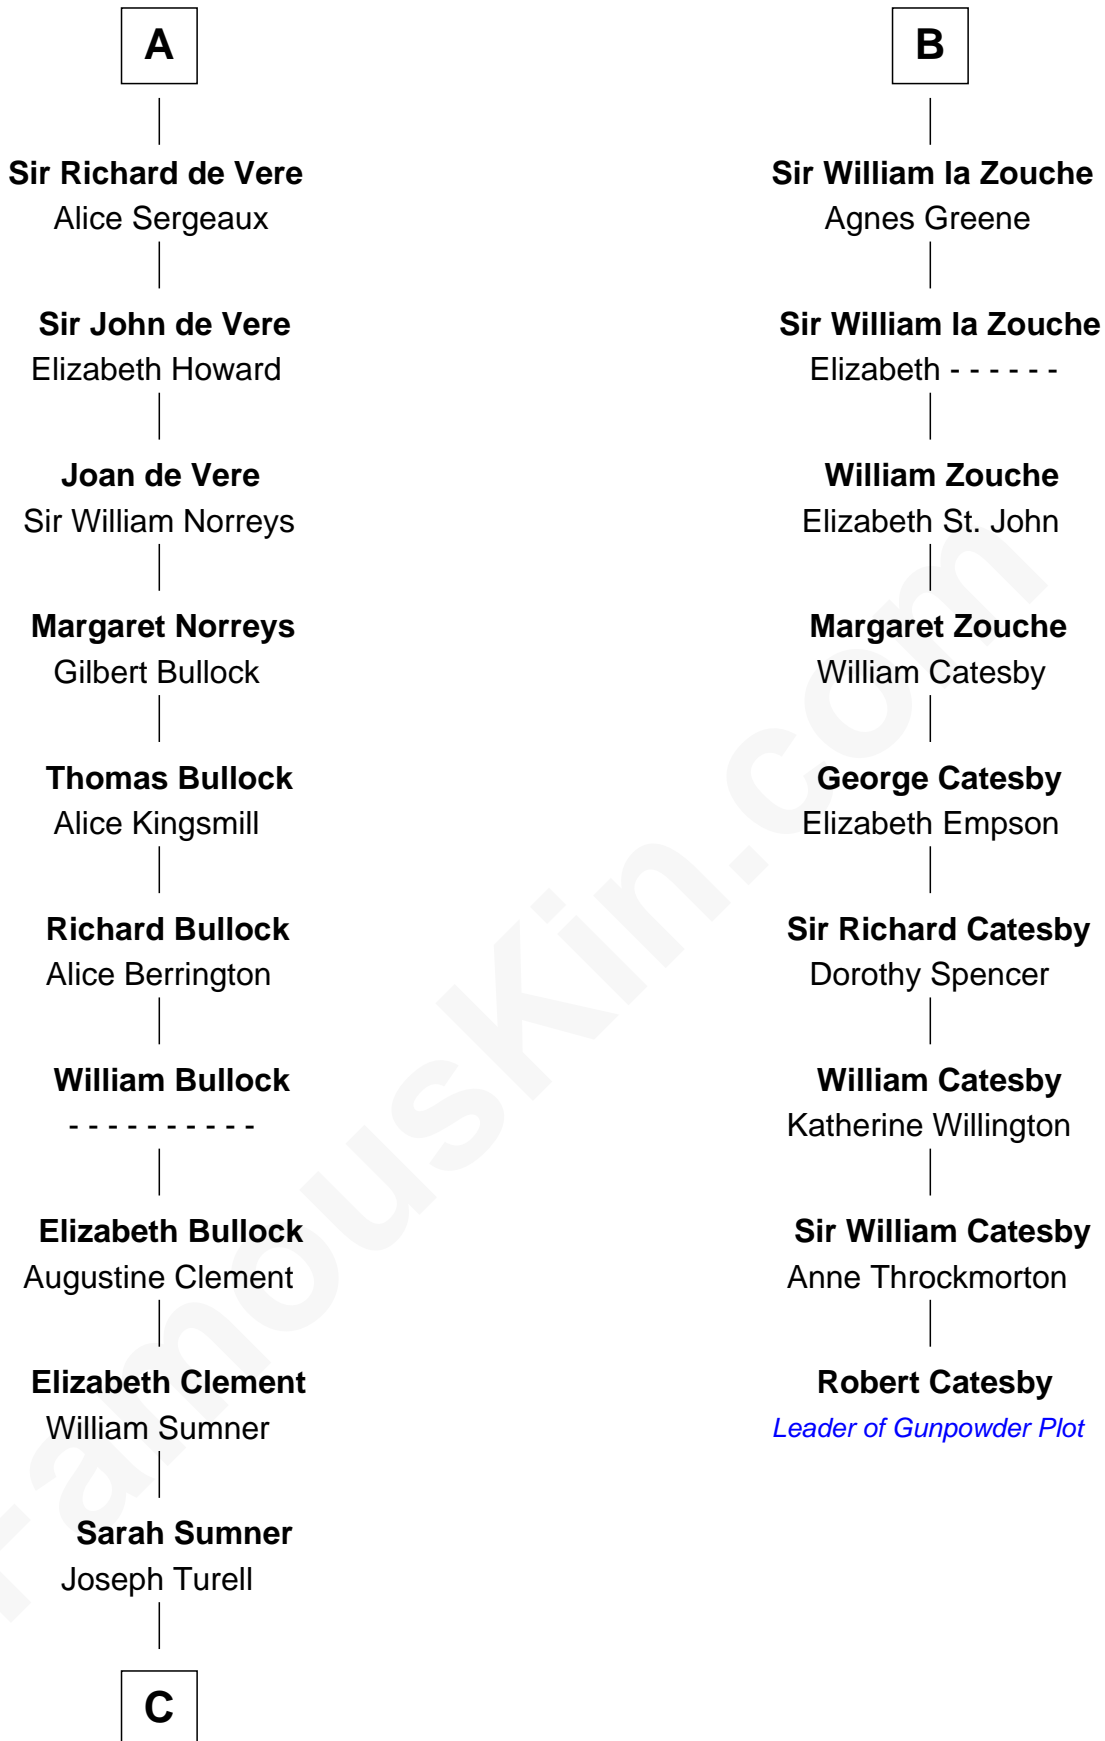

FamousKin.com
Relationship Chart of
James Russell Lowell
American "Fireside" Poet

15th cousin 6 times removed of

Robert Catesby
Leader of Gunpowder Plot

Robert de Bermingham

C

—
Sarah Turell
Noah Champney

—
Sarah Champney
Rev. John Lowell