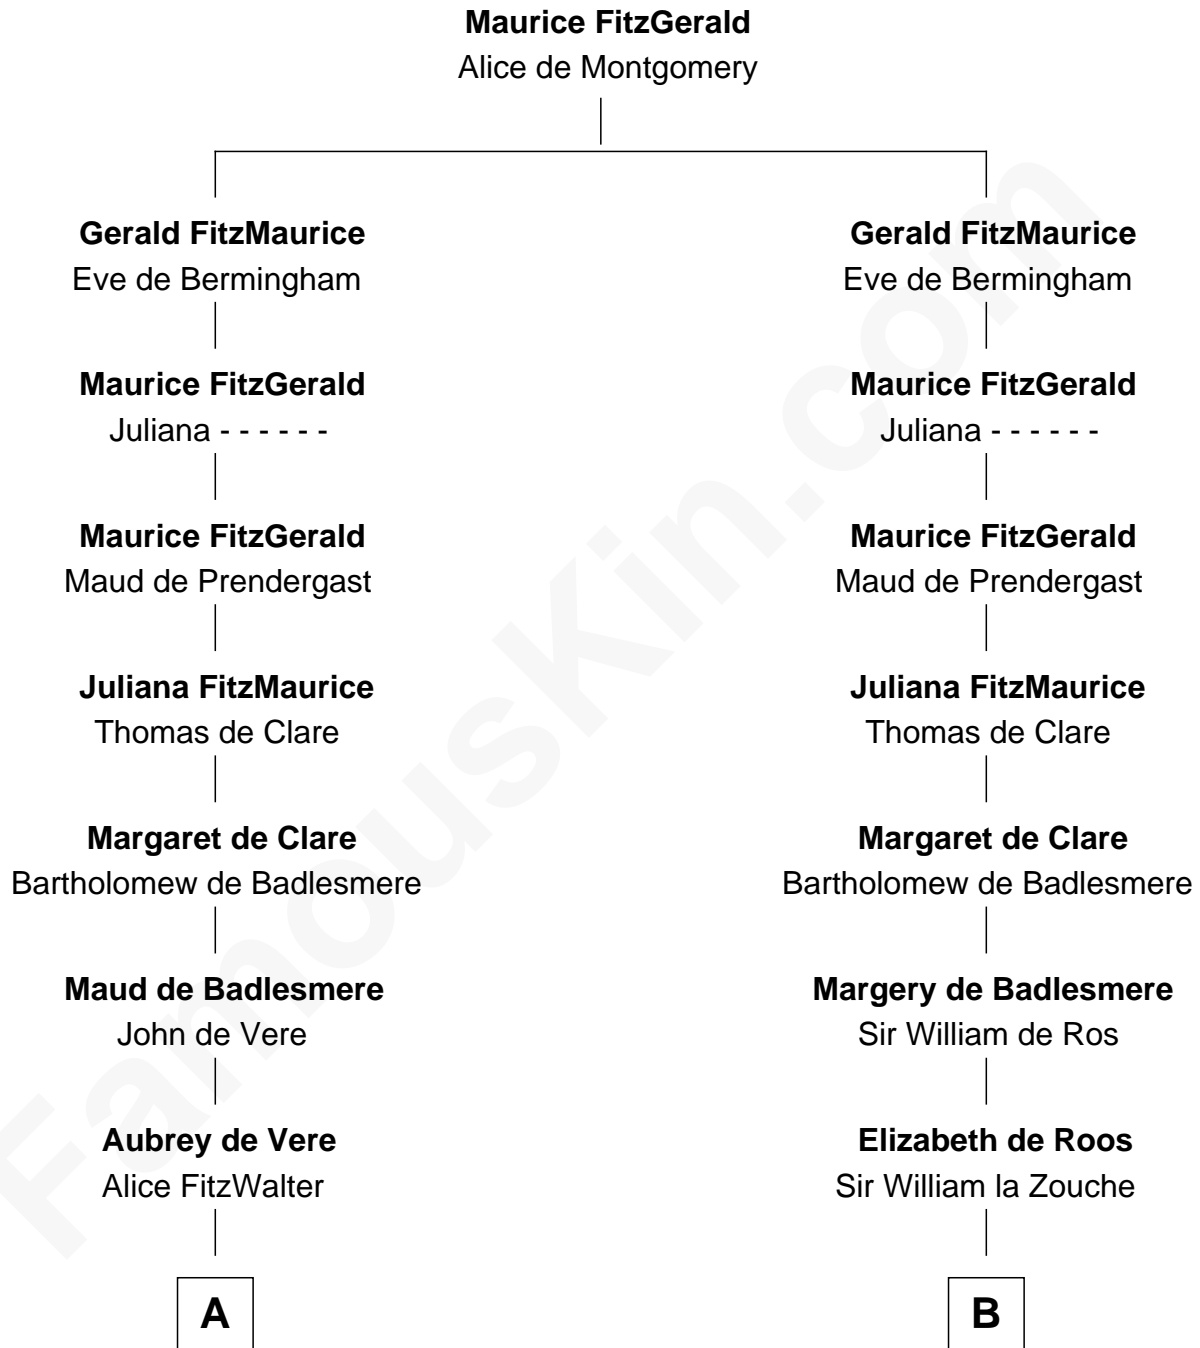

FamousKin.com
Relationship Chart of
James Russell Lowell
American "Fireside" Poet

15th cousin 6 times removed of

Robert Catesby
Leader of Gunpowder Plot

C

—
Sarah Turell
Noah Champney

—
Sarah Champney
Rev. John Lowell

—
John Lowell
Rebecca Russell

—
Rev. Charles Lowell
Harriet Brackett Spence

—
James Russell Lowell
American "Fireside" Poet

FamousKin.com