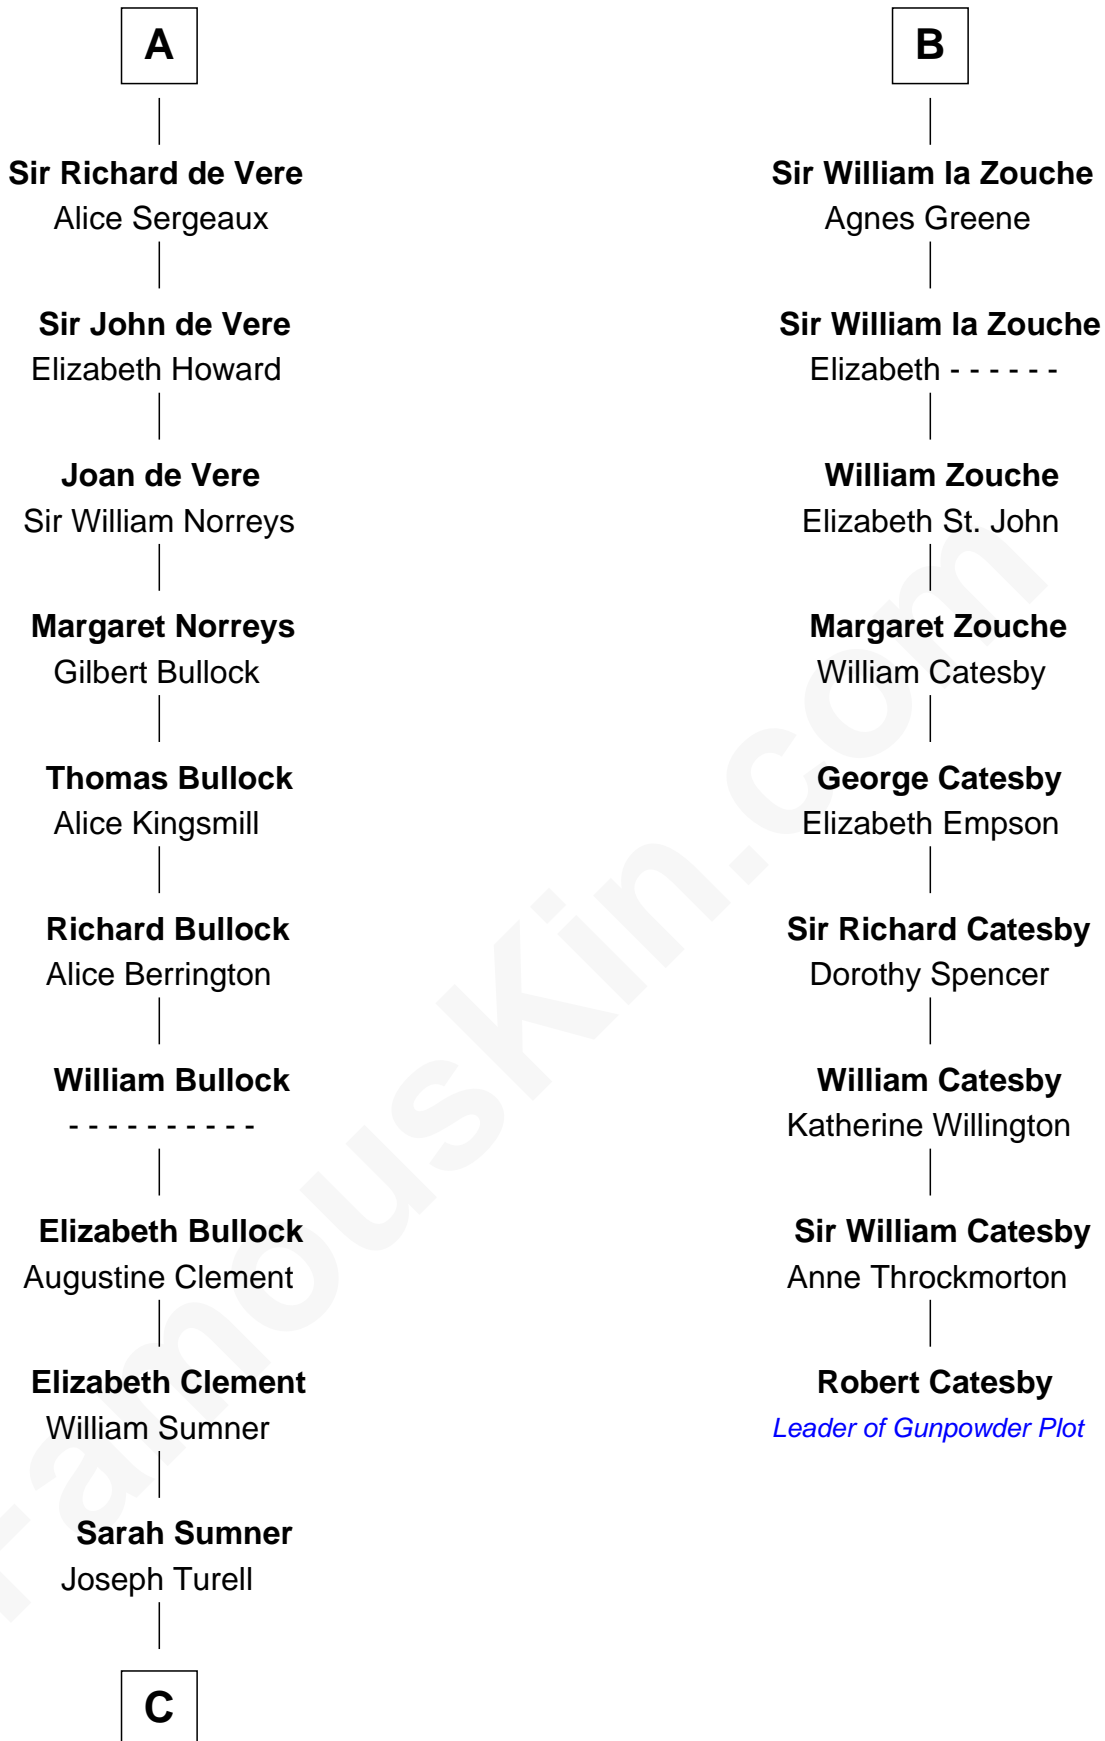

FamousKin.com
Relationship Chart of
James Russell Lowell
American "Fireside" Poet

15th cousin 6 times removed of

Robert Catesby
Leader of Gunpowder Plot

C

—
Sarah Turell
Noah Champney

—
Sarah Champney
Rev. John Lowell