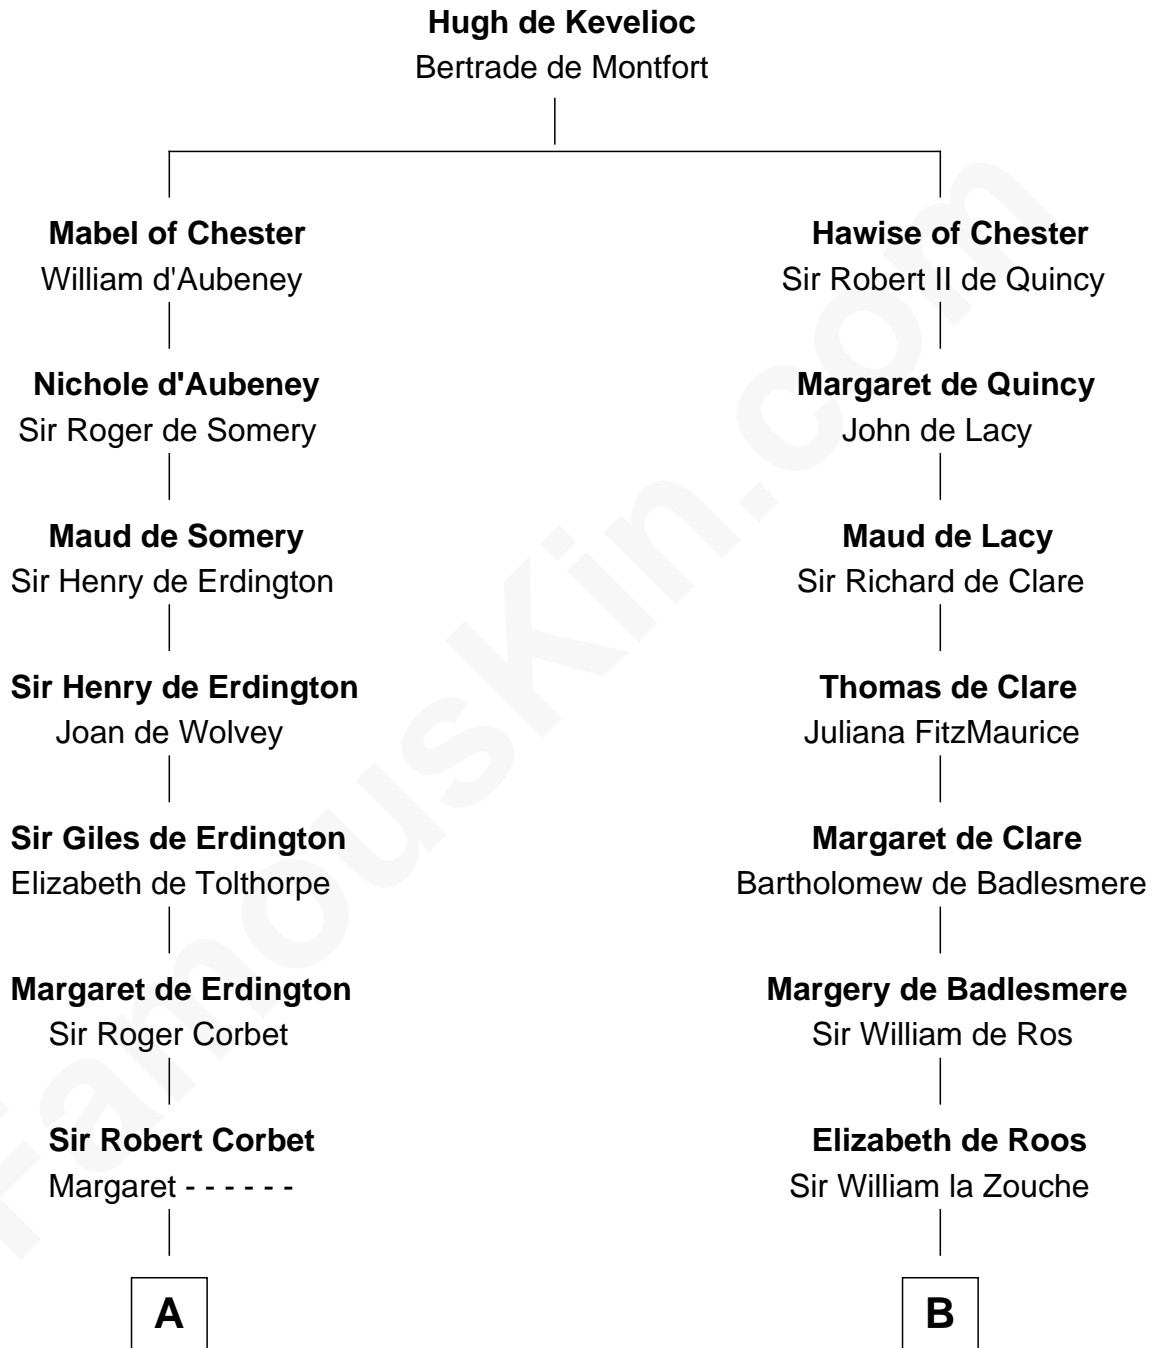

FamousKin.com
Relationship Chart of
James Russell Lowell
American "Fireside" Poet

15th cousin 5 times removed of

Robert Catesby
Leader of Gunpowder Plot

C

James Russell
Katharine Graves

Rebecca Russell
John Lowell

Rev. Charles Lowell
Harriet Brackett Spence

James Russell Lowell
American "Fireside" Poet

FamousKin.com