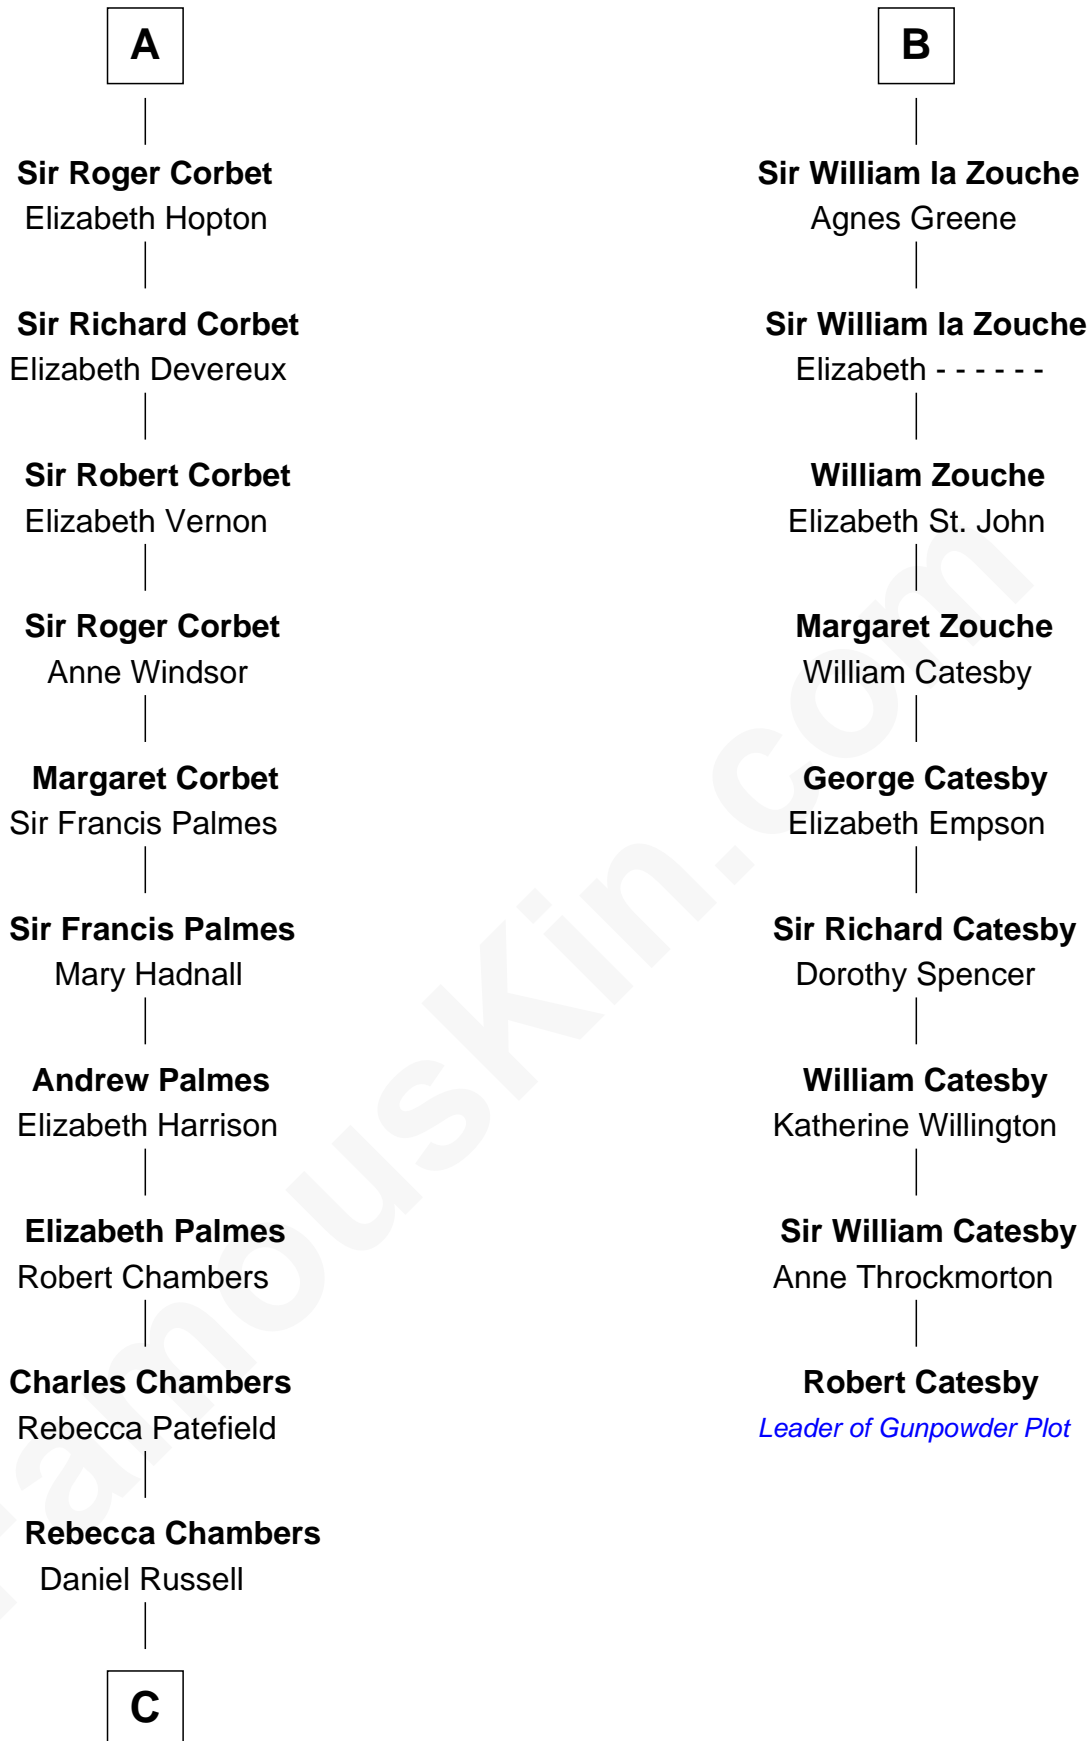

FamousKin.com
Relationship Chart of
James Russell Lowell
American "Fireside" Poet

15th cousin 5 times removed of

Robert Catesby
Leader of Gunpowder Plot

C

James Russell
Katharine Graves

Rebecca Russell
John Lowell