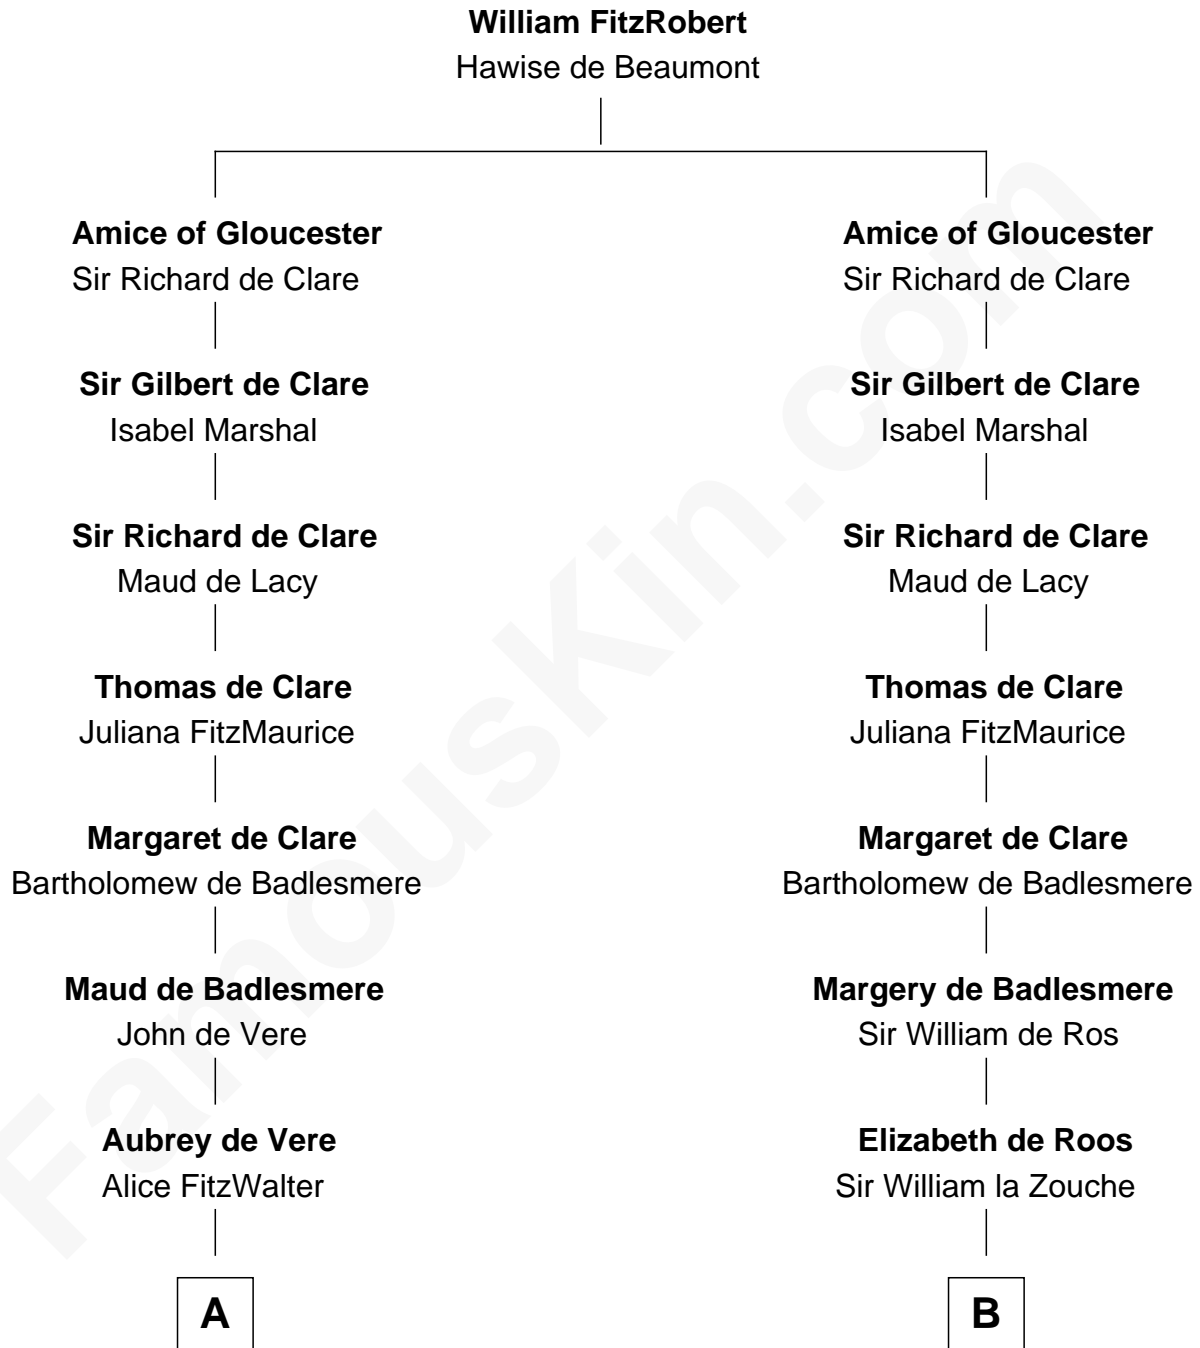

FamousKin.com
Relationship Chart of
James Russell Lowell
American "Fireside" Poet

15th cousin 6 times removed of

Robert Catesby
Leader of Gunpowder Plot

C

—
Sarah Turell
Noah Champney

—
Sarah Champney
Rev. John Lowell

—
John Lowell
Rebecca Russell

—
Rev. Charles Lowell
Harriet Brackett Spence

—
James Russell Lowell
American "Fireside" Poet

FamousKin.com