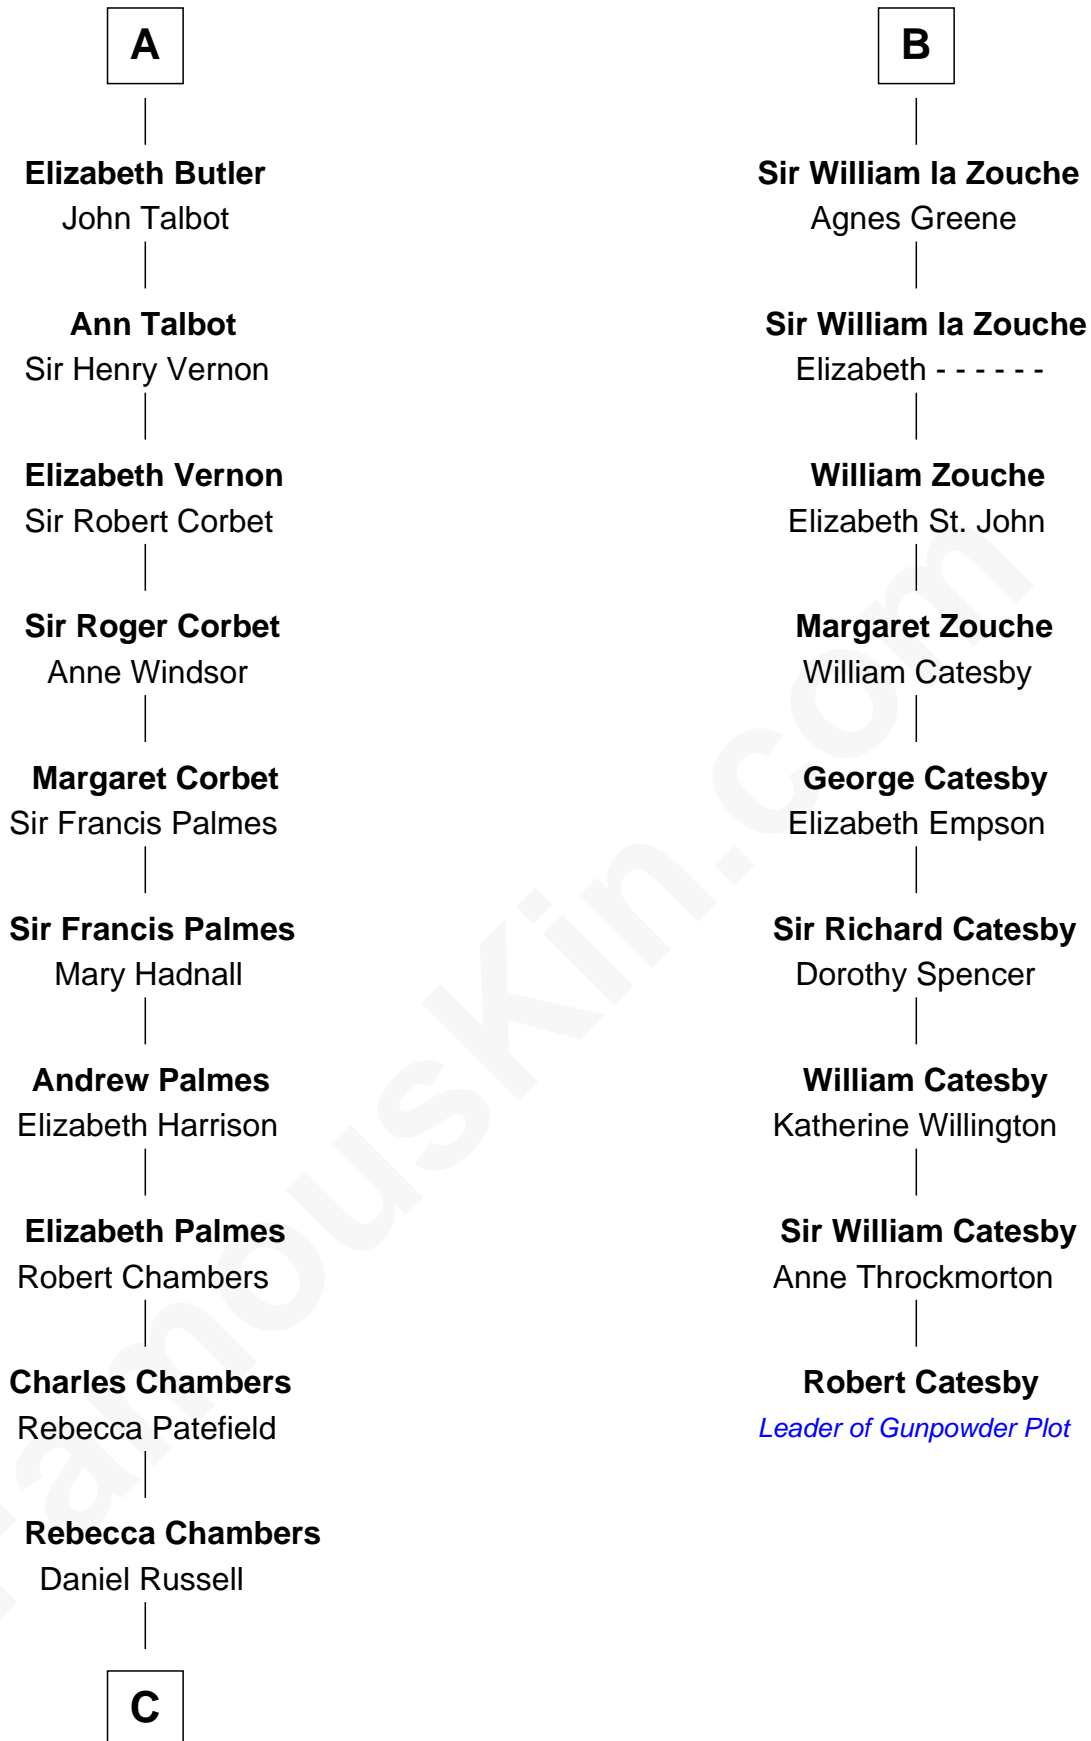

FamousKin.com
Relationship Chart of
James Russell Lowell
American "Fireside" Poet

15th cousin 5 times removed of

Robert Catesby
Leader of Gunpowder Plot

C

James Russell
Katharine Graves

Rebecca Russell
John Lowell