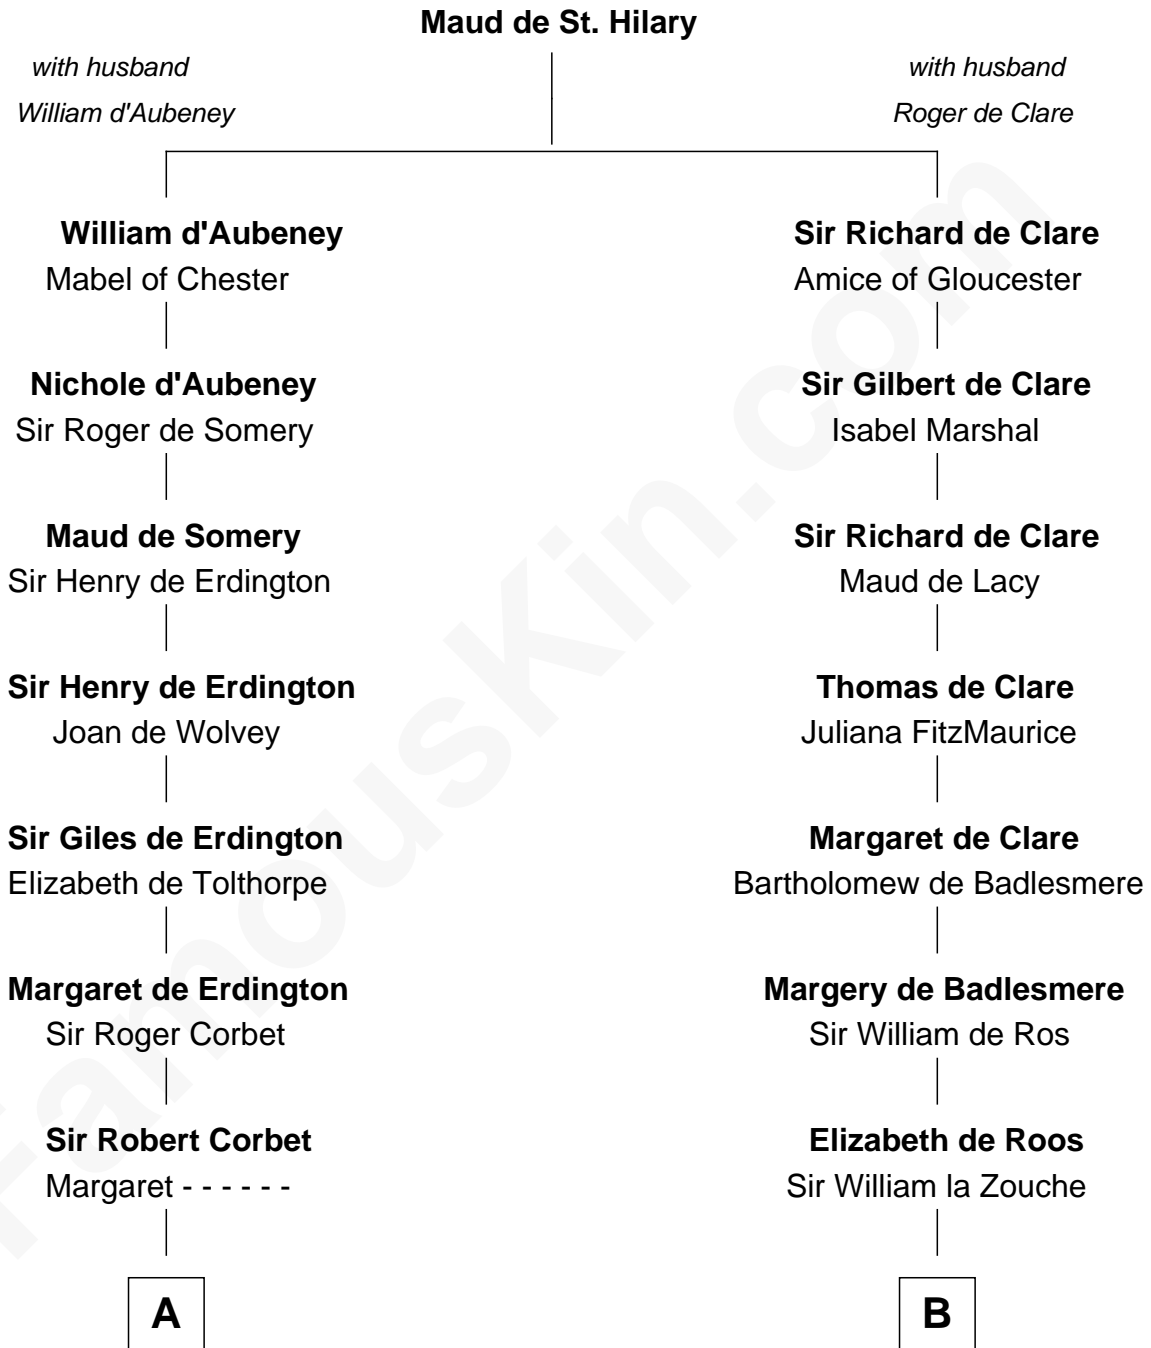

FamousKin.com
Relationship Chart of
James Russell Lowell
American "Fireside" Poet

15th cousin 5 times removed of
Robert Catesby
Leader of Gunpowder Plot

C

James Russell
Katharine Graves

Rebecca Russell
John Lowell