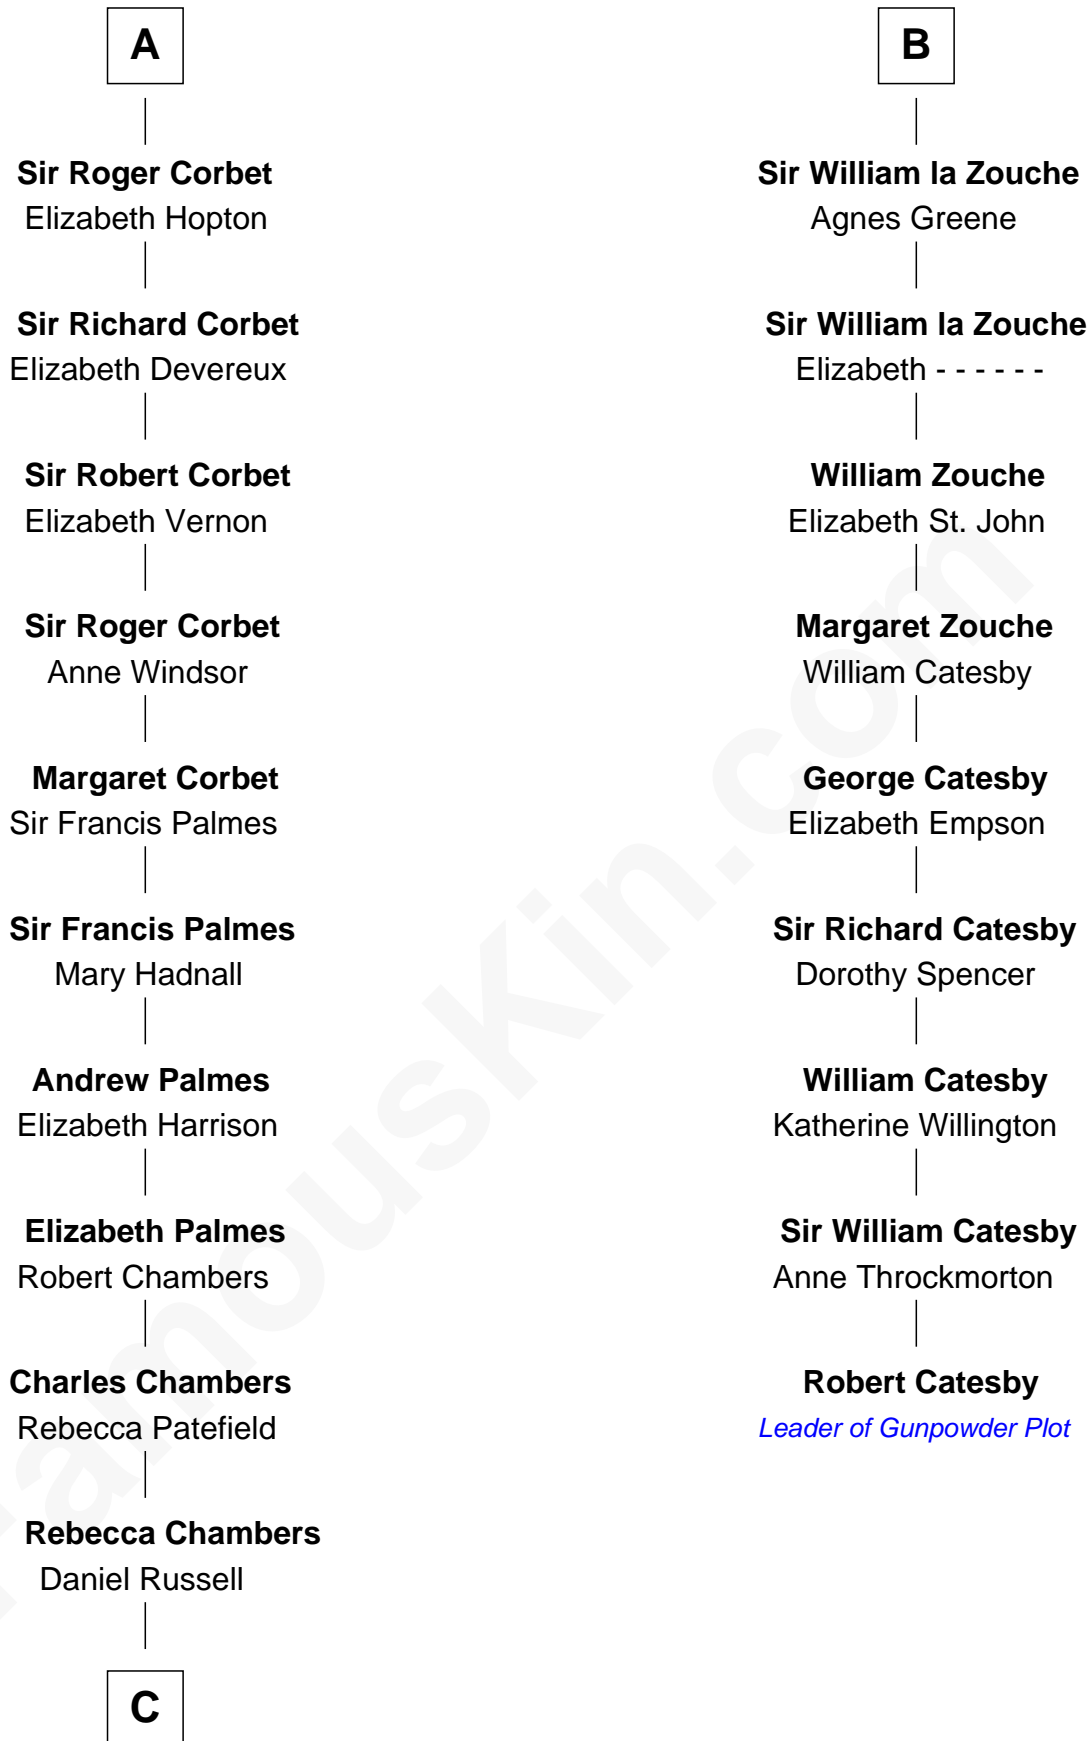

FamousKin.com
Relationship Chart of
James Russell Lowell
American "Fireside" Poet

15th cousin 5 times removed of
Robert Catesby
Leader of Gunpowder Plot

C

James Russell
Katharine Graves

Rebecca Russell
John Lowell