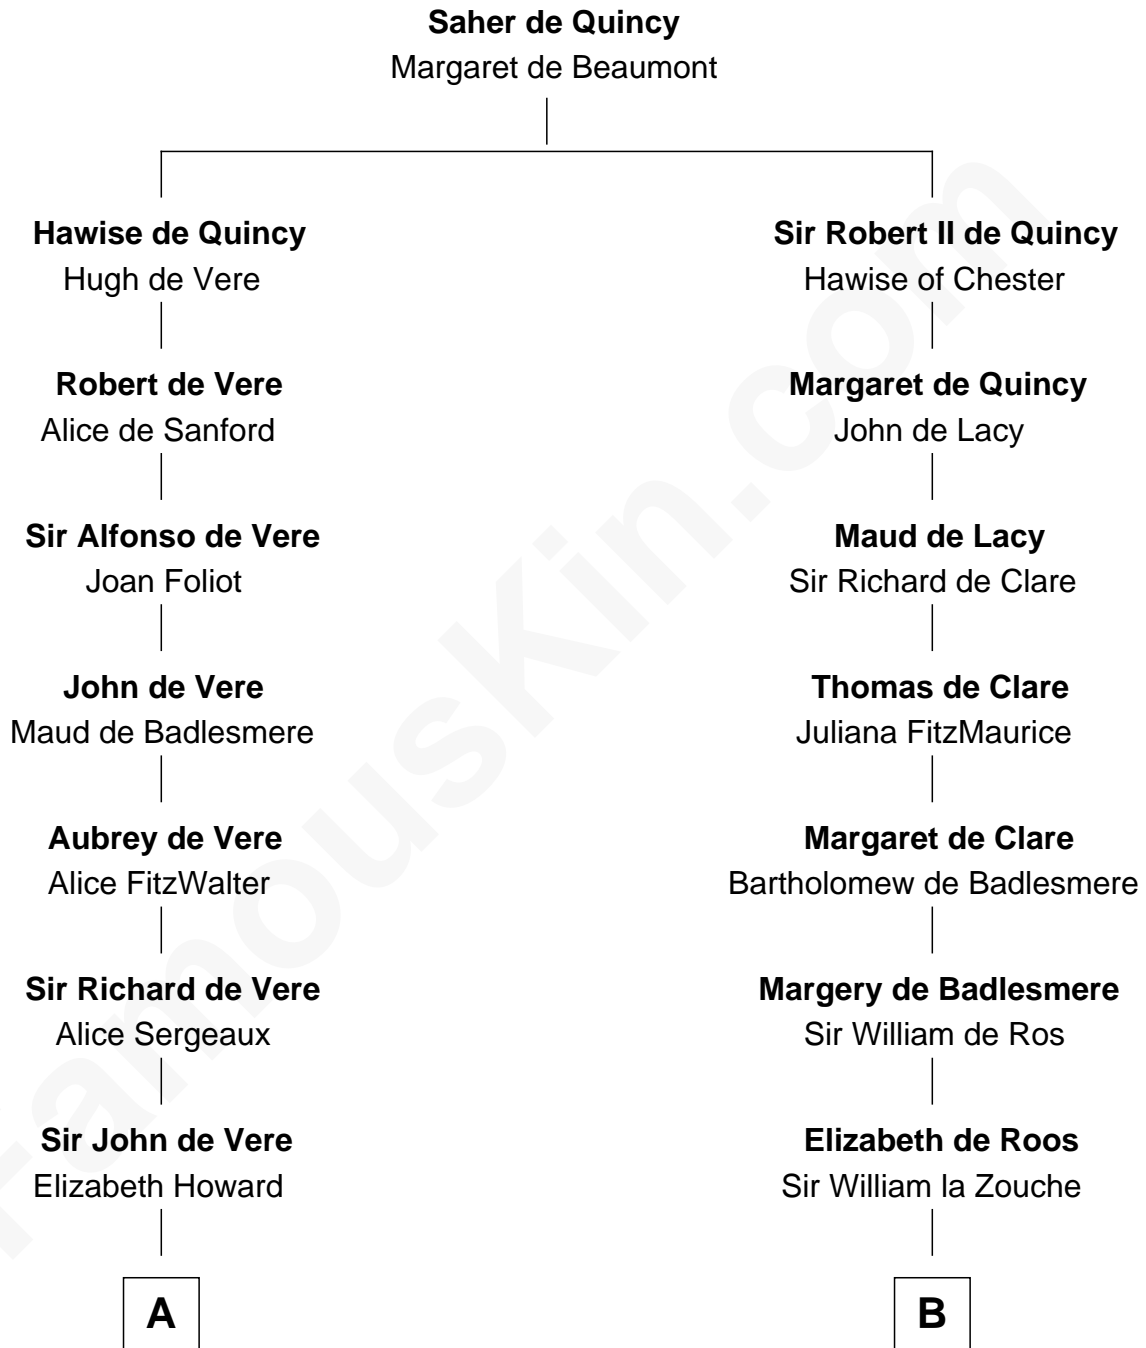

FamousKin.com
Relationship Chart of
James Russell Lowell
American "Fireside" Poet

15th cousin 4 times removed of

Robert Catesby
Leader of Gunpowder Plot

C

—
John Lowell

Rebecca Russell

—
Rev. Charles Lowell

Harriet Brackett Spence

—
James Russell Lowell

American "Fireside" Poet

FamousKin.com