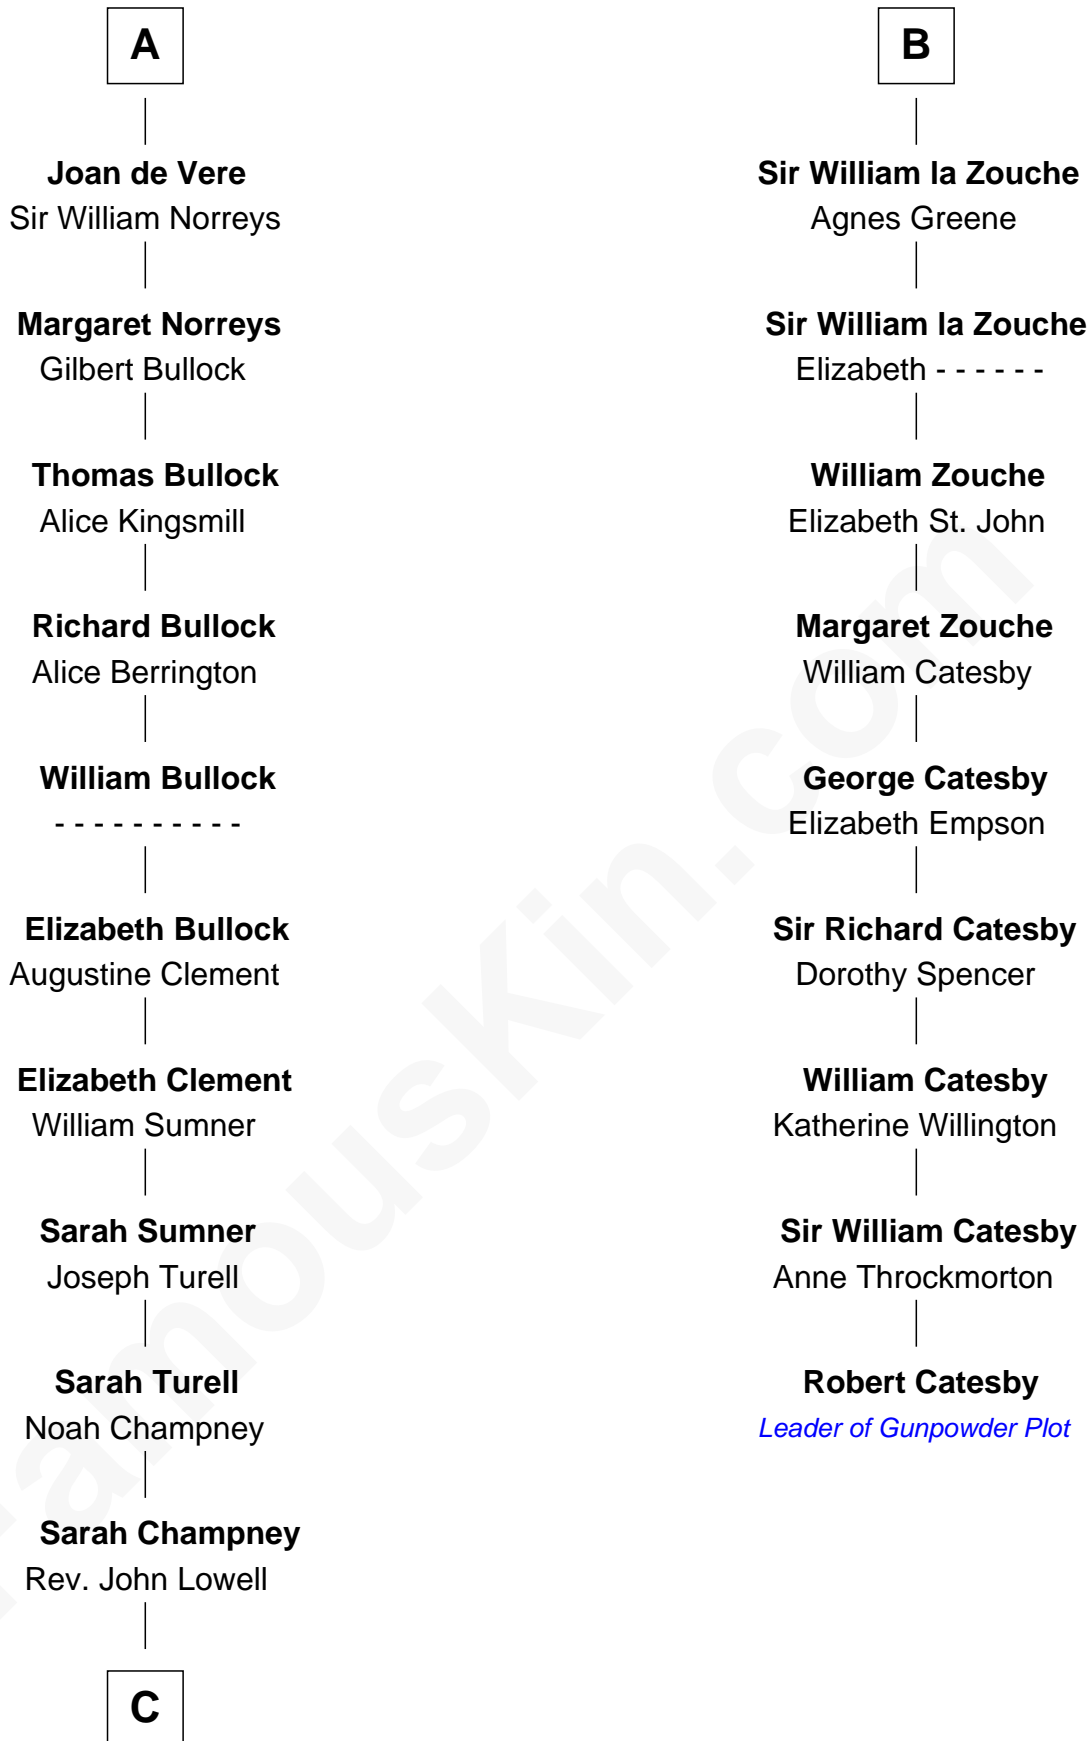

FamousKin.com
Relationship Chart of
James Russell Lowell
American "Fireside" Poet

15th cousin 4 times removed of

Robert Catesby
Leader of Gunpowder Plot

C

—
John Lowell

Rebecca Russell

—
Rev. Charles Lowell

Harriet Brackett Spence

—
James Russell Lowell

American "Fireside" Poet

FamousKin.com