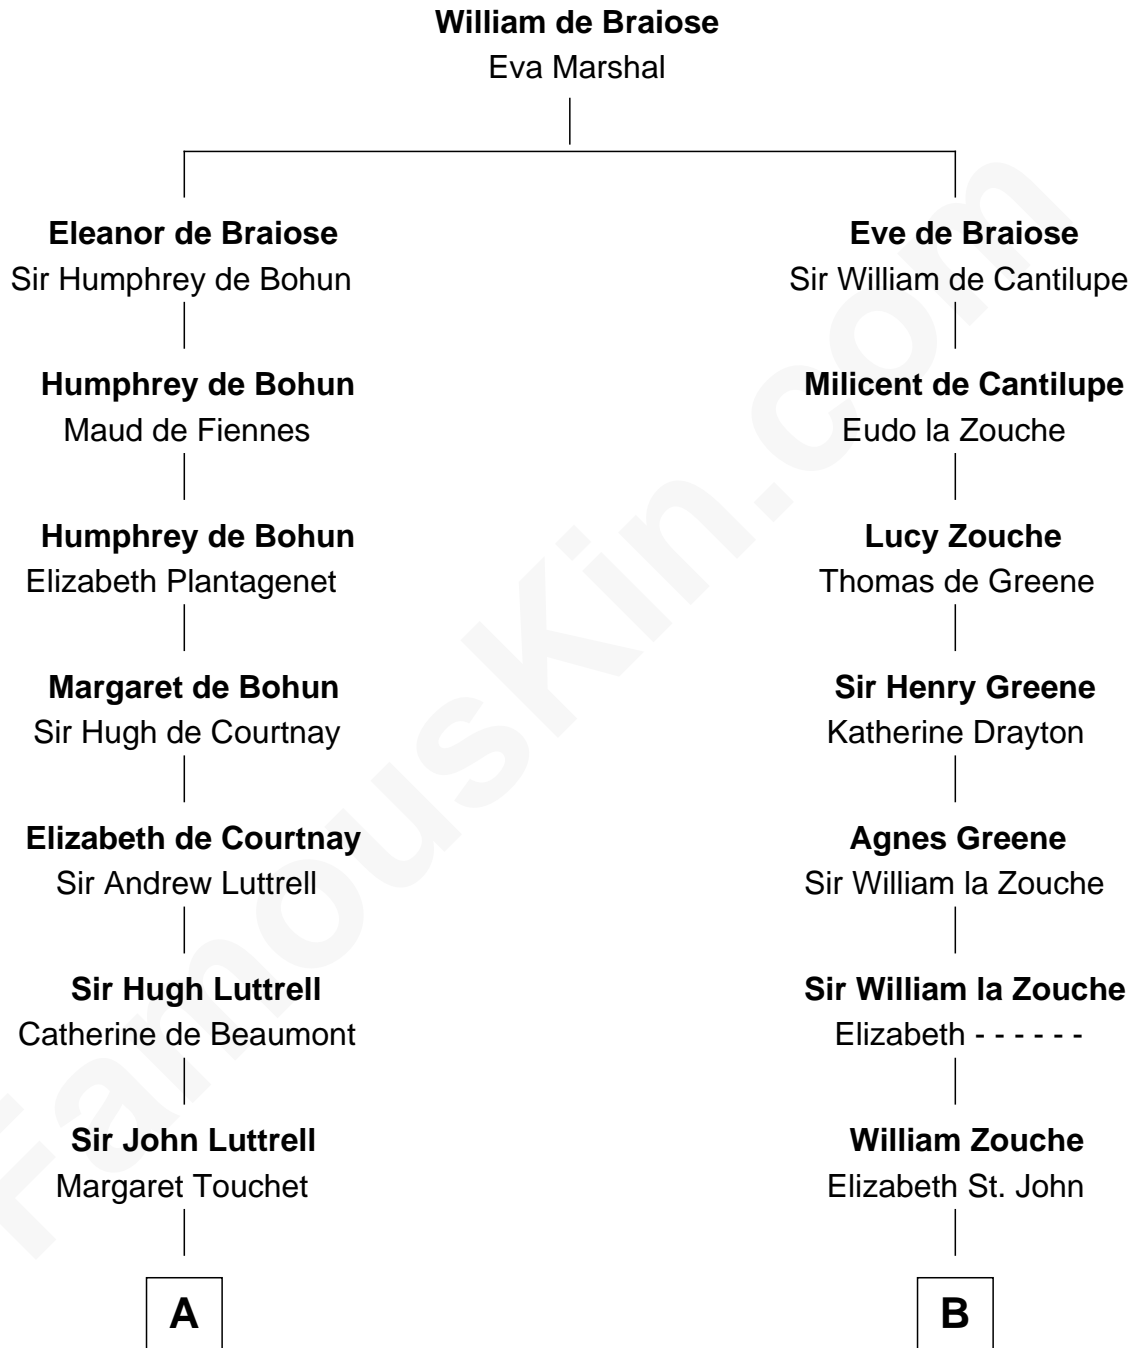

FamousKin.com
Relationship Chart of
James Russell Lowell
American "Fireside" Poet

12th cousin 7 times removed of

Robert Catesby
Leader of Gunpowder Plot

C

—
John Lowell

Rebecca Russell

—
Rev. Charles Lowell

Harriet Brackett Spence

—
James Russell Lowell

American "Fireside" Poet

FamousKin.com