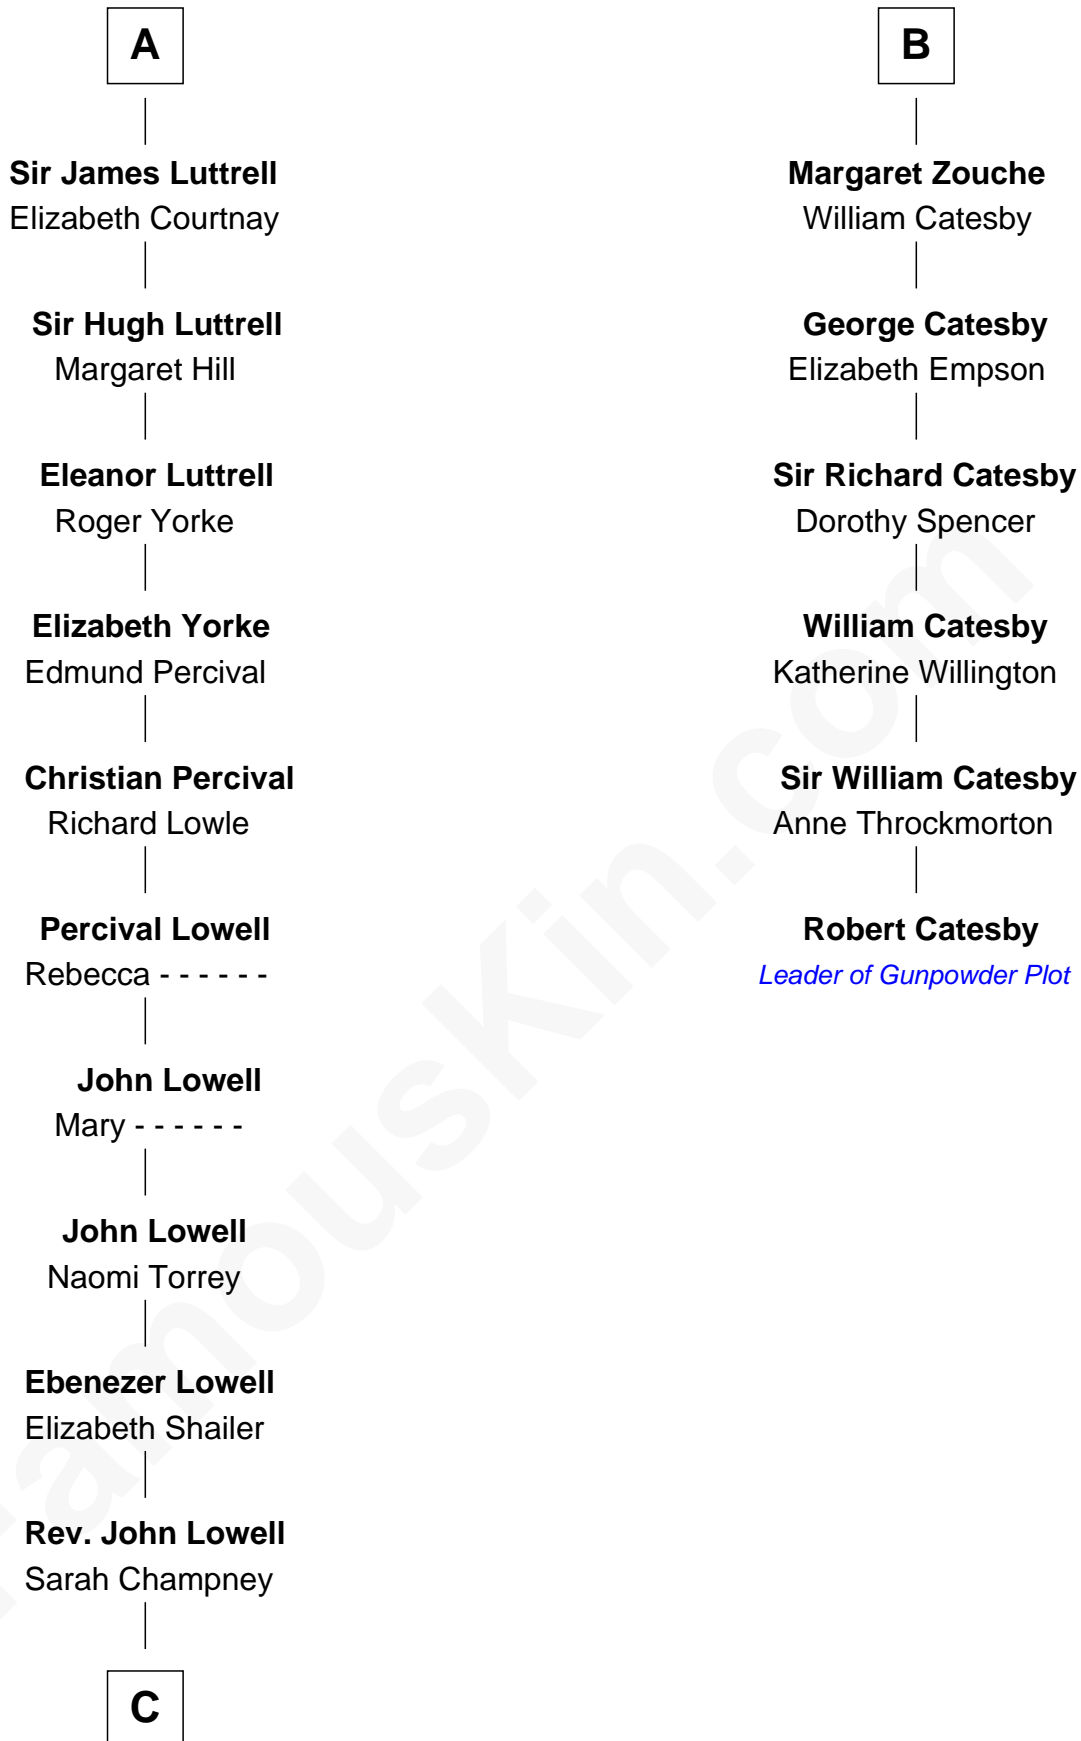

FamousKin.com
Relationship Chart of
James Russell Lowell
American "Fireside" Poet

12th cousin 7 times removed of

Robert Catesby
Leader of Gunpowder Plot

C

—
John Lowell

Rebecca Russell

—
Rev. Charles Lowell

Harriet Brackett Spence

—
James Russell Lowell

American "Fireside" Poet

FamousKin.com