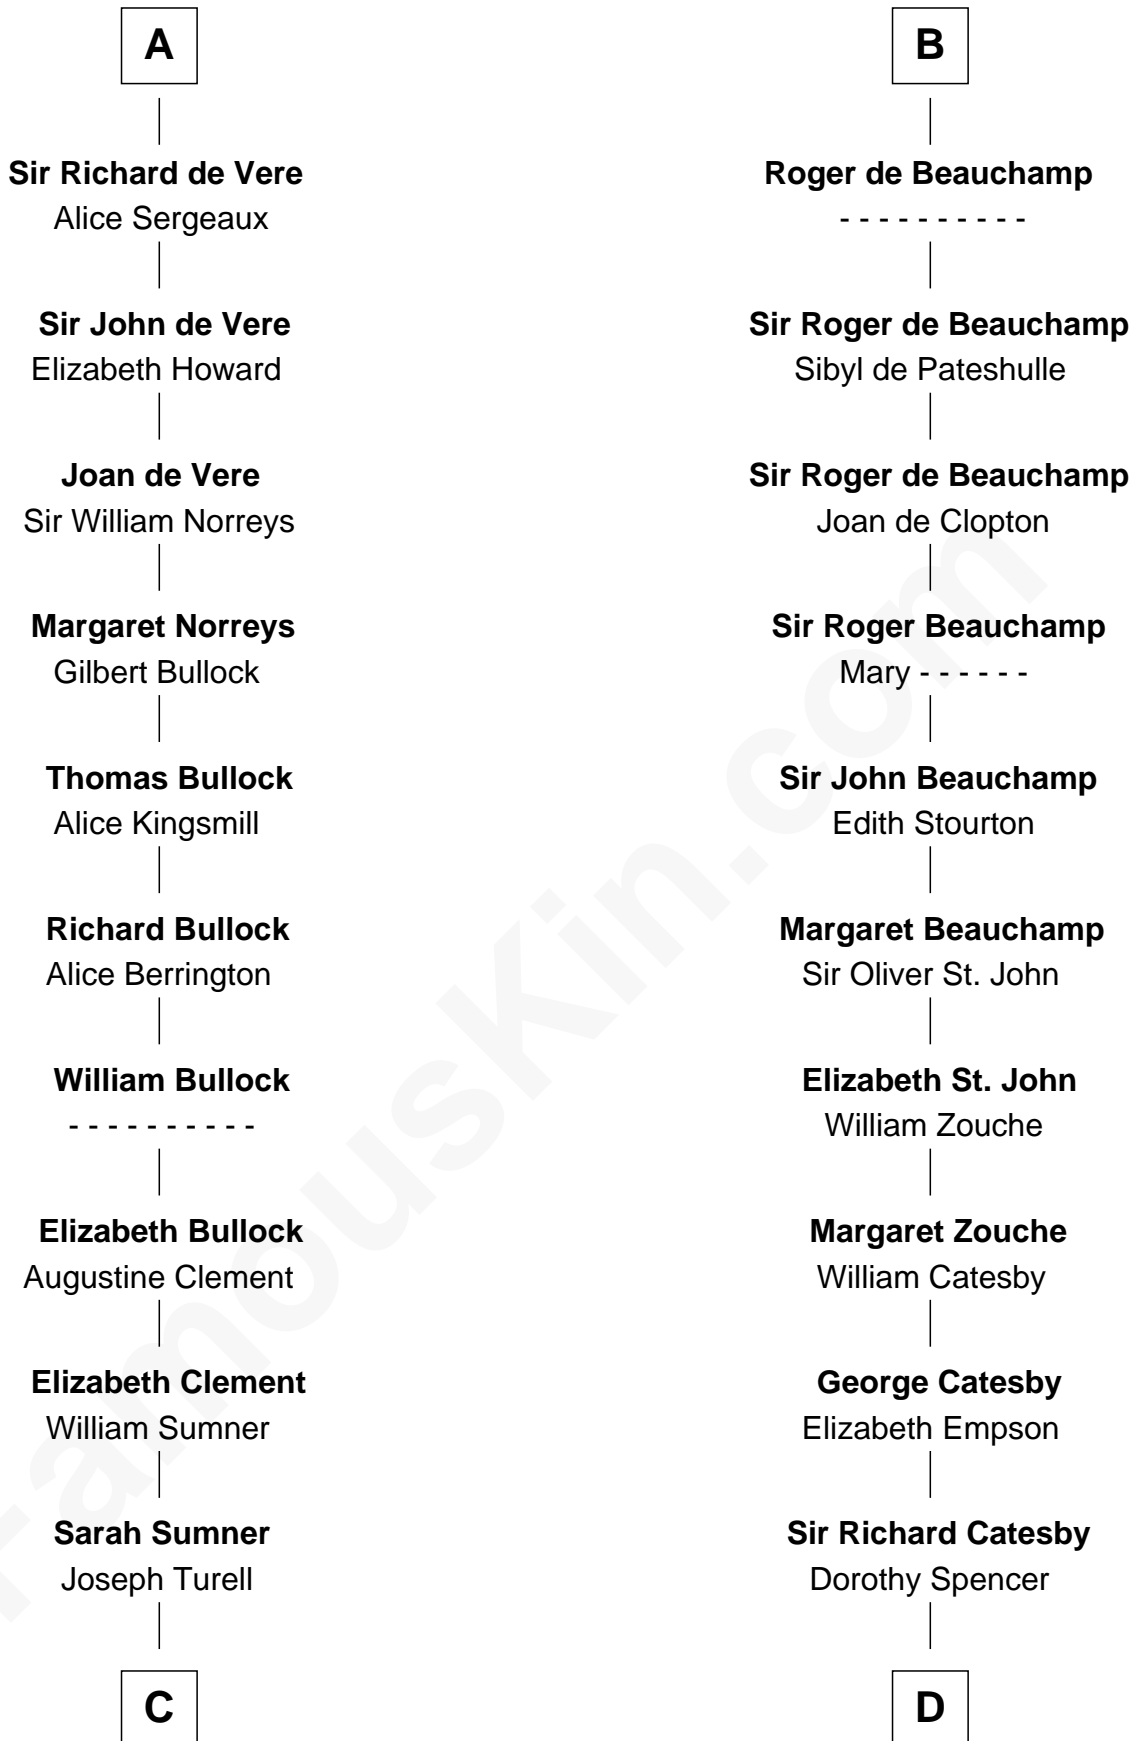

FamousKin.com
Relationship Chart of
James Russell Lowell
American "Fireside" Poet

19th cousin 2 times removed of

Robert Catesby
Leader of Gunpowder Plot

C

Sarah Turell
Noah Champney

Sarah Champney
Rev. John Lowell

John Lowell
Rebecca Russell

Rev. Charles Lowell
Harriet Brackett Spence

James Russell Lowell
American "Fireside" Poet

D

William Catesby
Katherine Willington

Sir William Catesby
Anne Throckmorton

Robert Catesby
Leader of Gunpowder Plot