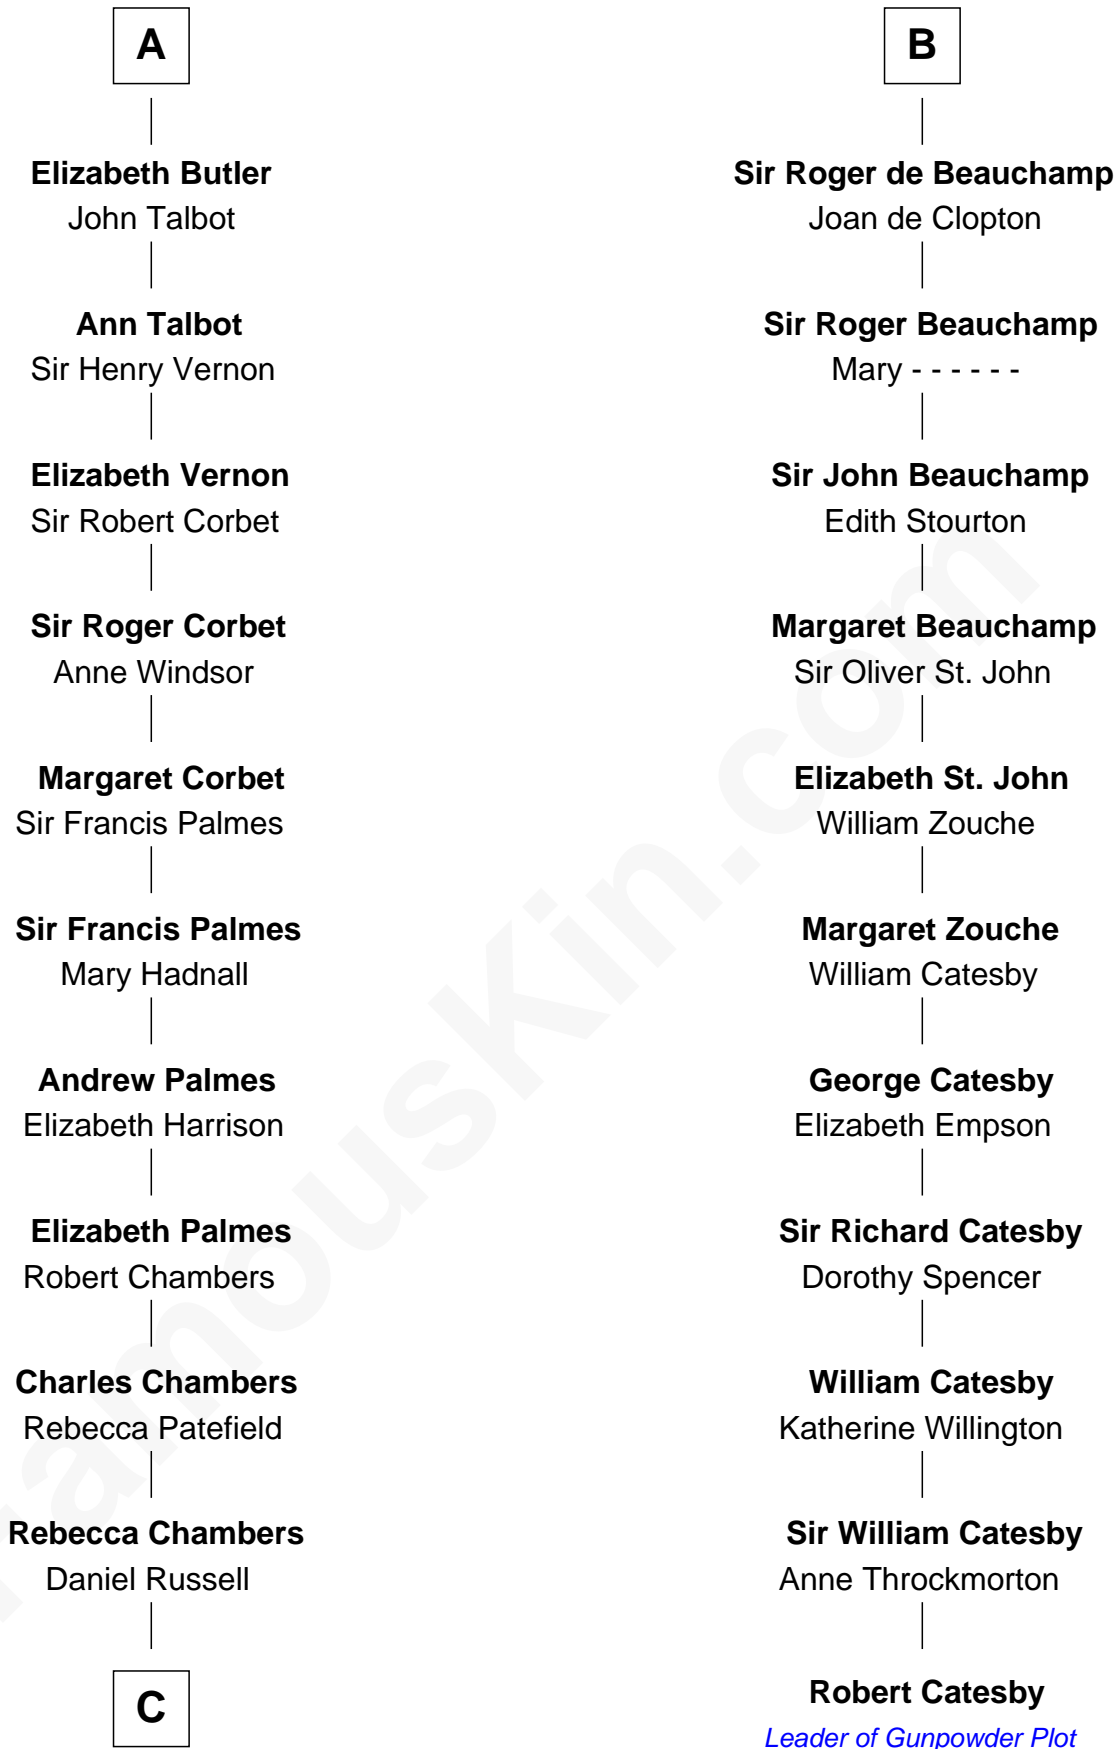

**FamousKin.com**  
**Relationship Chart of**  
**James Russell Lowell**  
*American "Fireside" Poet*

17th cousin 3 times removed of

**Robert Catesby**  
*Leader of Gunpowder Plot*

**C**

James Russell  
Katharine Graves