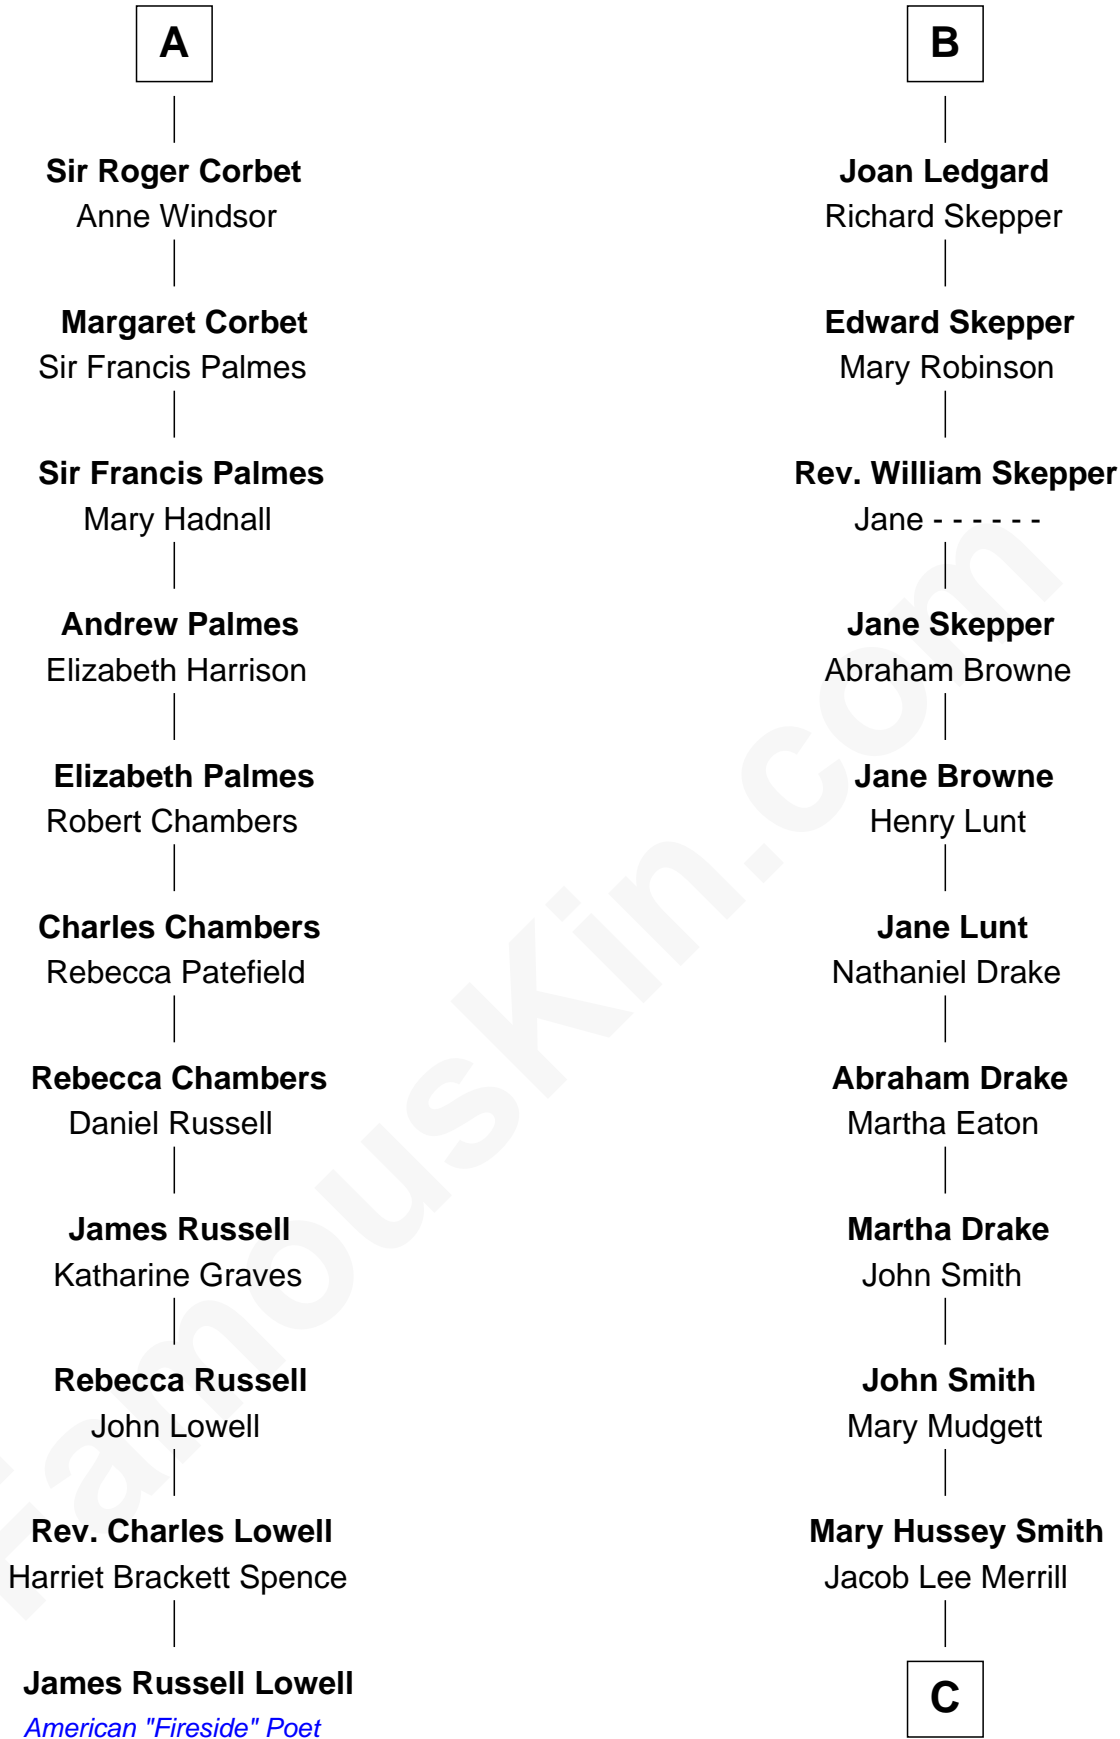

**FamousKin.com**  
**Relationship Chart of**  
**James Russell Lowell**  
*American "Fireside" Poet*

17th cousin 4 times removed of

**Meghan Markle**  
*Duchess of Sussex, TV Actress*

**C**

**George David Merrill**

Mary Bird

**Gertrude May Merrill**

Fred George Sanders

**Doris Mary Rita Sanders**

Gordon Arnold Markle

**Thomas Wayne Markle**

Doria Loyce Ragland

**Meghan Markle**