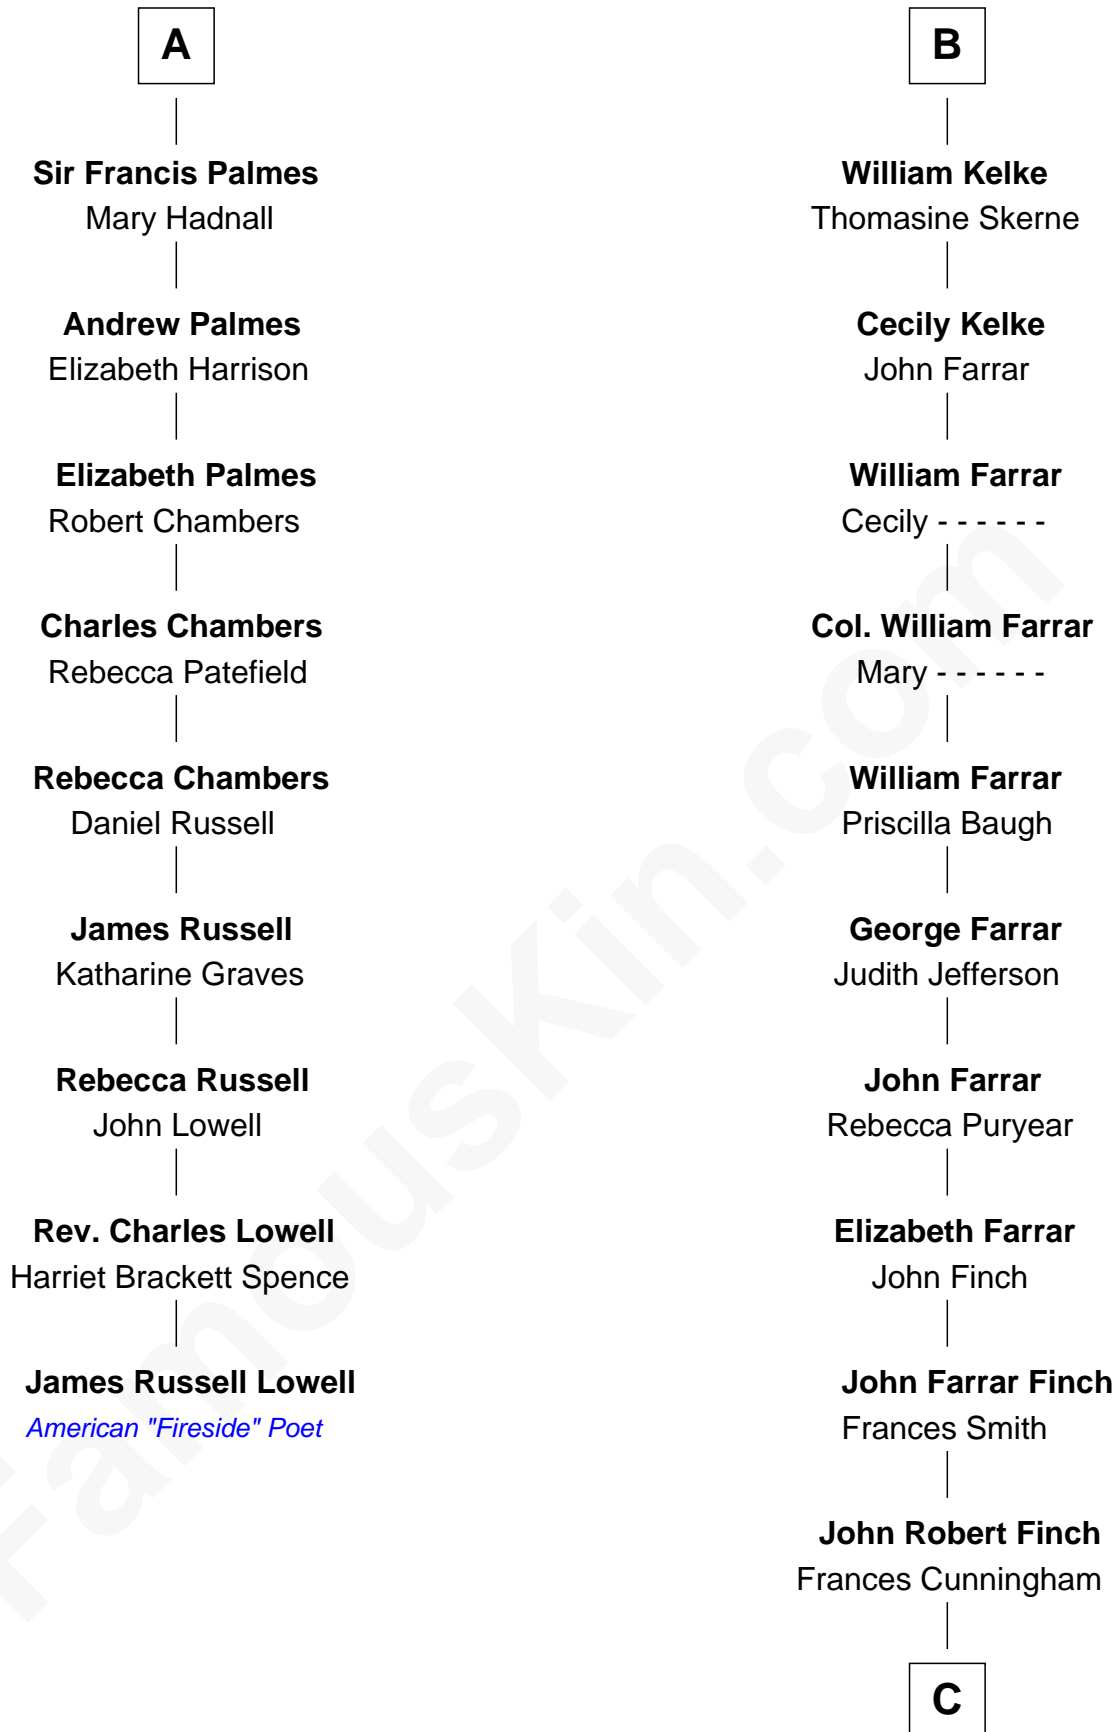

FamousKin.com
Relationship Chart of
James Russell Lowell
American "Fireside" Poet

15th cousin 4 times removed of

Harper Lee
Author of To Kill a Mockingbird

Sir Thomas de Beauchamp
 Katherine de Mortimer

Sir William Beauchamp

Katherine de Stafford

Michael de la Pole

Isabel de la Pole

Thomas Morley

Anne Morley

Sir John Hastings

Elizabeth Hastings

Sir Robert Hildyard

Katherine Hildyard

William Girlington

Isabel Girlington

Christopher Kelke

B

C

James Cunningham Finch

Ellen Rivers Williams