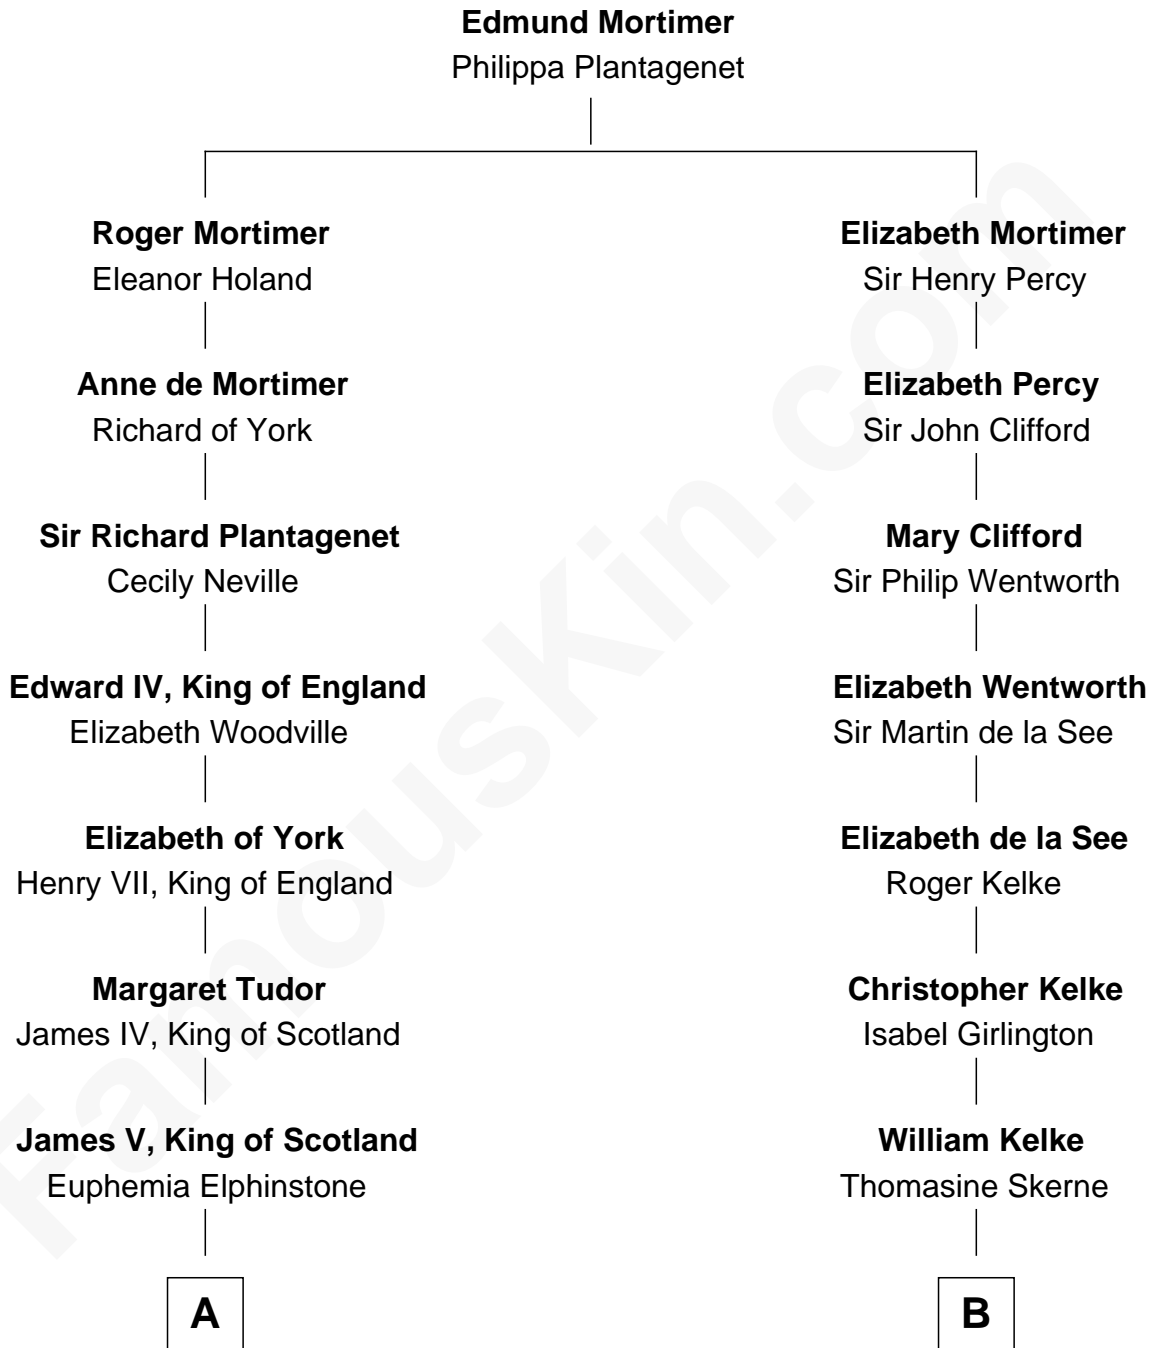

**FamousKin.com**  
**Relationship Chart of**  
**James Russell Lowell**  
*American "Fireside" Poet*

**17th cousin 1 time removed of**  
**Harper Lee**  
*Author of To Kill a Mockingbird*

C

Frances Cunningham Finch

Amasa Coleman Lee

Harper Lee

*Author of To Kill a Mockingbird*

FamousKin.com