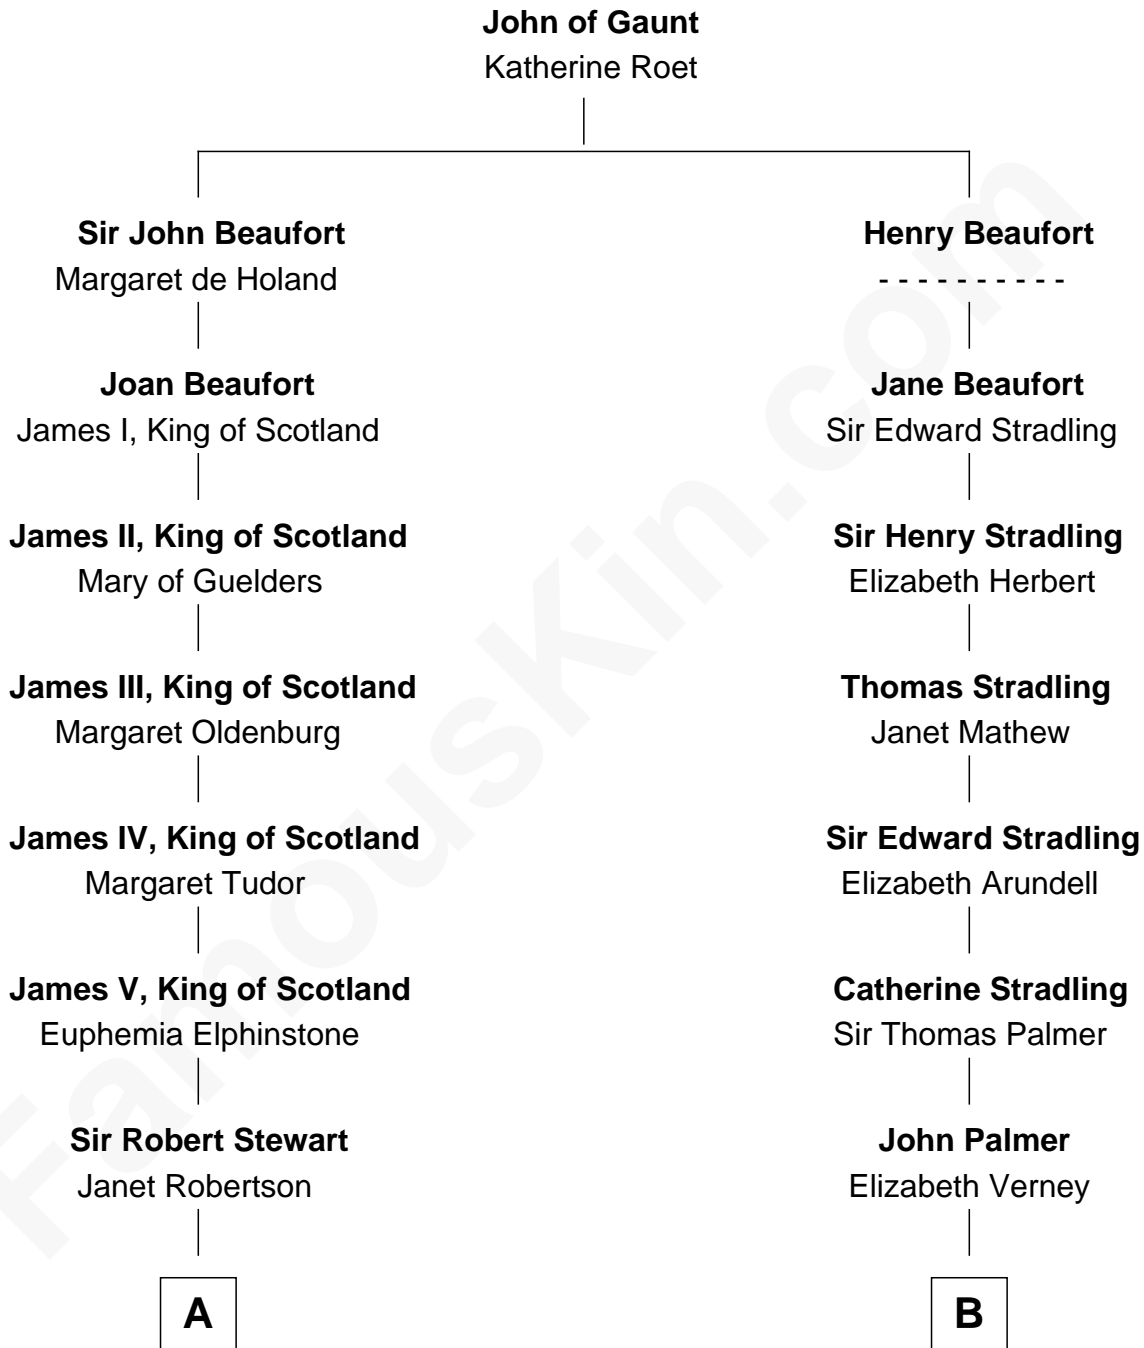

FamousKin.com
Relationship Chart of
James Russell Lowell
American "Fireside" Poet

16th cousin 2 times removed of

Harper Lee
Author of To Kill a Mockingbird

C

Frances Cunningham Finch

Amasa Coleman Lee

Harper Lee