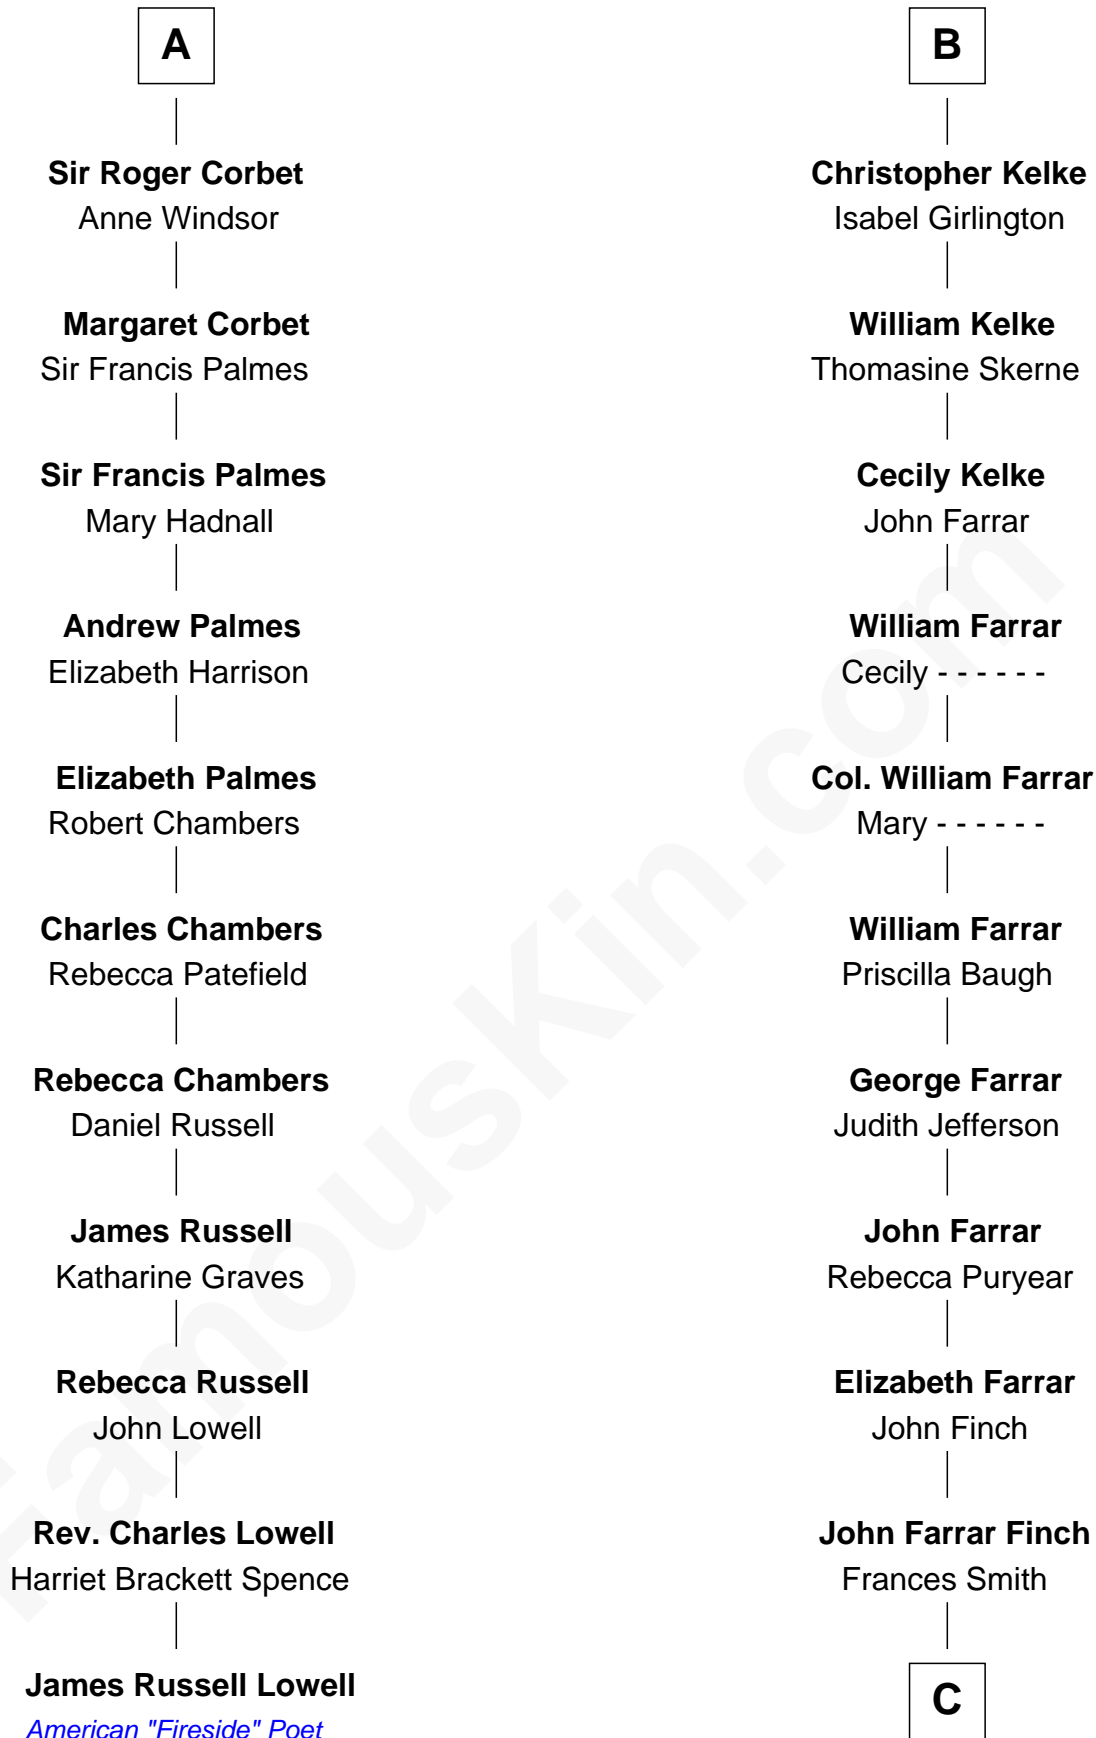

FamousKin.com

Relationship Chart of

James Russell Lowell

American "Fireside" Poet

17th cousin 3 times removed of

Harper Lee

Author of *To Kill a Mockingbird*

C

John Robert Finch
Frances Cunningham

James Cunningham Finch
Ellen Rivers Williams

Frances Cunningham Finch
Amasa Coleman Lee

Harper Lee
Author of To Kill a Mockingbird

FamousKin.com