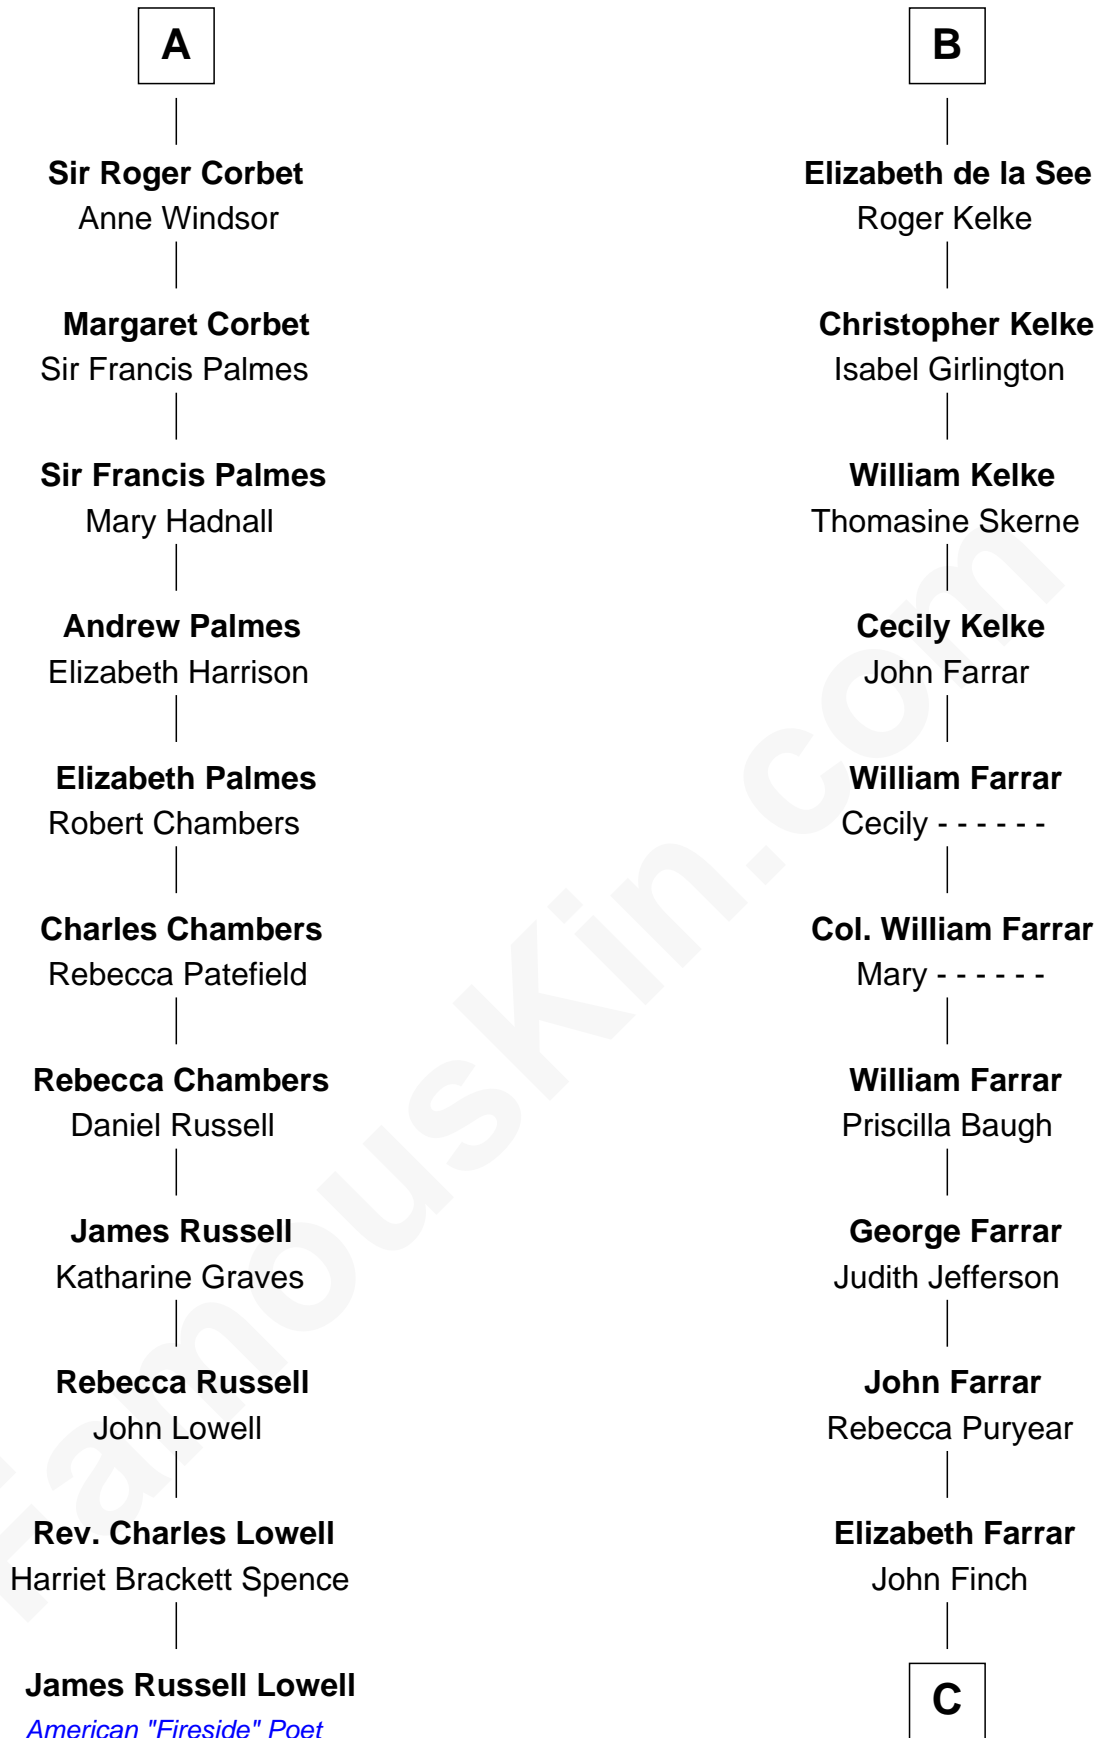

**FamousKin.com**  
**Relationship Chart of**  
**James Russell Lowell**  
*American "Fireside" Poet*

17th cousin 4 times removed of

**Harper Lee**  
*Author of To Kill a Mockingbird*

**C**

|  
**John Farrar Finch**

Frances Smith

|  
**John Robert Finch**

Frances Cunningham

|  
**James Cunningham Finch**

Ellen Rivers Williams

|  
**Frances Cunningham Finch**

Amasa Coleman Lee

|  
**Harper Lee**