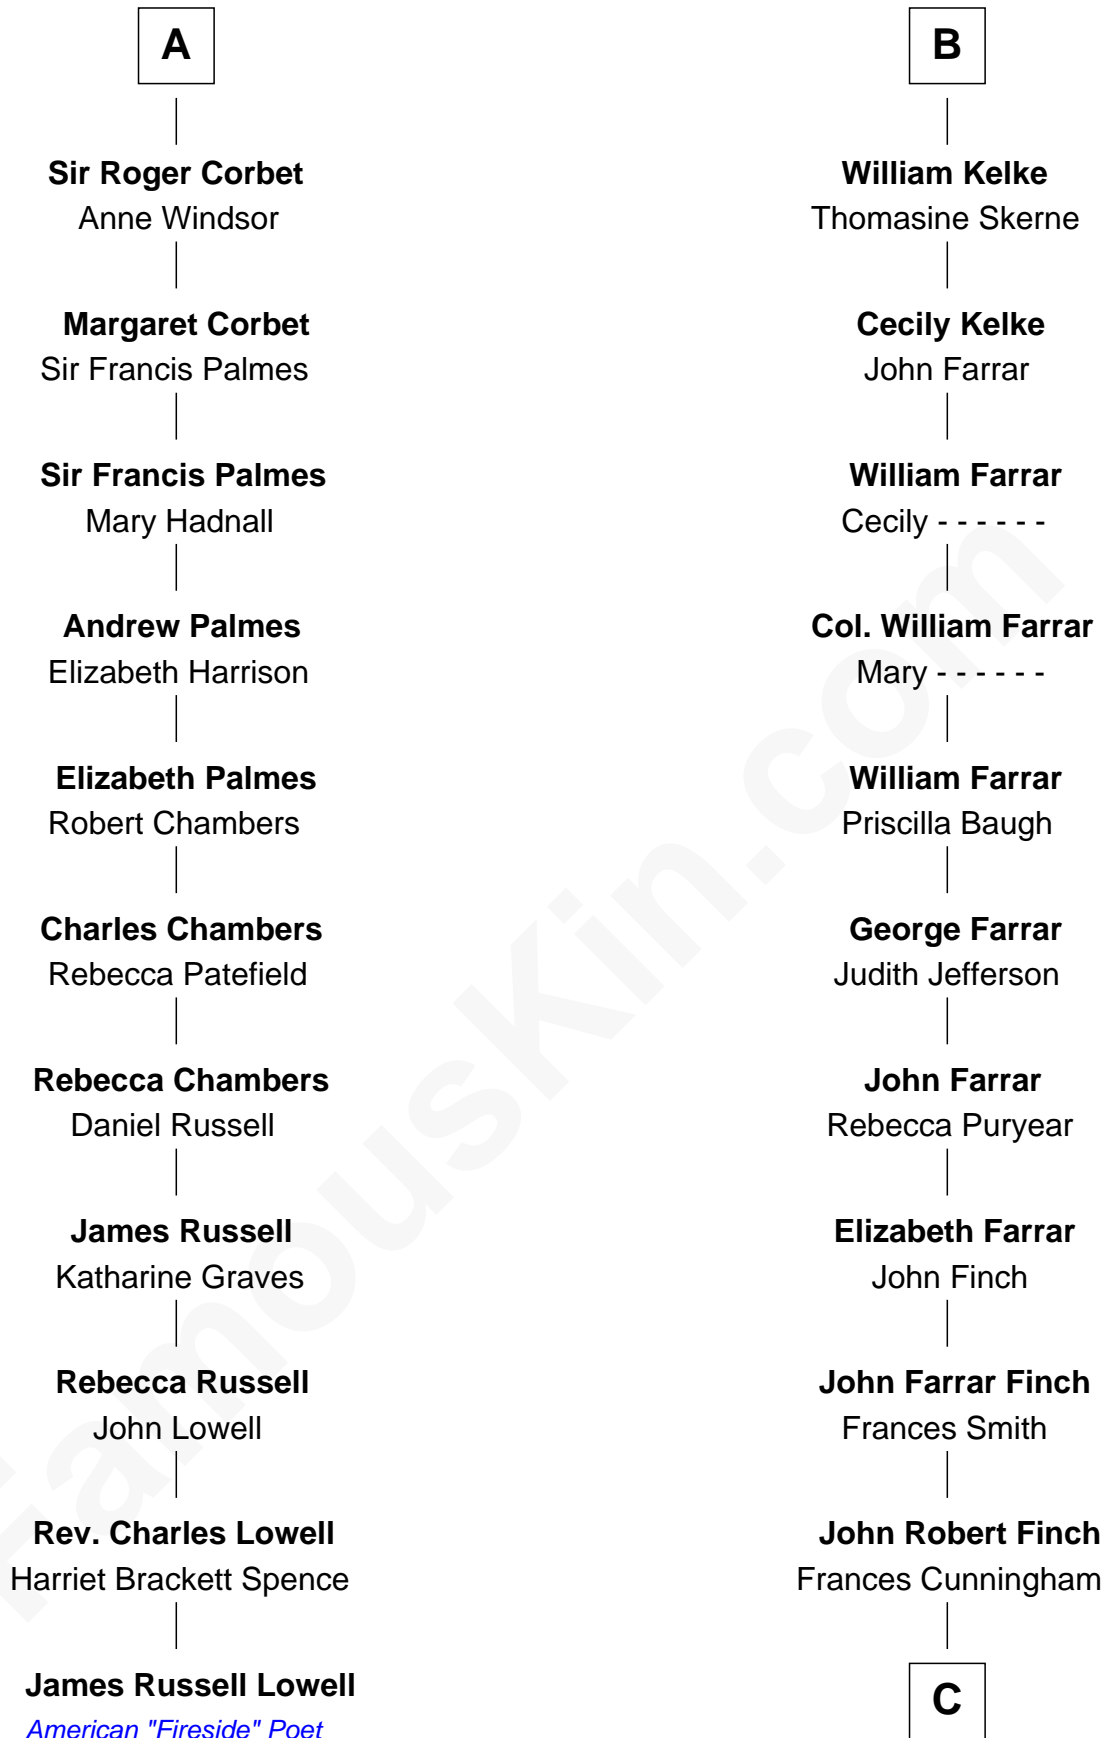

FamousKin.com

Relationship Chart of

James Russell Lowell

American "Fireside" Poet

17th cousin 2 times removed of

Harper Lee

Author of *To Kill a Mockingbird*

C