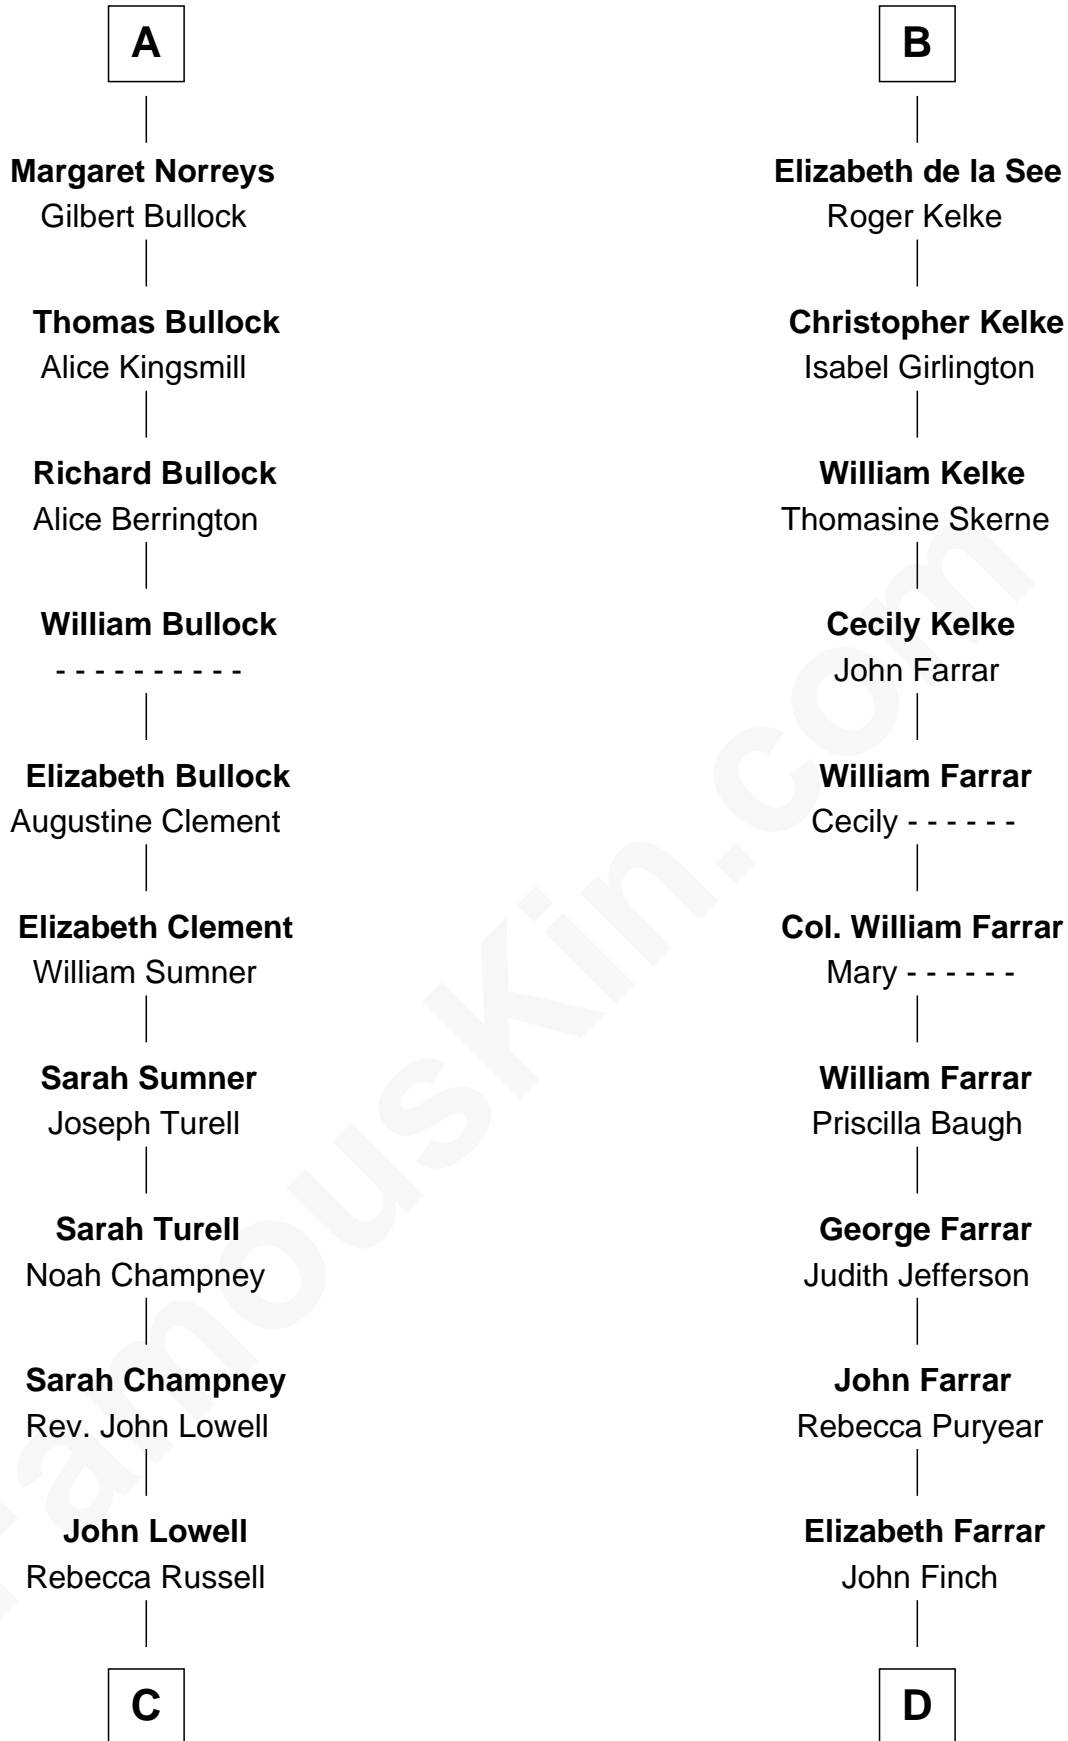

FamousKin.com
Relationship Chart of
James Russell Lowell
American "Fireside" Poet

18th cousin 3 times removed of

Harper Lee
Author of To Kill a Mockingbird

C

Rev. Charles Lowell
Harriet Brackett Spence

James Russell Lowell
American "Fireside" Poet

D

John Farrar Finch
Frances Smith

John Robert Finch
Frances Cunningham

James Cunningham Finch
Ellen Rivers Williams

Frances Cunningham Finch
Amasa Coleman Lee

Harper Lee
Author of To Kill a Mockingbird