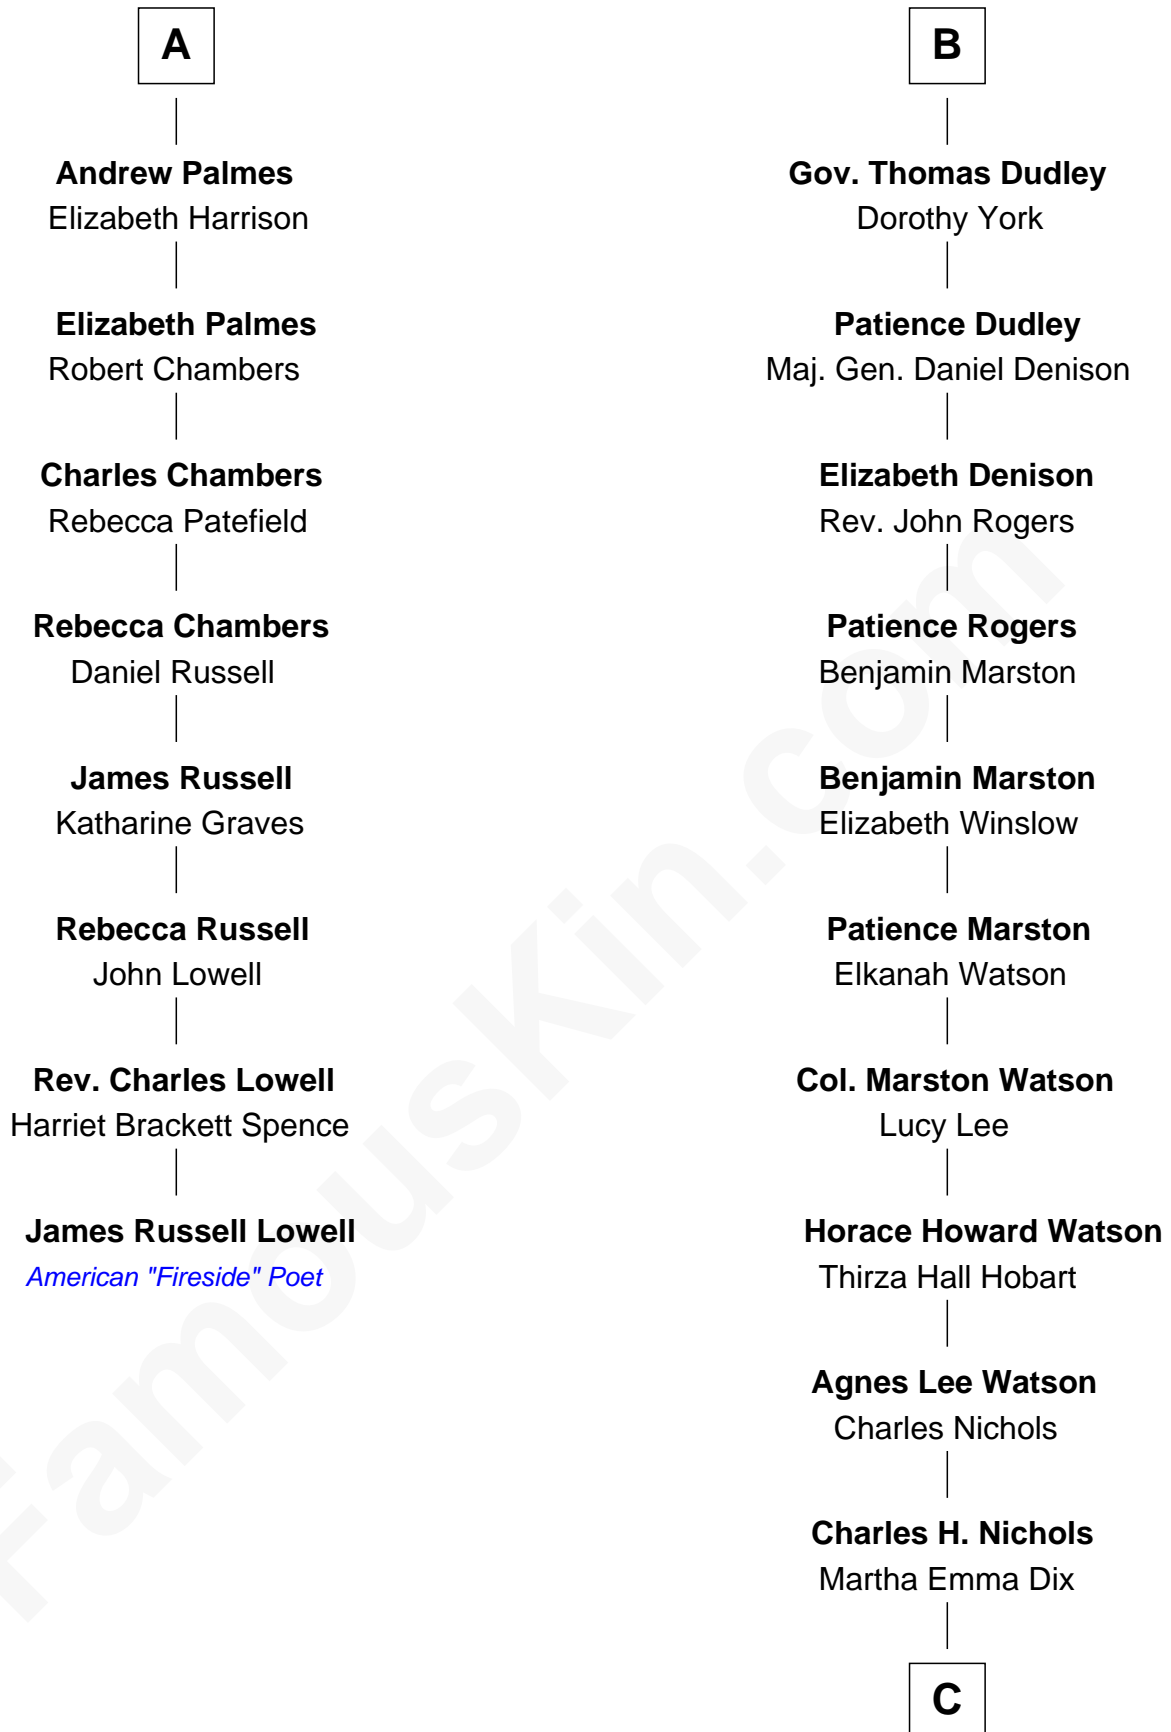

FamousKin.com

Relationship Chart of

James Russell Lowell

American "Fireside" Poet

14th cousin 6 times removed of

John Cena

Movie Actor and WWE Pro Wrestler

C

Charles Nichols
Julia Ellen Skelton

Natalie Nichols
Ulysses John Lupien

Carol Frances Lupien
John Joseph Cena

John Cena
Actor and Pro Wrestler