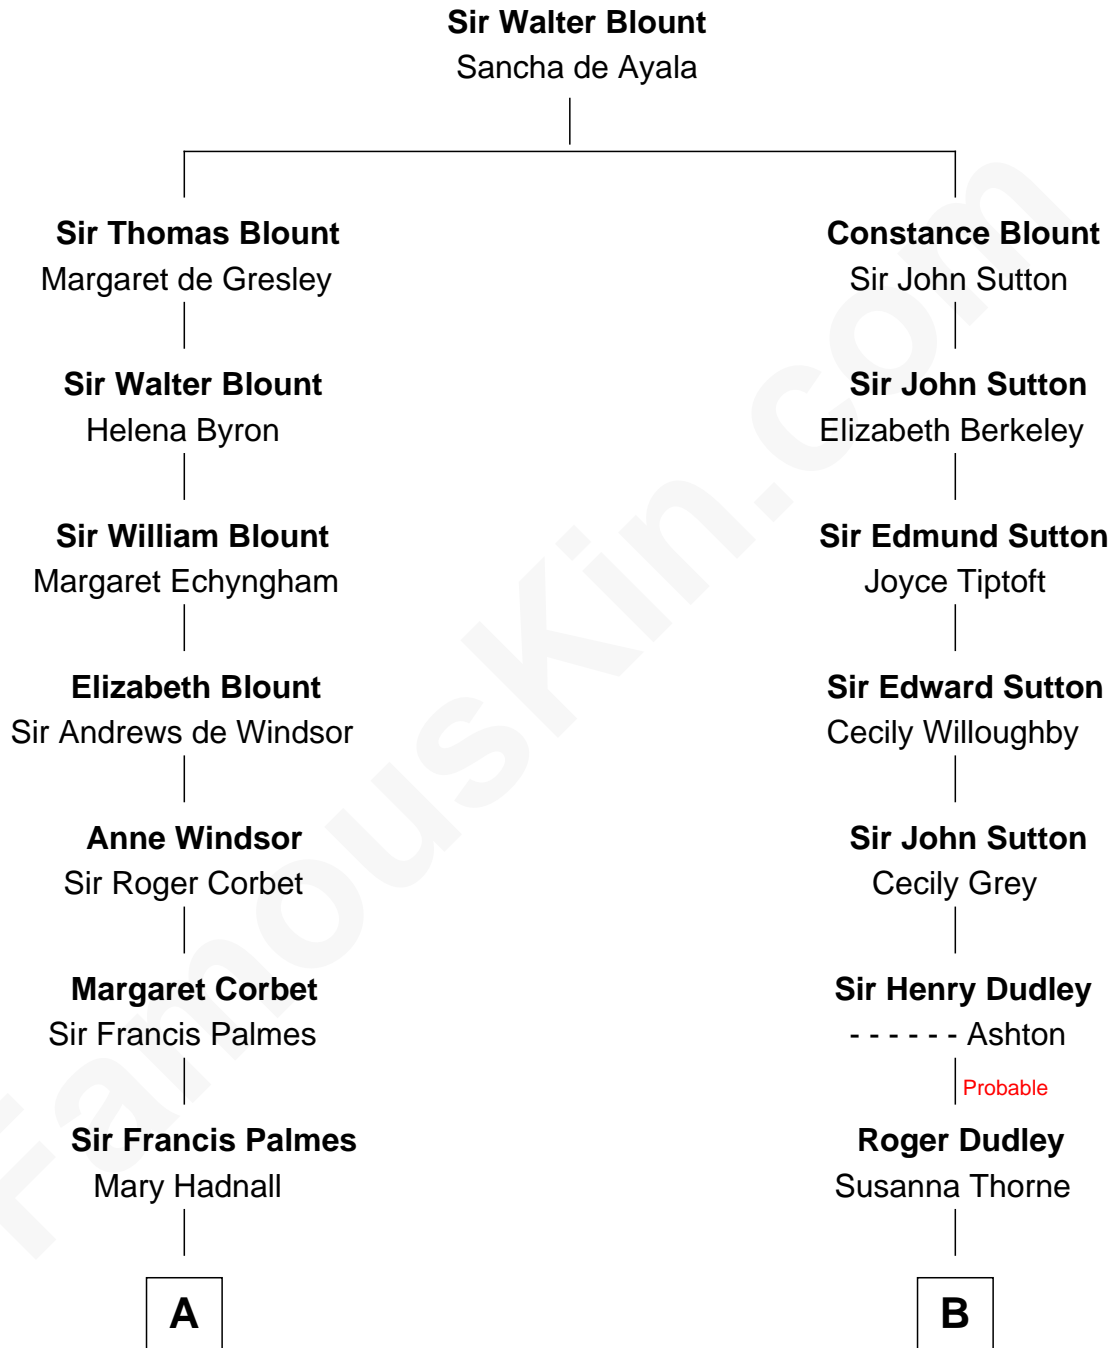

FamousKin.com

Relationship Chart of

James Russell Lowell

American "Fireside" Poet

14th cousin 6 times removed of

John Cena

Movie Actor and WWE Pro Wrestler

C