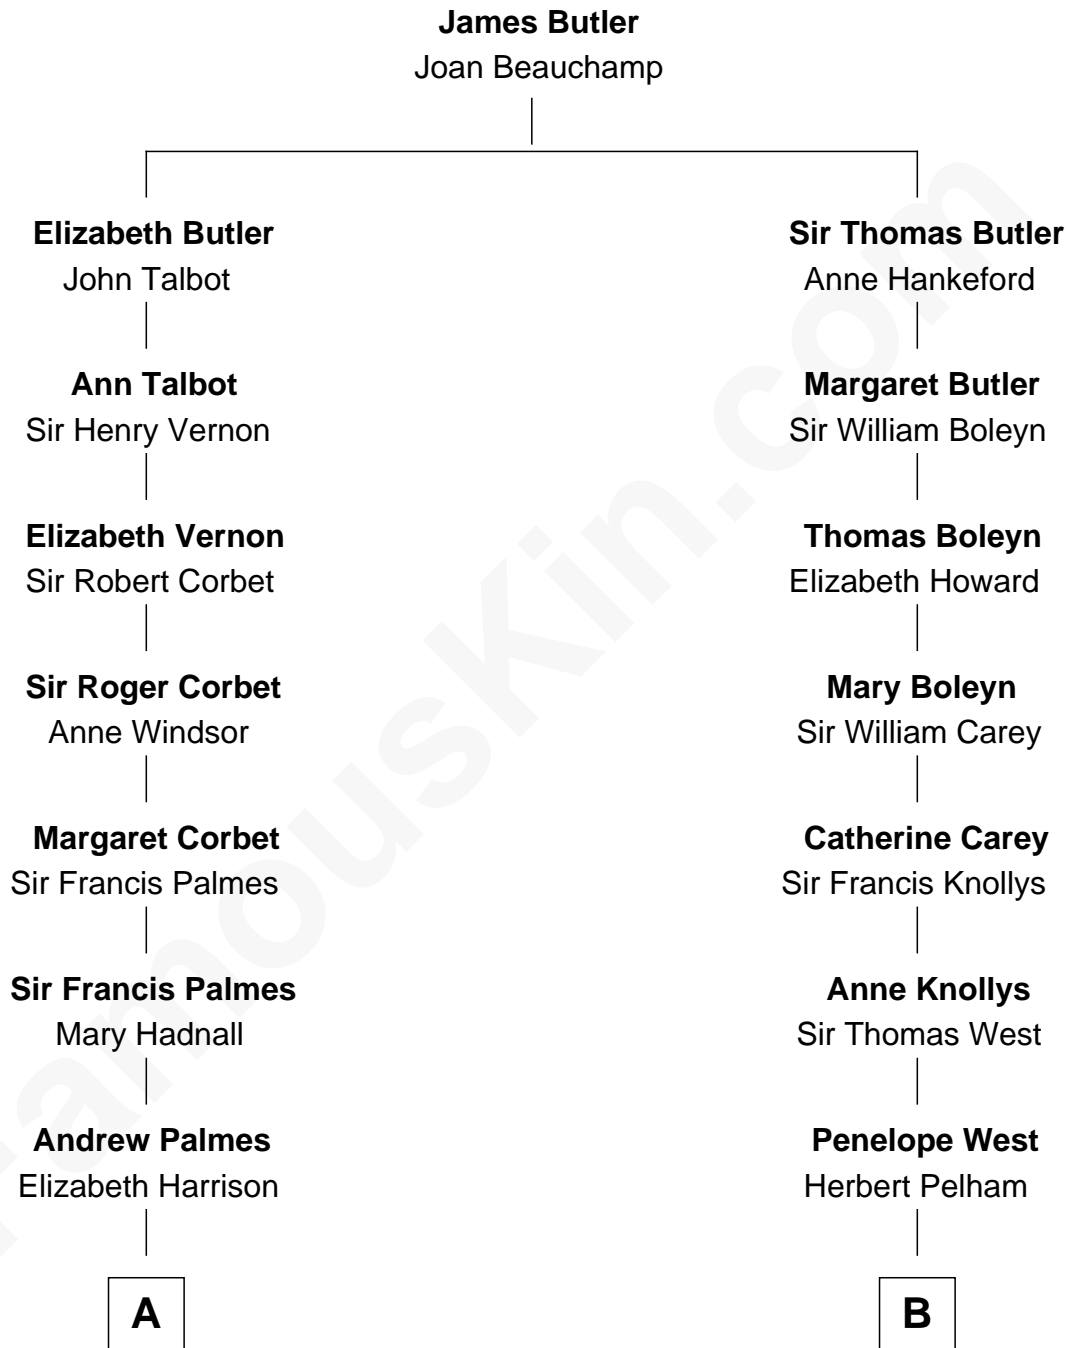

**FamousKin.com**  
**Relationship Chart of**  
**James Russell Lowell**  
*American "Fireside" Poet*

**13th cousin 6 times removed of**

**John Cena**  
*Movie Actor and WWE Pro Wrestler*

C

**Natalie Nichols**