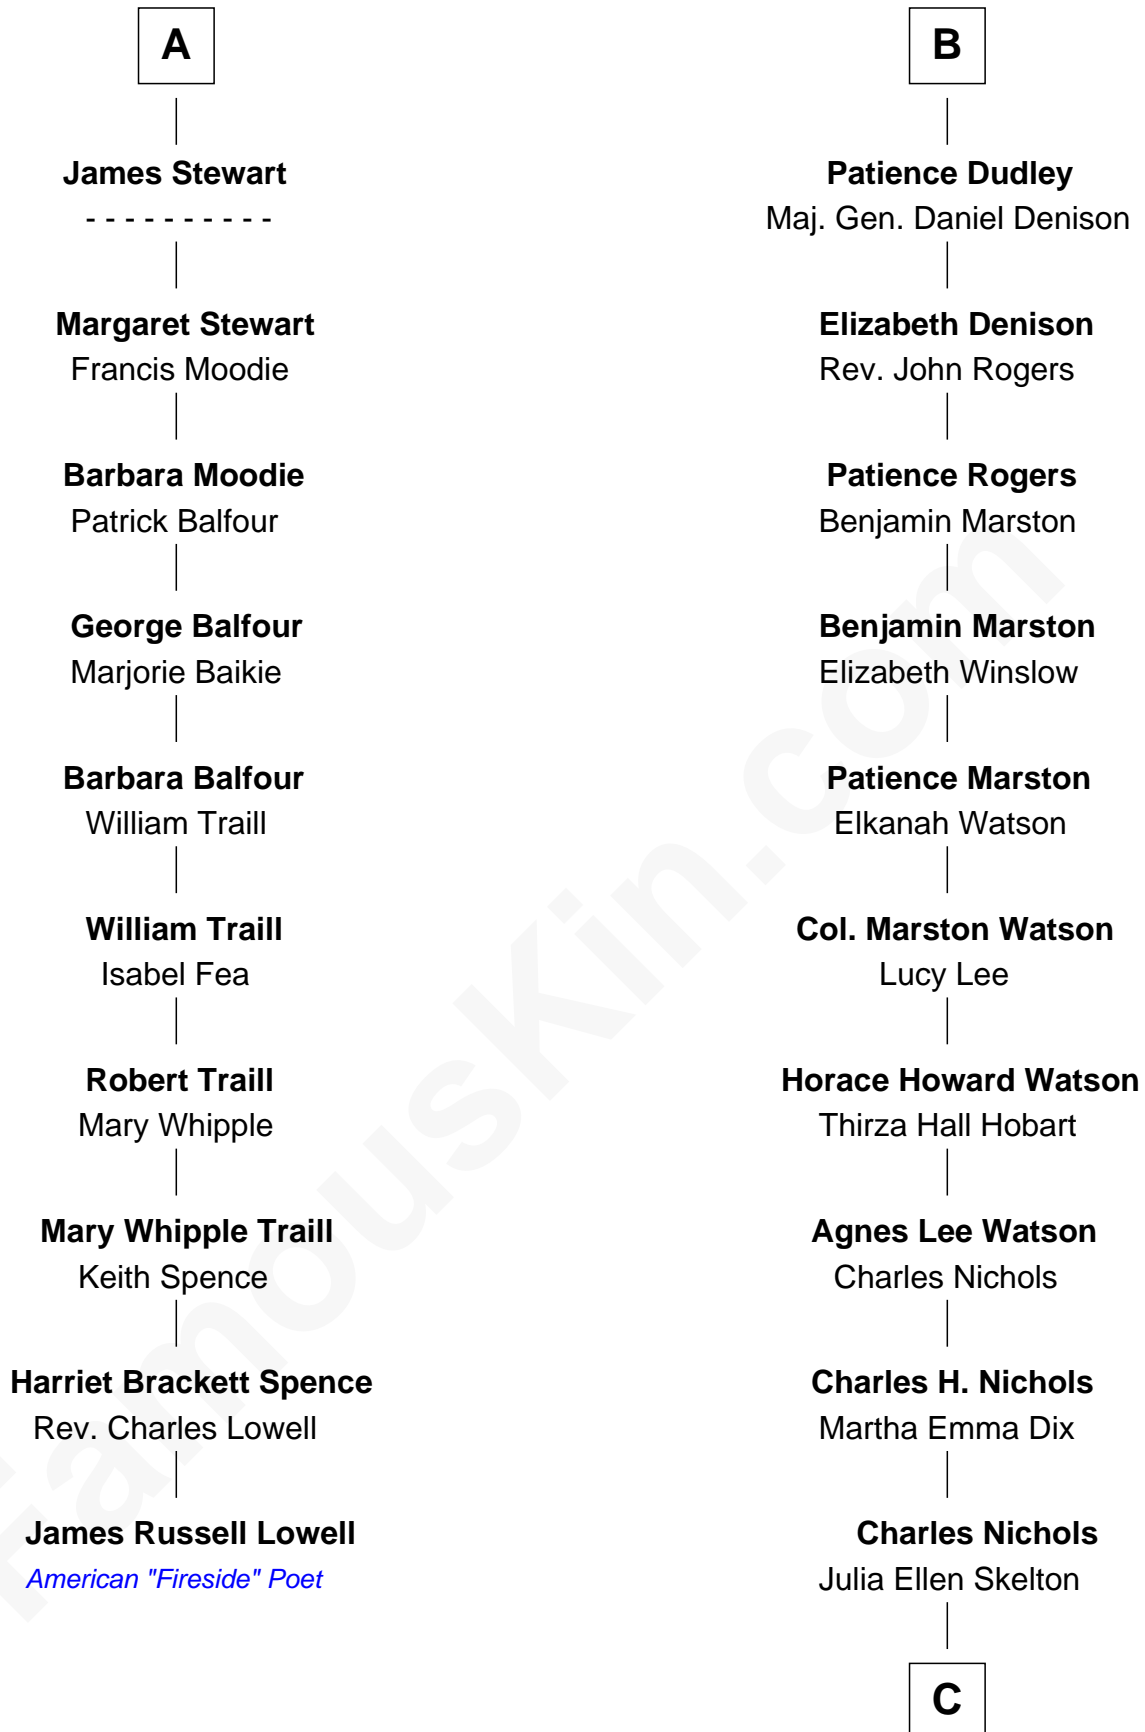

## Relationship Chart of

### James Russell Lowell

American "Fireside" Poet

16th cousin 3 times removed of

**John Cena**  
Movie Actor and WWE Pro Wrestler

**C**

**Natalie Nichols**

Ulysses John Lupien

**Carol Frances Lupien**