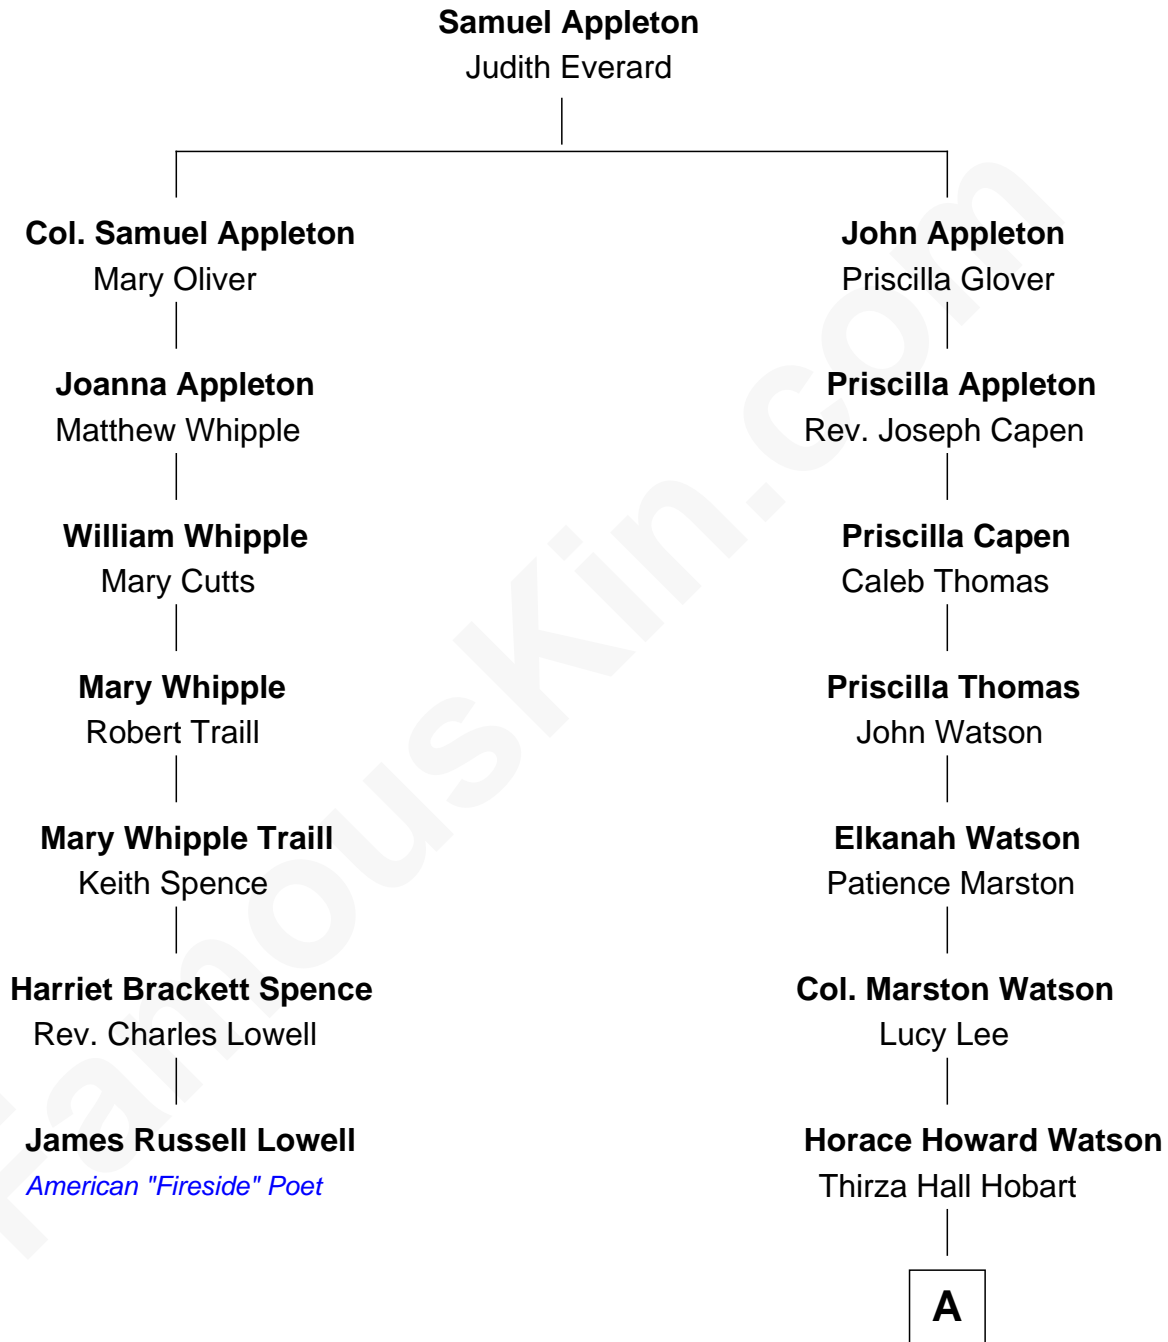

FamousKin.com

Relationship Chart of

James Russell Lowell

American "Fireside" Poet

6th cousin 6 times removed of

John Cena

Movie Actor and WWE Pro Wrestler

A

Agnes Lee Watson

Charles Nichols

Charles H. Nichols

Martha Emma Dix

Charles Nichols

Julia Ellen Skelton

Natalie Nichols

Ulysses John Lupien