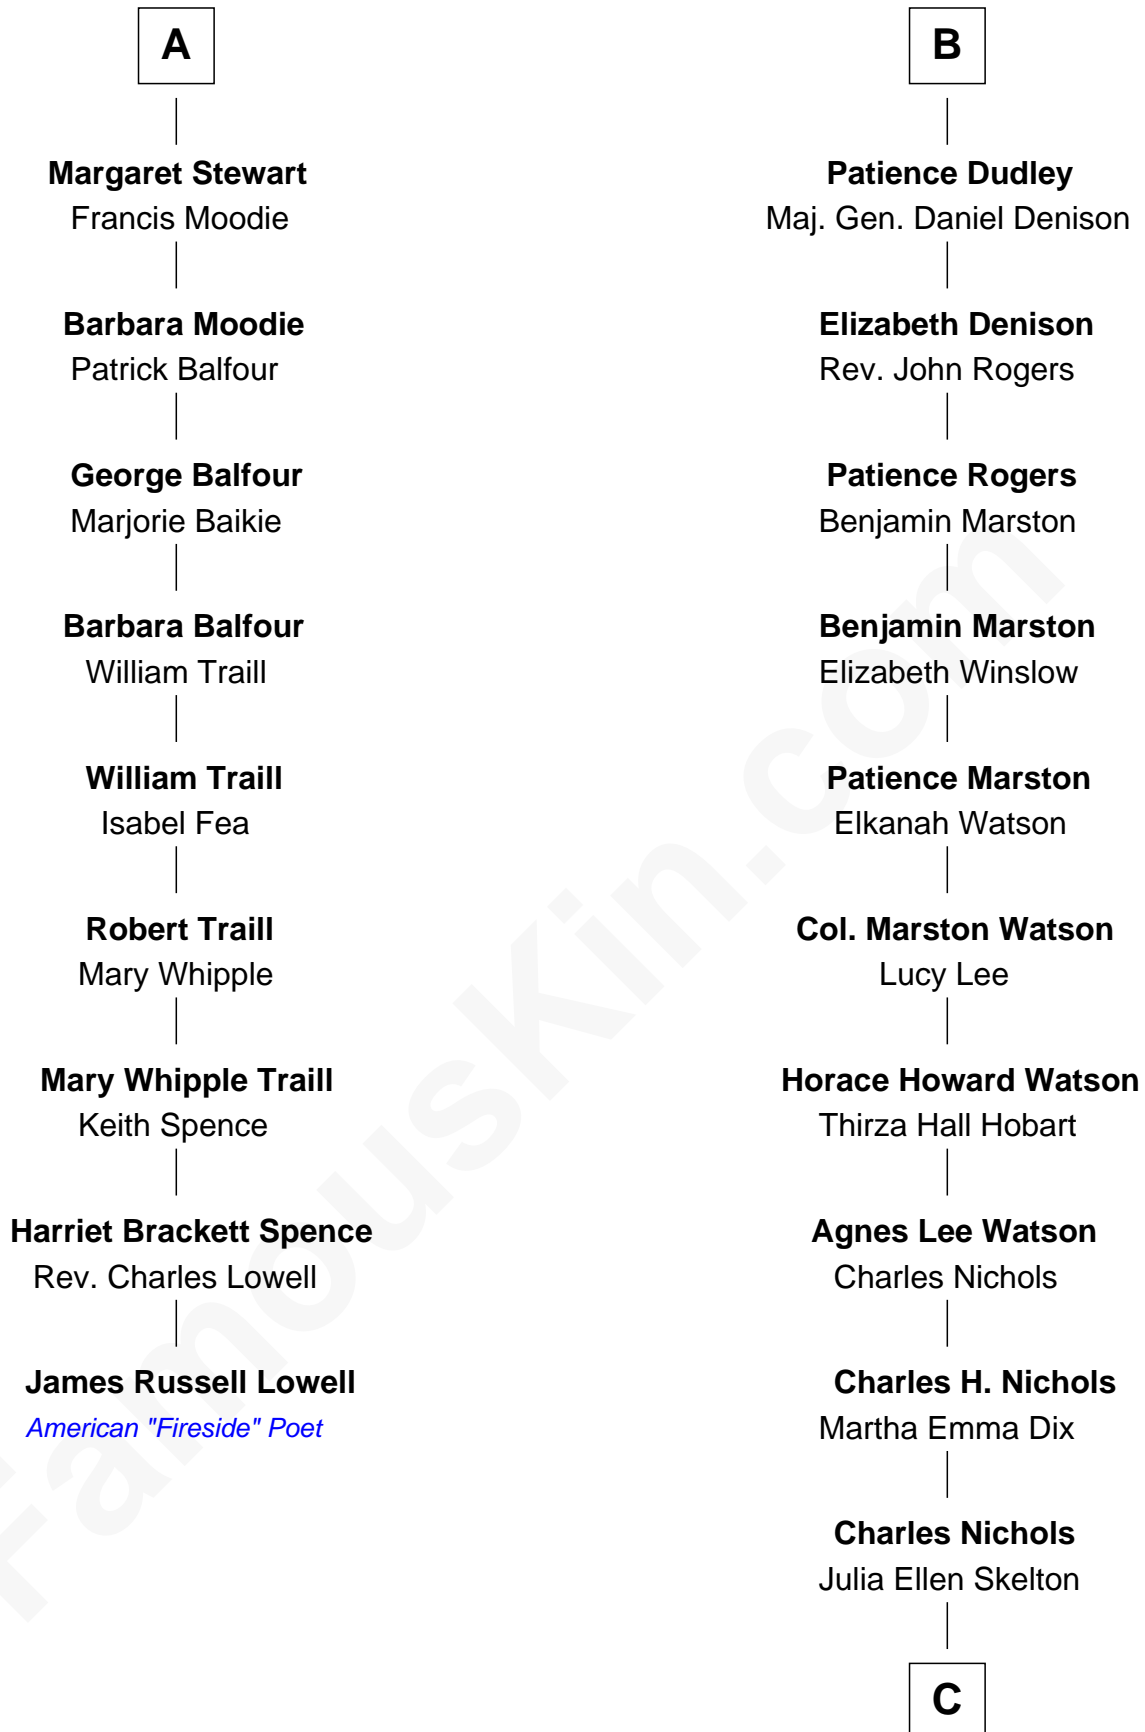

FamousKin.com

Relationship Chart of

James Russell Lowell

American "Fireside" Poet

15th cousin 4 times removed of

John Cena
Movie Actor and WWE Pro Wrestler

C

Natalie Nichols