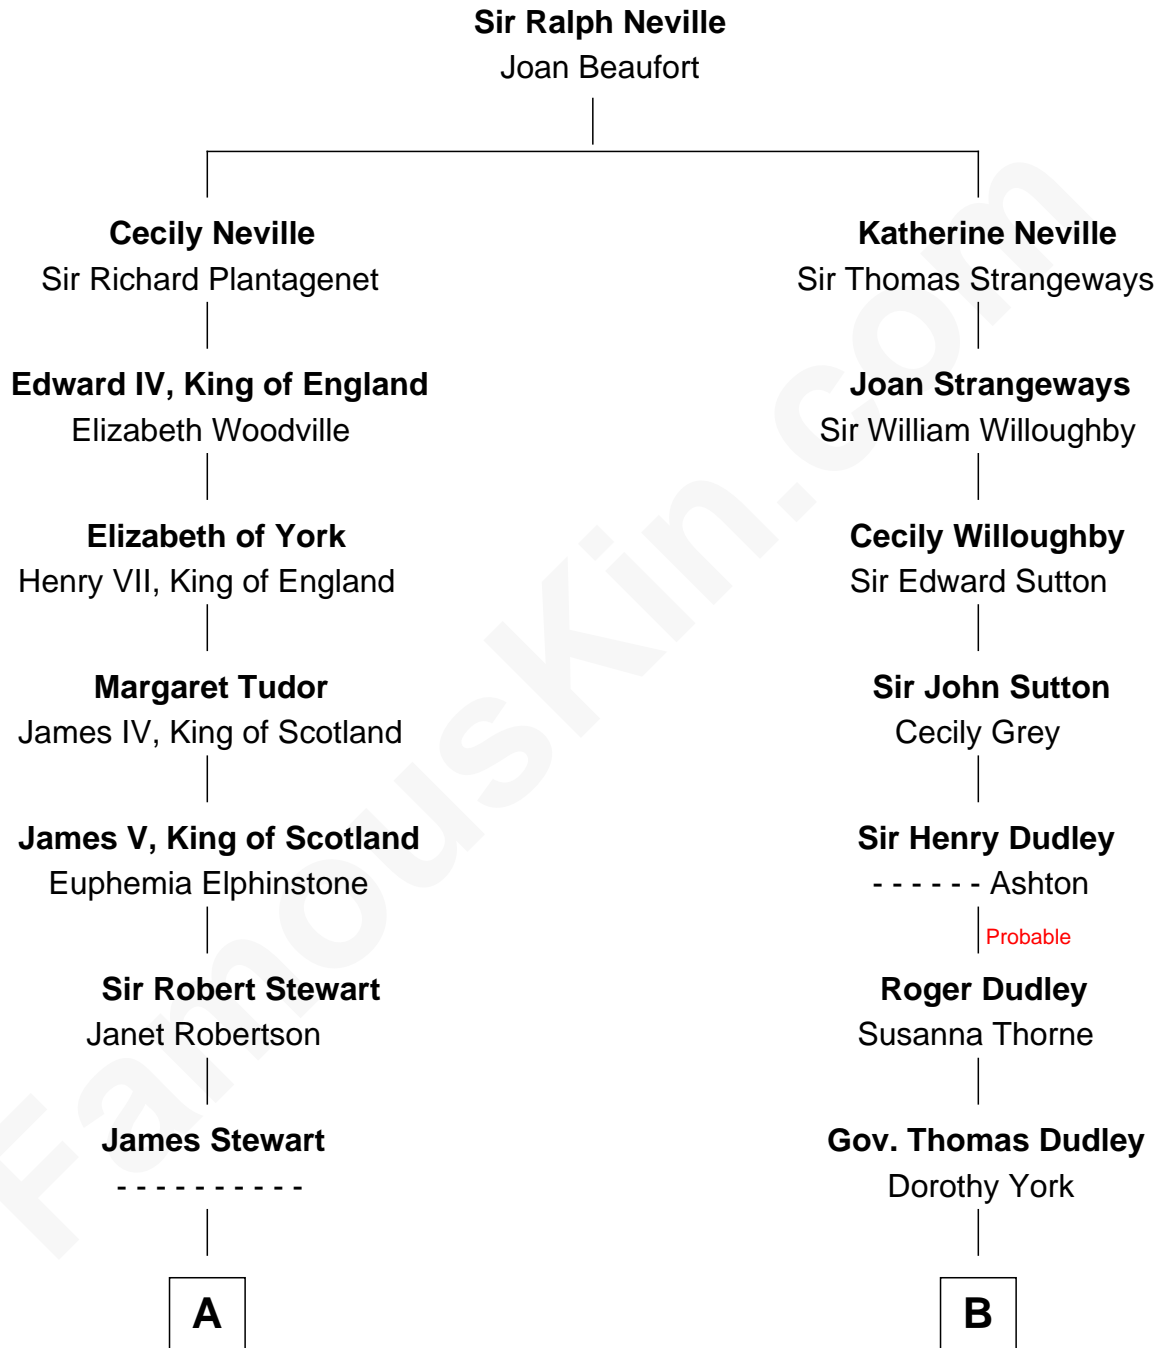

FamousKin.com

Relationship Chart of

James Russell Lowell

American "Fireside" Poet

15th cousin 4 times removed of

John Cena
Movie Actor and WWE Pro Wrestler

C

Natalie Nichols