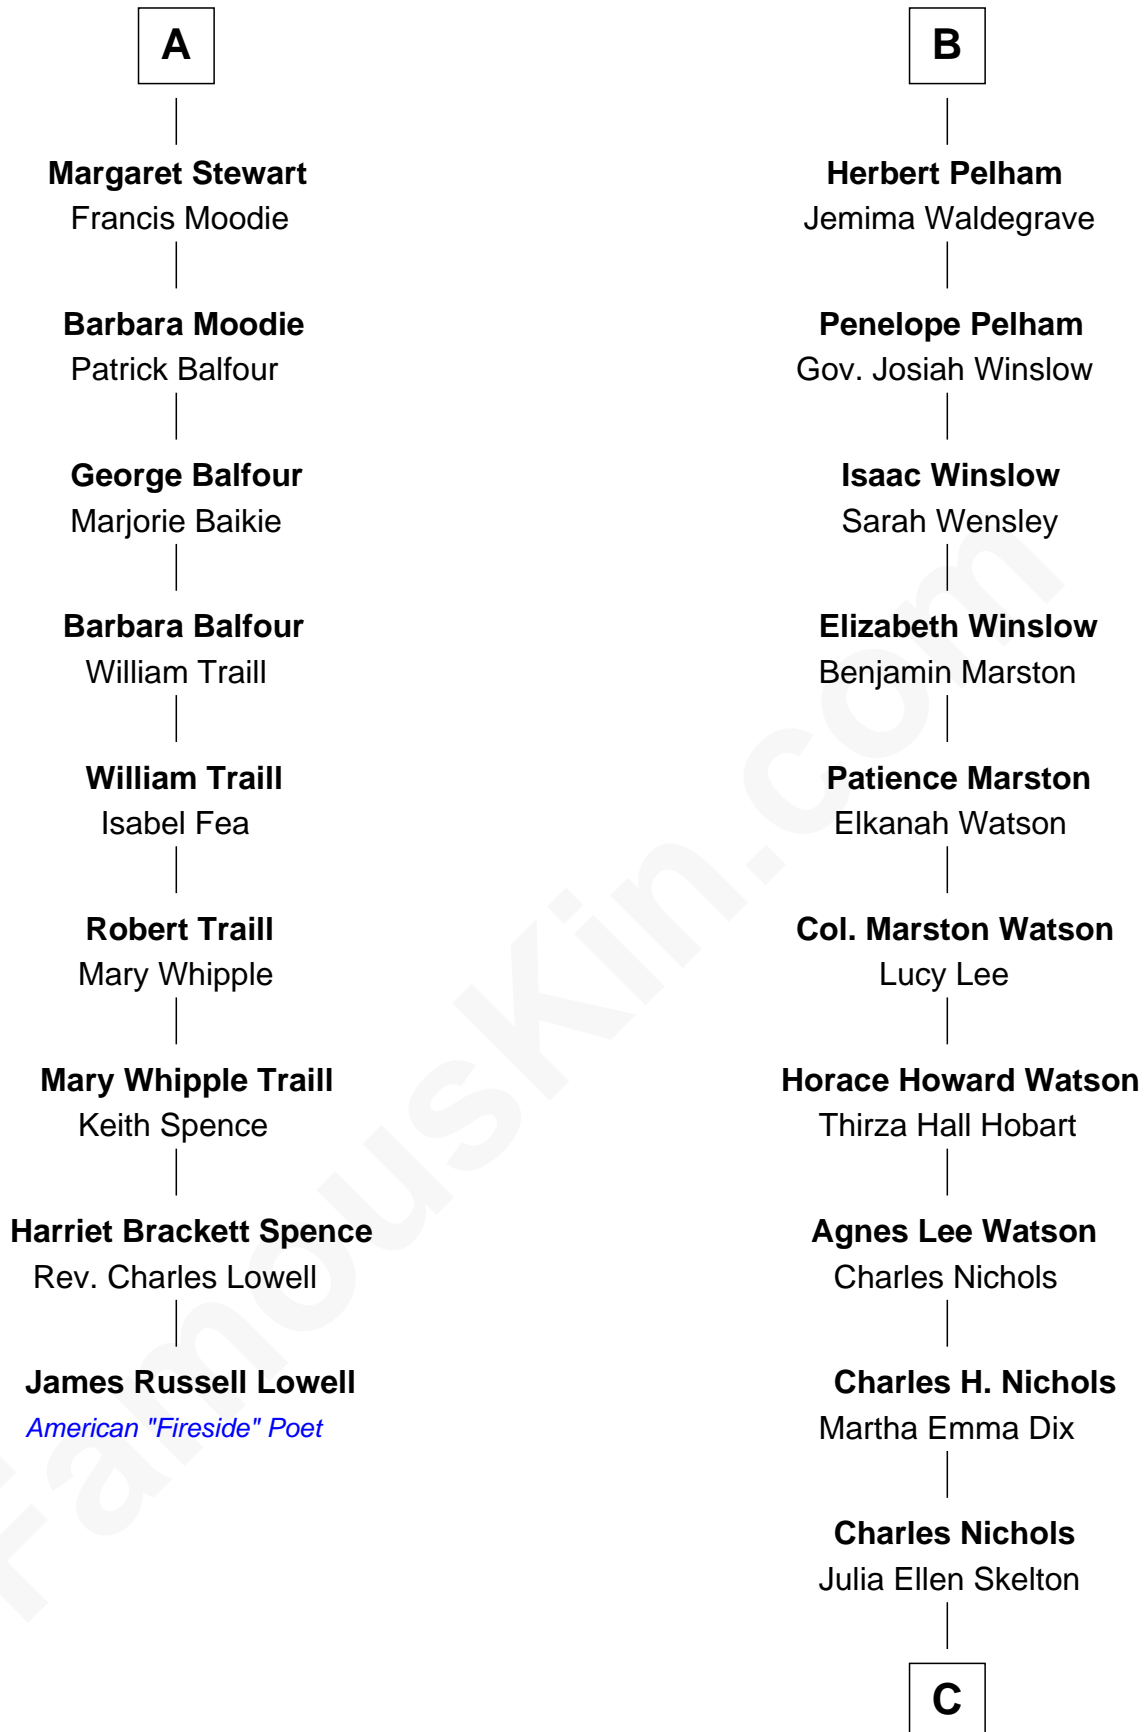

**FamousKin.com**  
**Relationship Chart of**  
**James Russell Lowell**  
*American "Fireside" Poet*

**15th cousin 4 times removed of**

**John Cena**  
*Movie Actor and WWE Pro Wrestler*

**C**

**Natalie Nichols**

Ulysses John Lupien

**Carol Frances Lupien**

John Joseph Cena

**John Cena**

*Actor and Pro Wrestler*

FamousKin.com