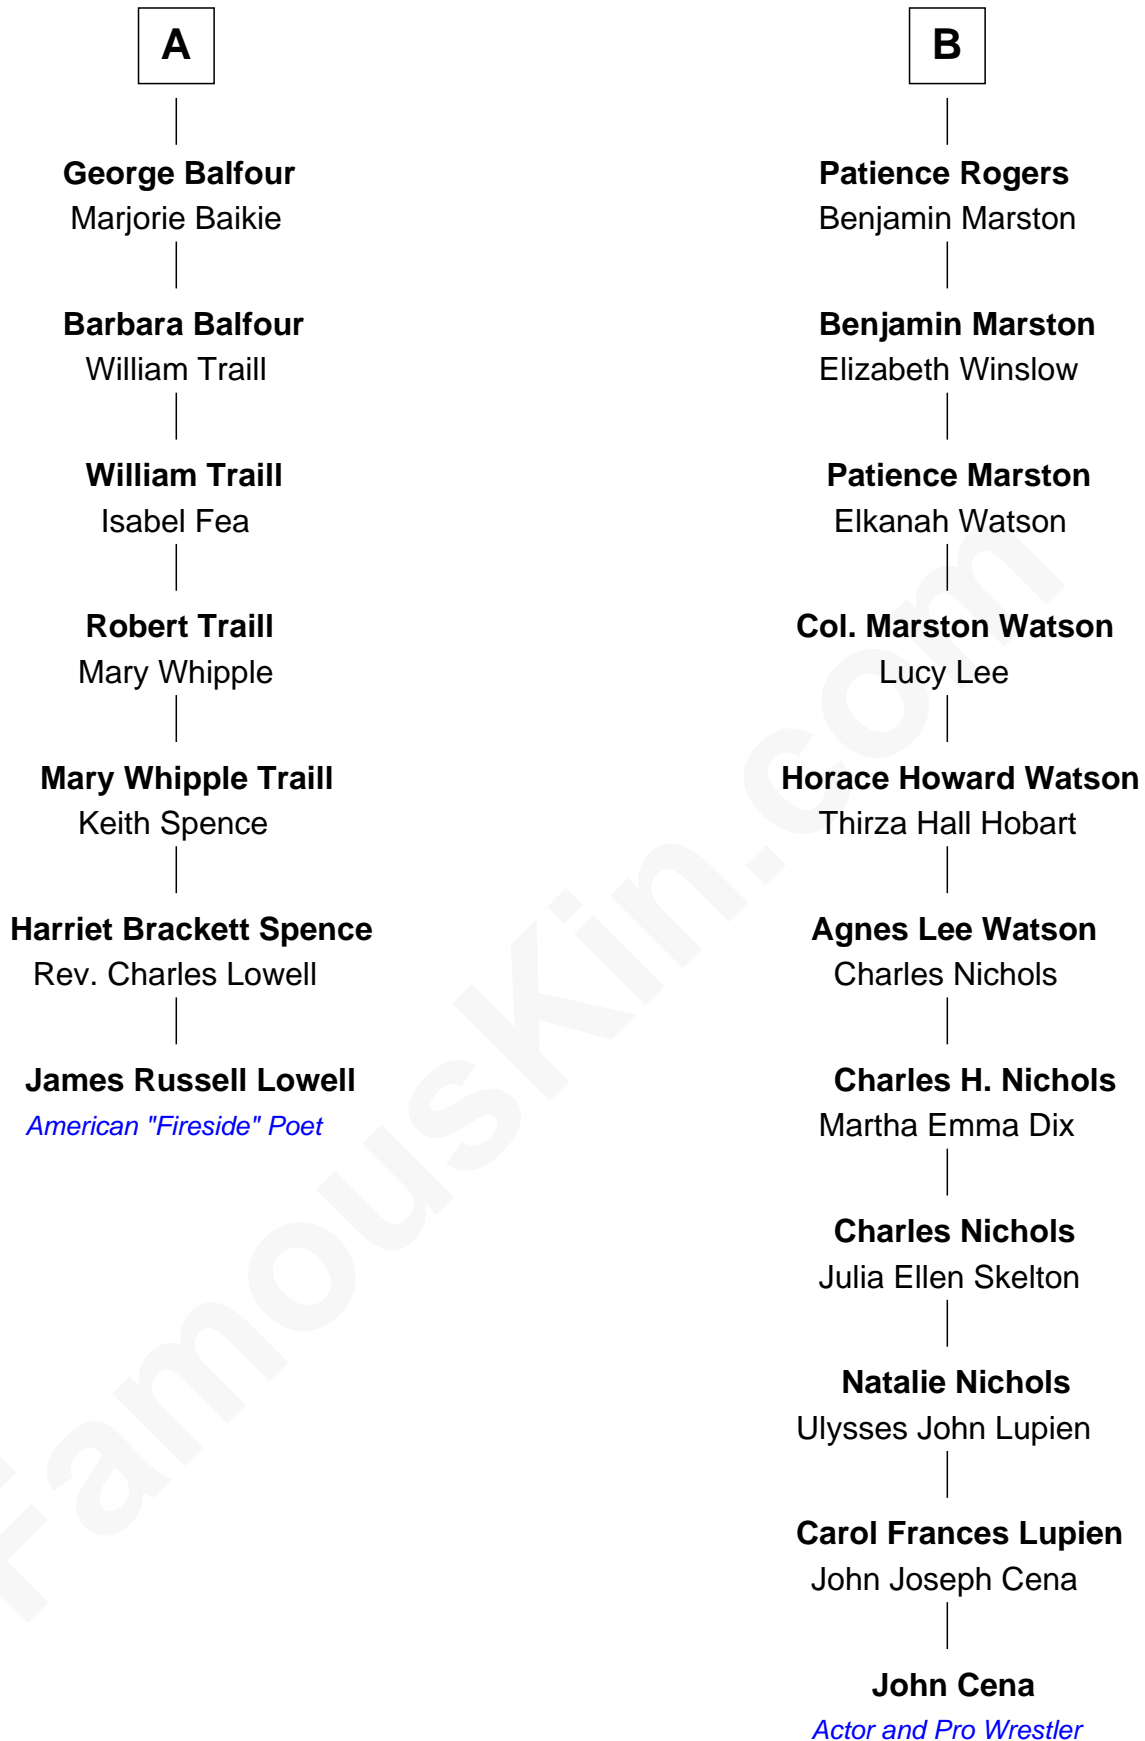

FamousKin.com
Relationship Chart of
James Russell Lowell
American "Fireside" Poet

13th cousin 4 times removed of

John Cena
Movie Actor and WWE Pro Wrestler

John Cena photo by [Edward Joseph Hersom II](#)