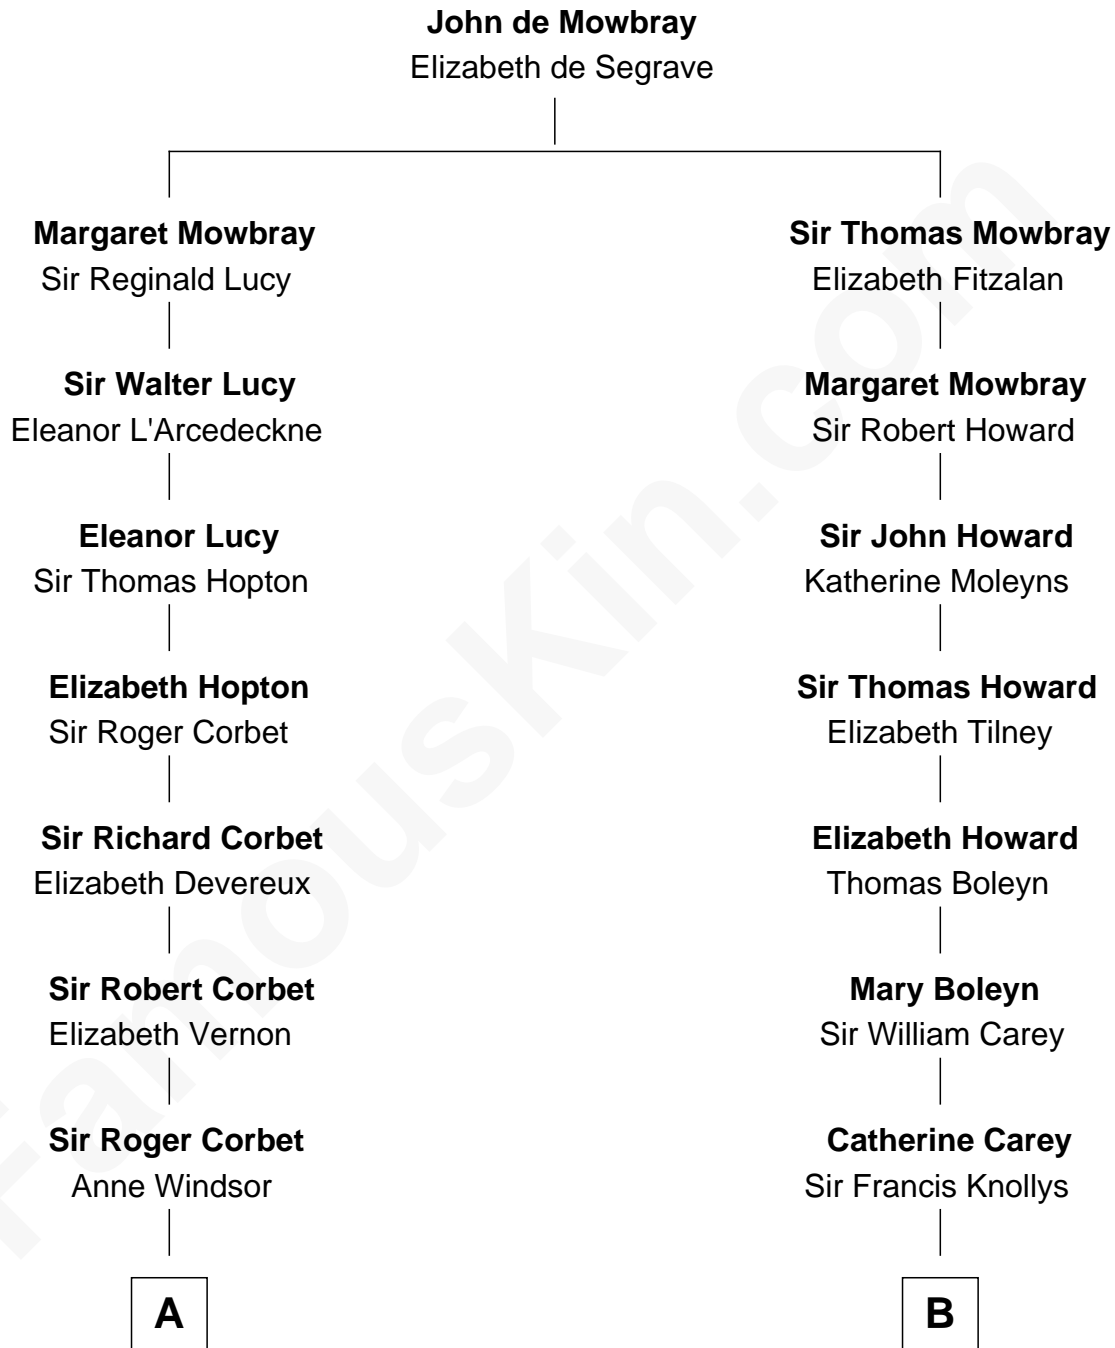

FamousKin.com

Relationship Chart of

James Russell Lowell

American "Fireside" Poet

16th cousin 5 times removed of

John Cena

Movie Actor and WWE Pro Wrestler

C