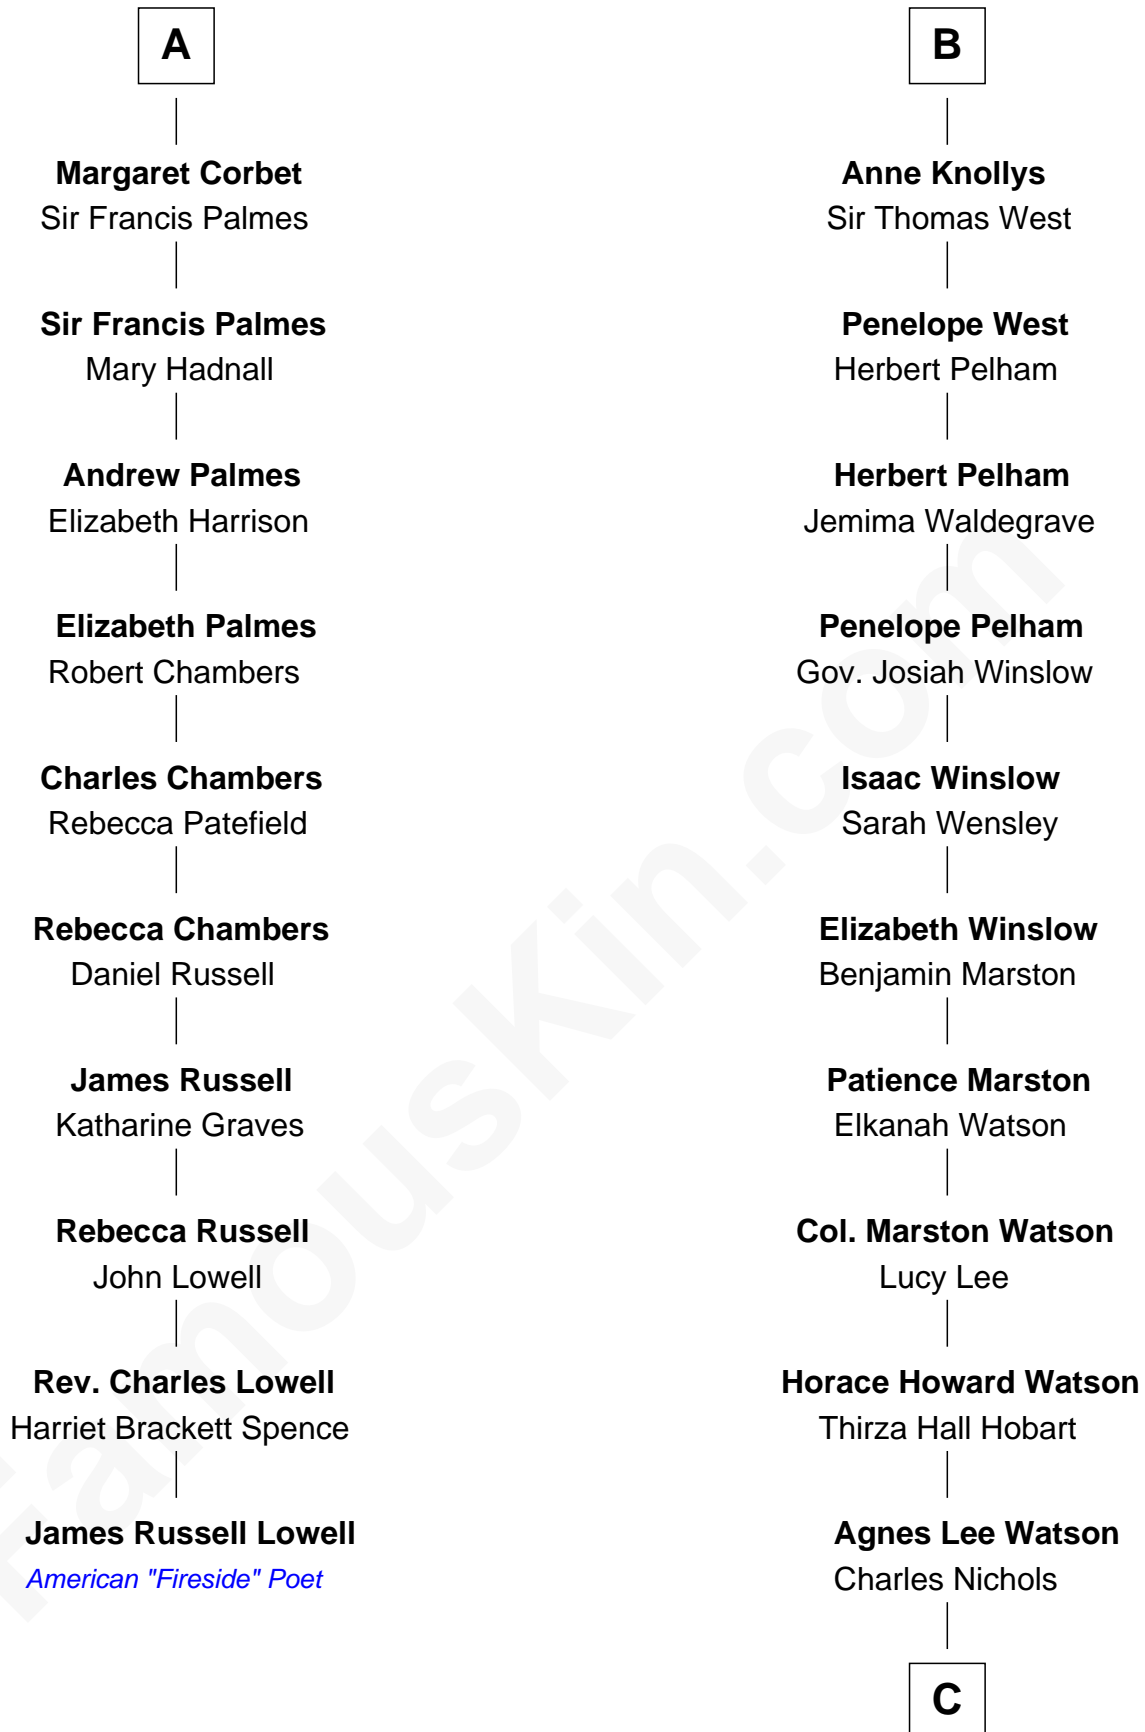

FamousKin.com

Relationship Chart of

James Russell Lowell

American "Fireside" Poet

16th cousin 5 times removed of

John Cena

Movie Actor and WWE Pro Wrestler

C